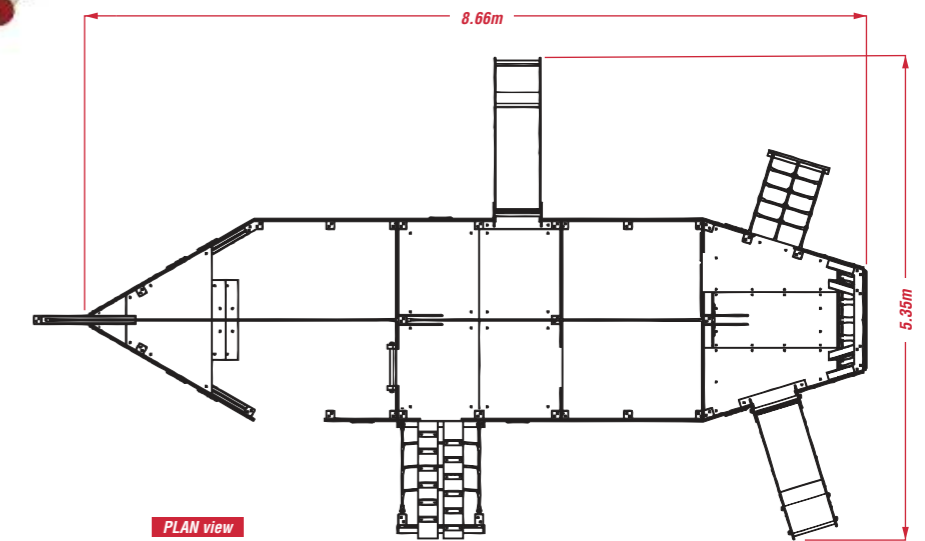

THE CAPTAIN

FFH: 1.2 m
MIN. AREA: 11.66 x 9.56

THE CAPTAIN

GREEN / YELLOW (GY) colour combination

BLUE / YELLOW (BY) colour combination