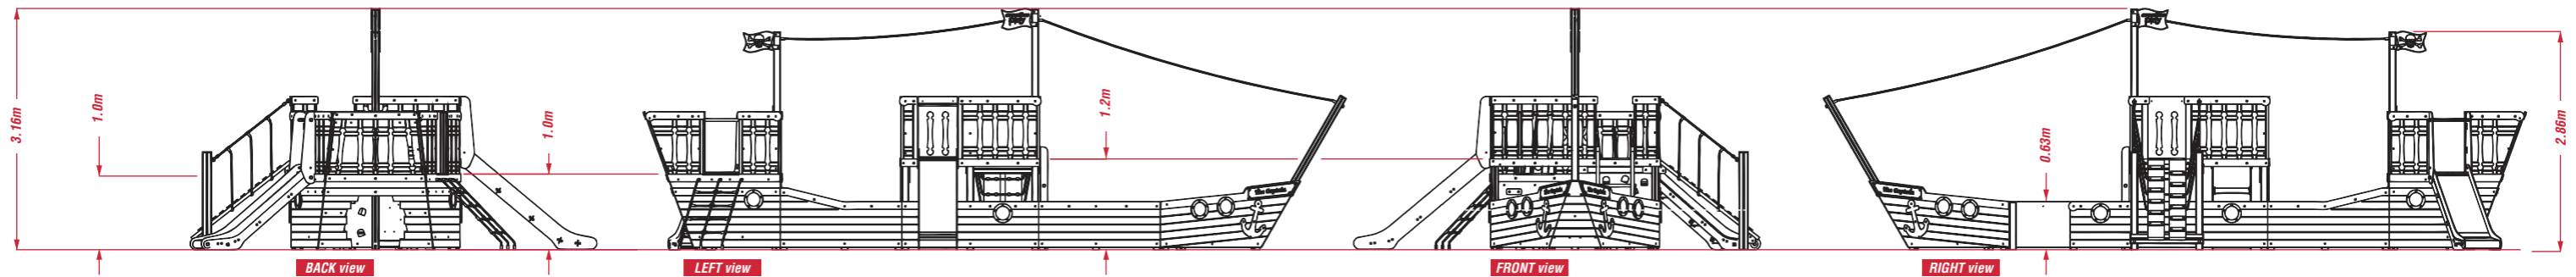

THE CAPTAIN

FFH: 1.2 m
MIN. AREA: 11.66 x 9.56

THE CAPTAIN

GREEN / YELLOW (GY) colour combination

BLUE / YELLOW (BY) colour combination