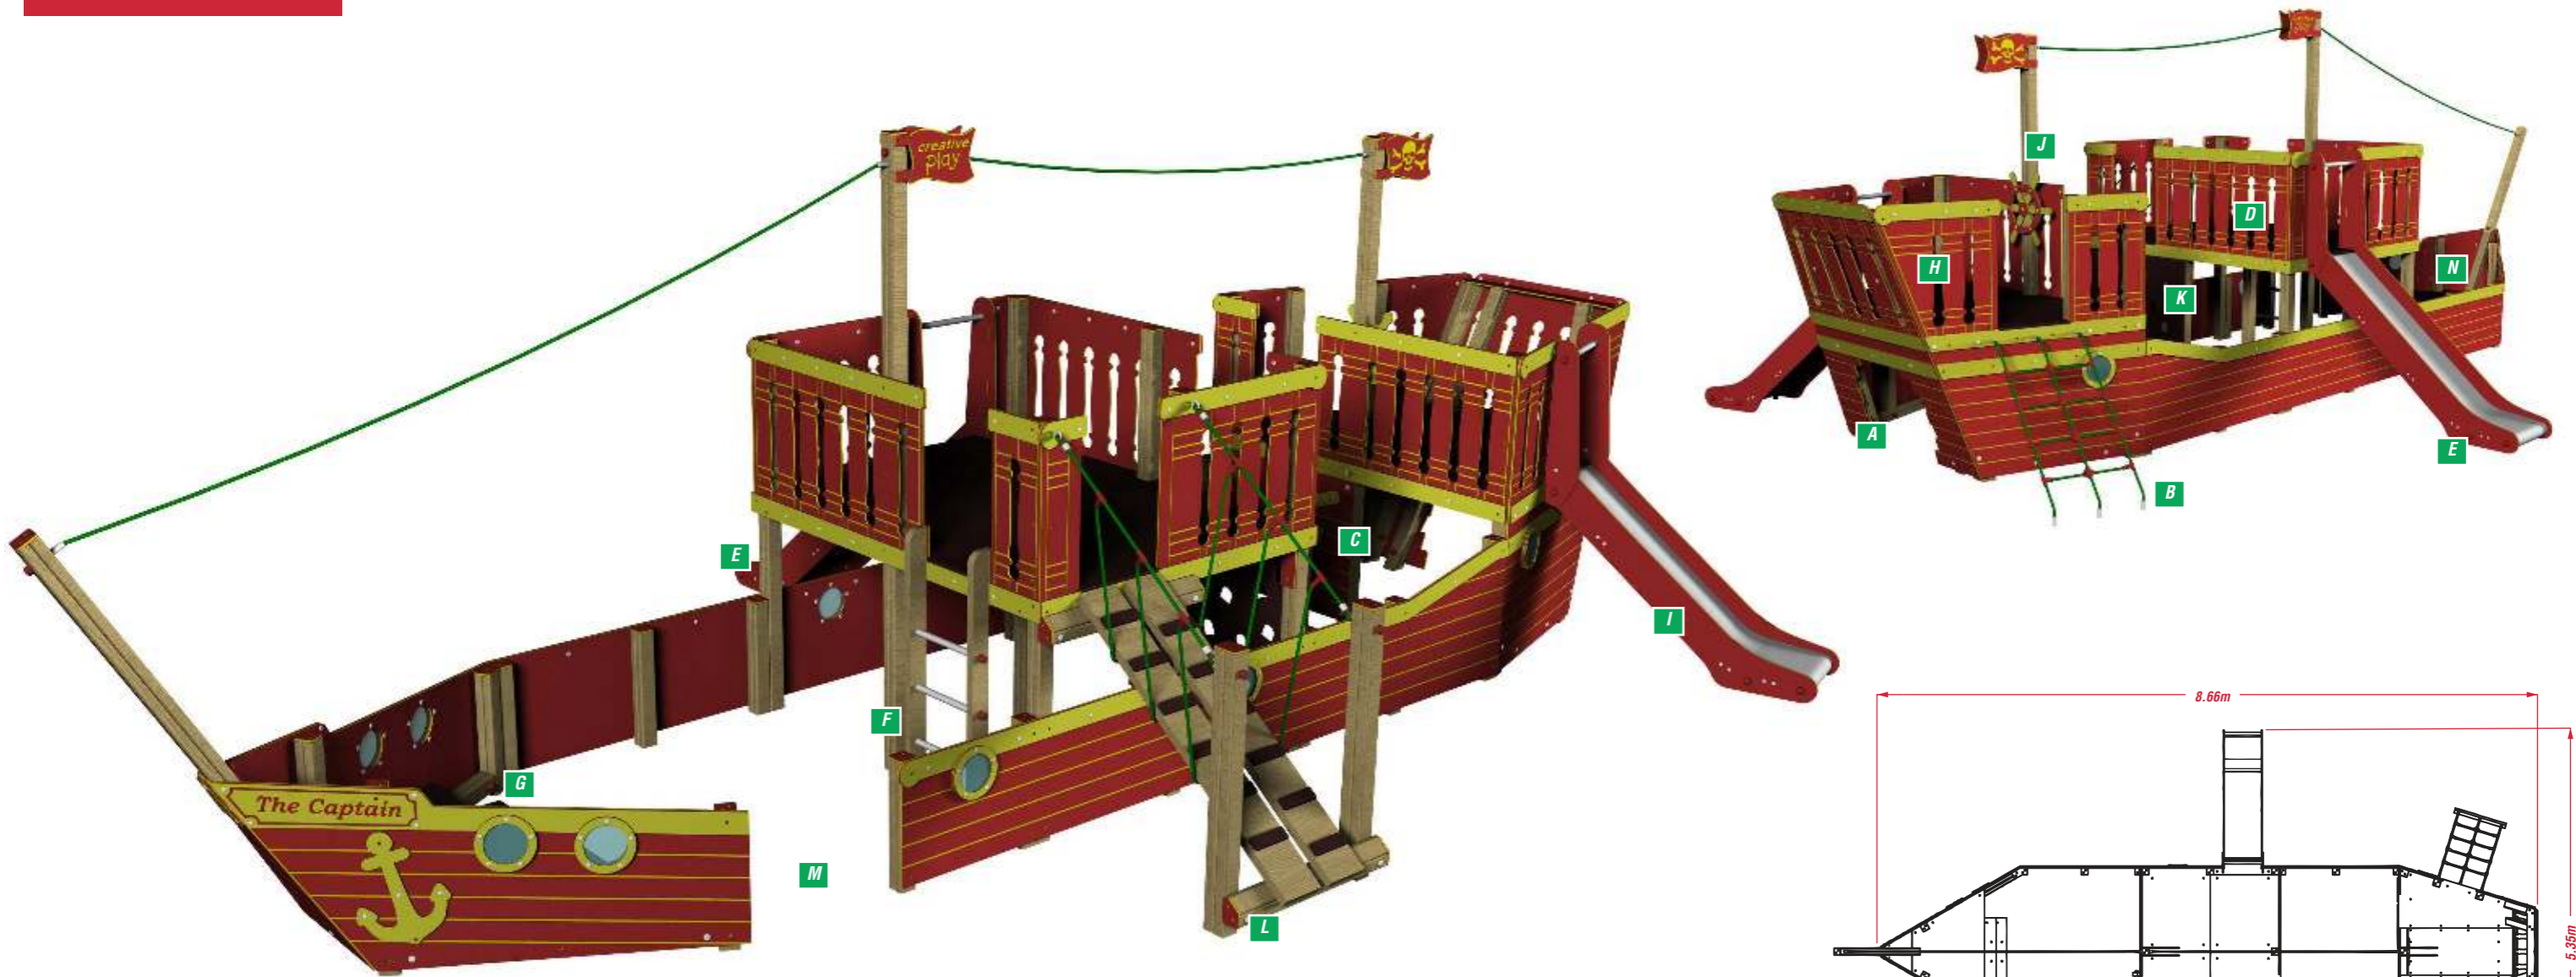

THE CAPTAIN

FFH: 1.2 m
MIN. AREA: 11.66 x 9.56

THE CAPTAIN

GREEN / YELLOW (GY) colour combination

BLUE / YELLOW (BY) colour combination