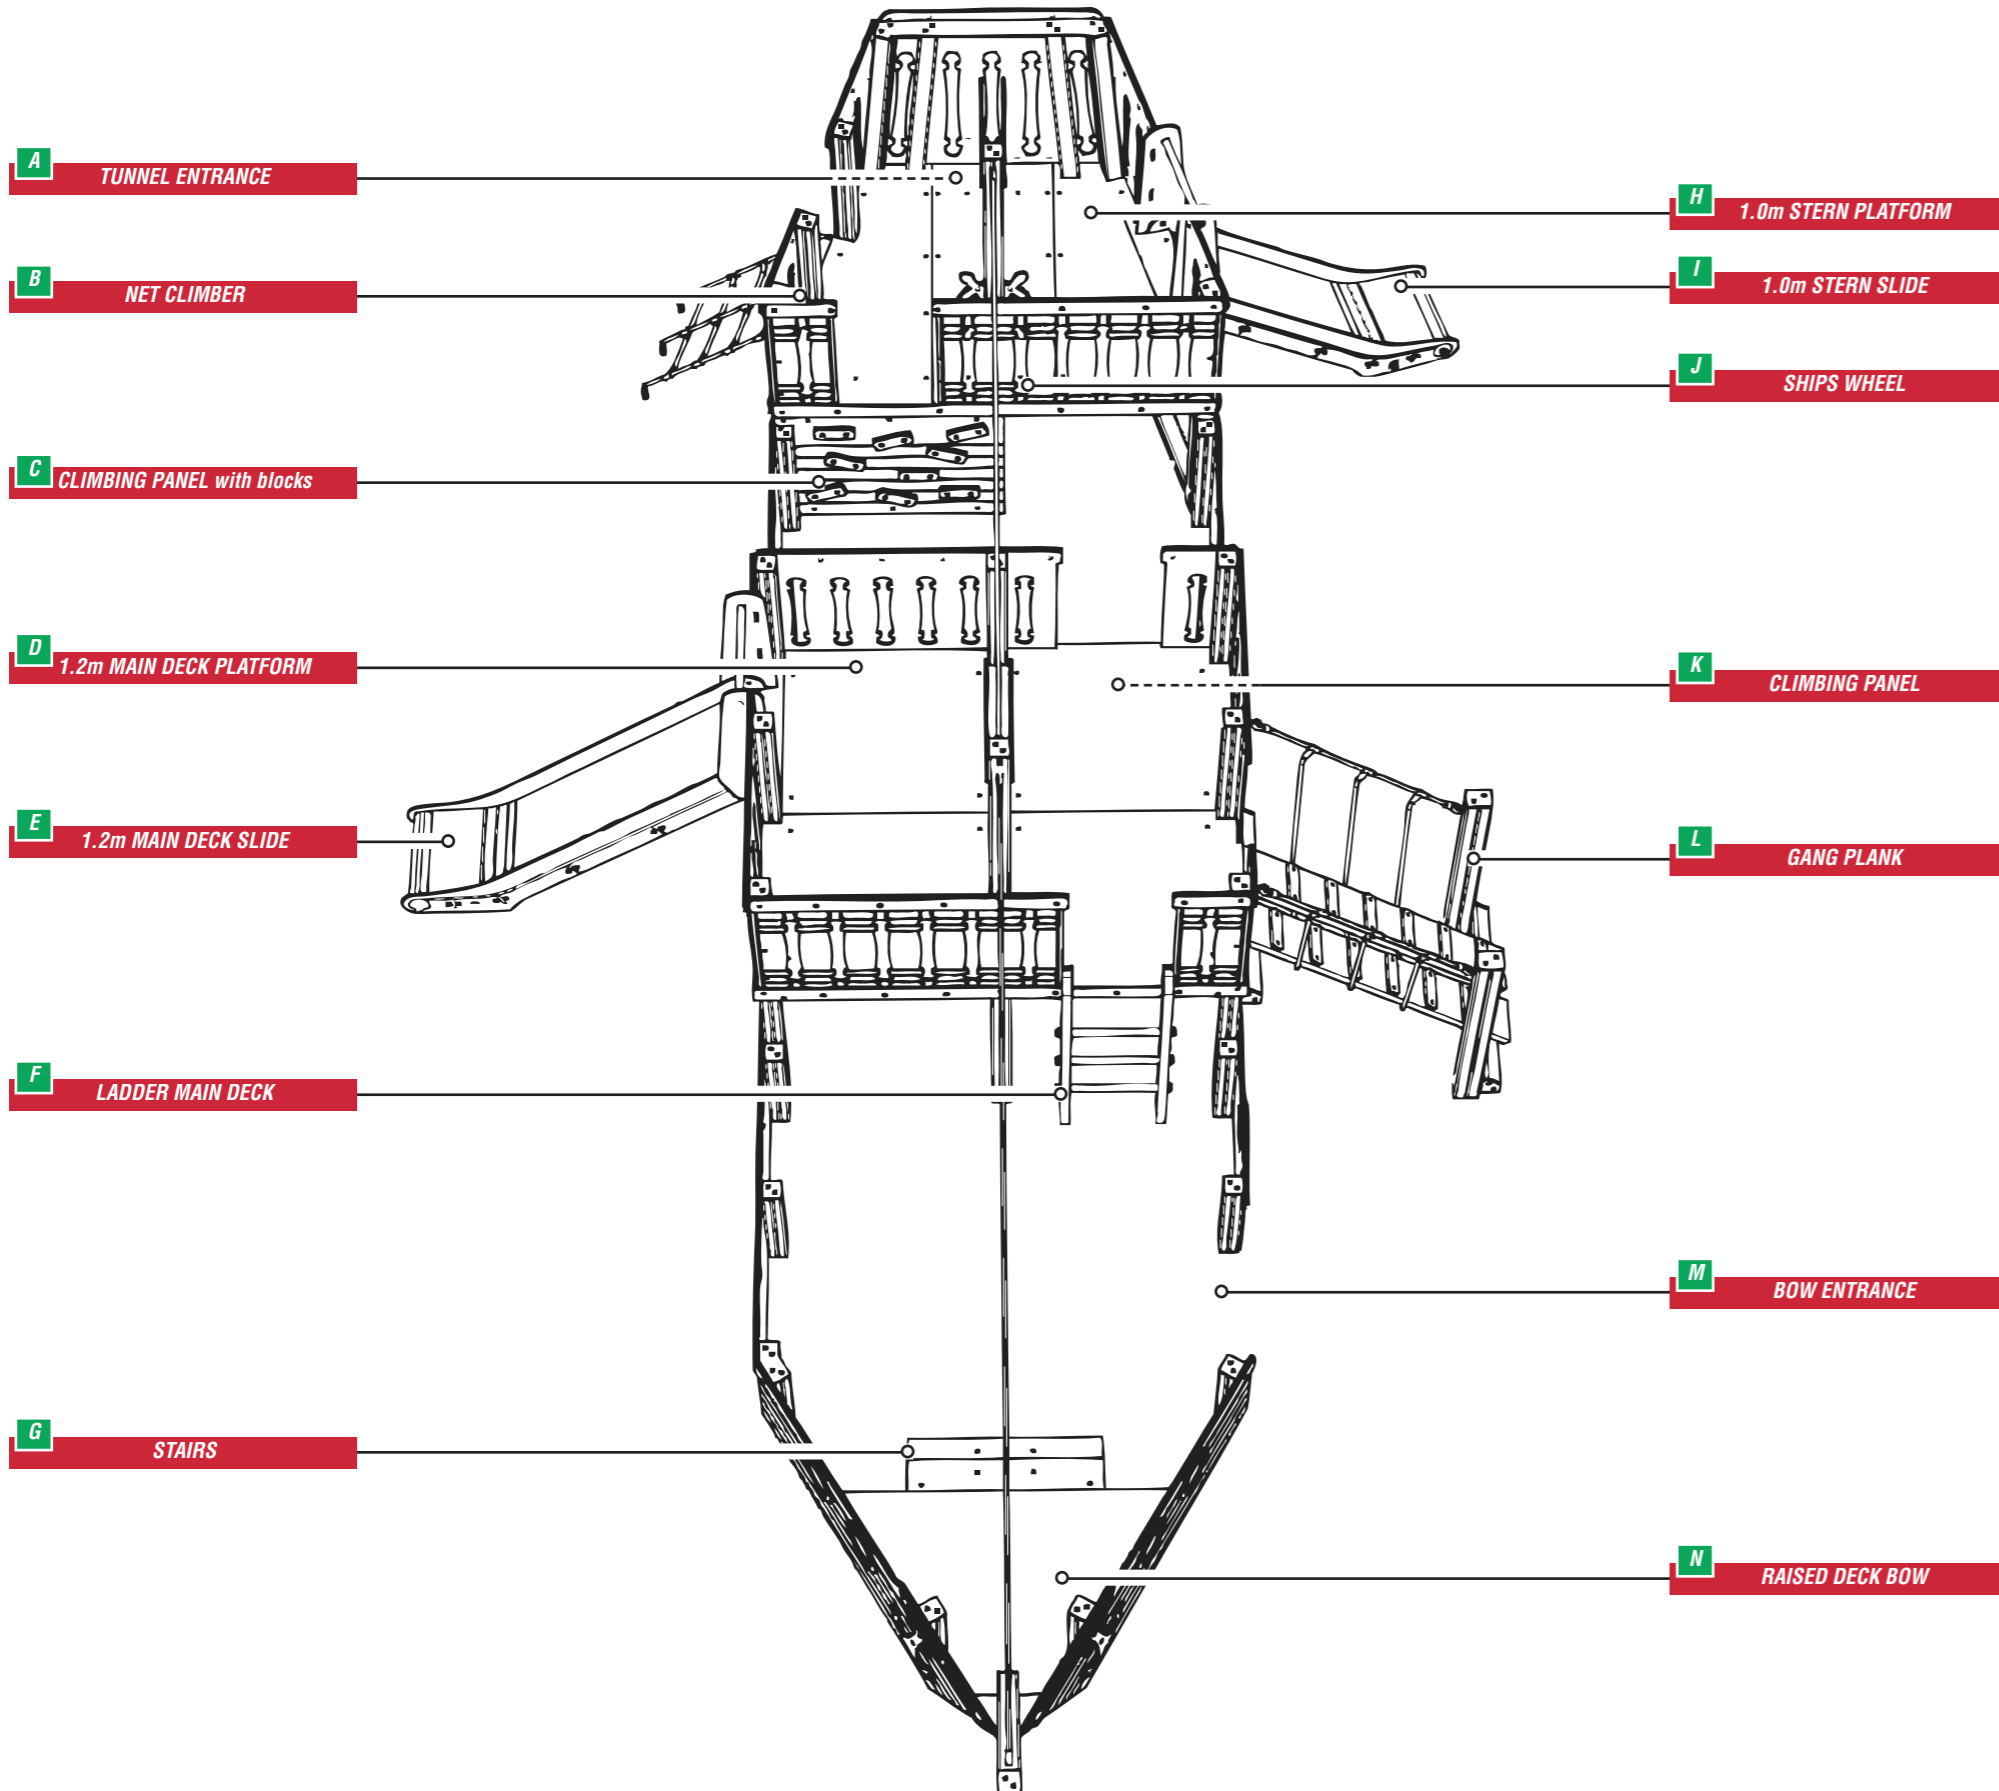

THE CAPTAIN

FFH: 1.2 m
MIN. AREA: 11.66 x 9.56

THE CAPTAIN

GREEN / YELLOW (GY) colour combination

BLUE / YELLOW (BY) colour combination