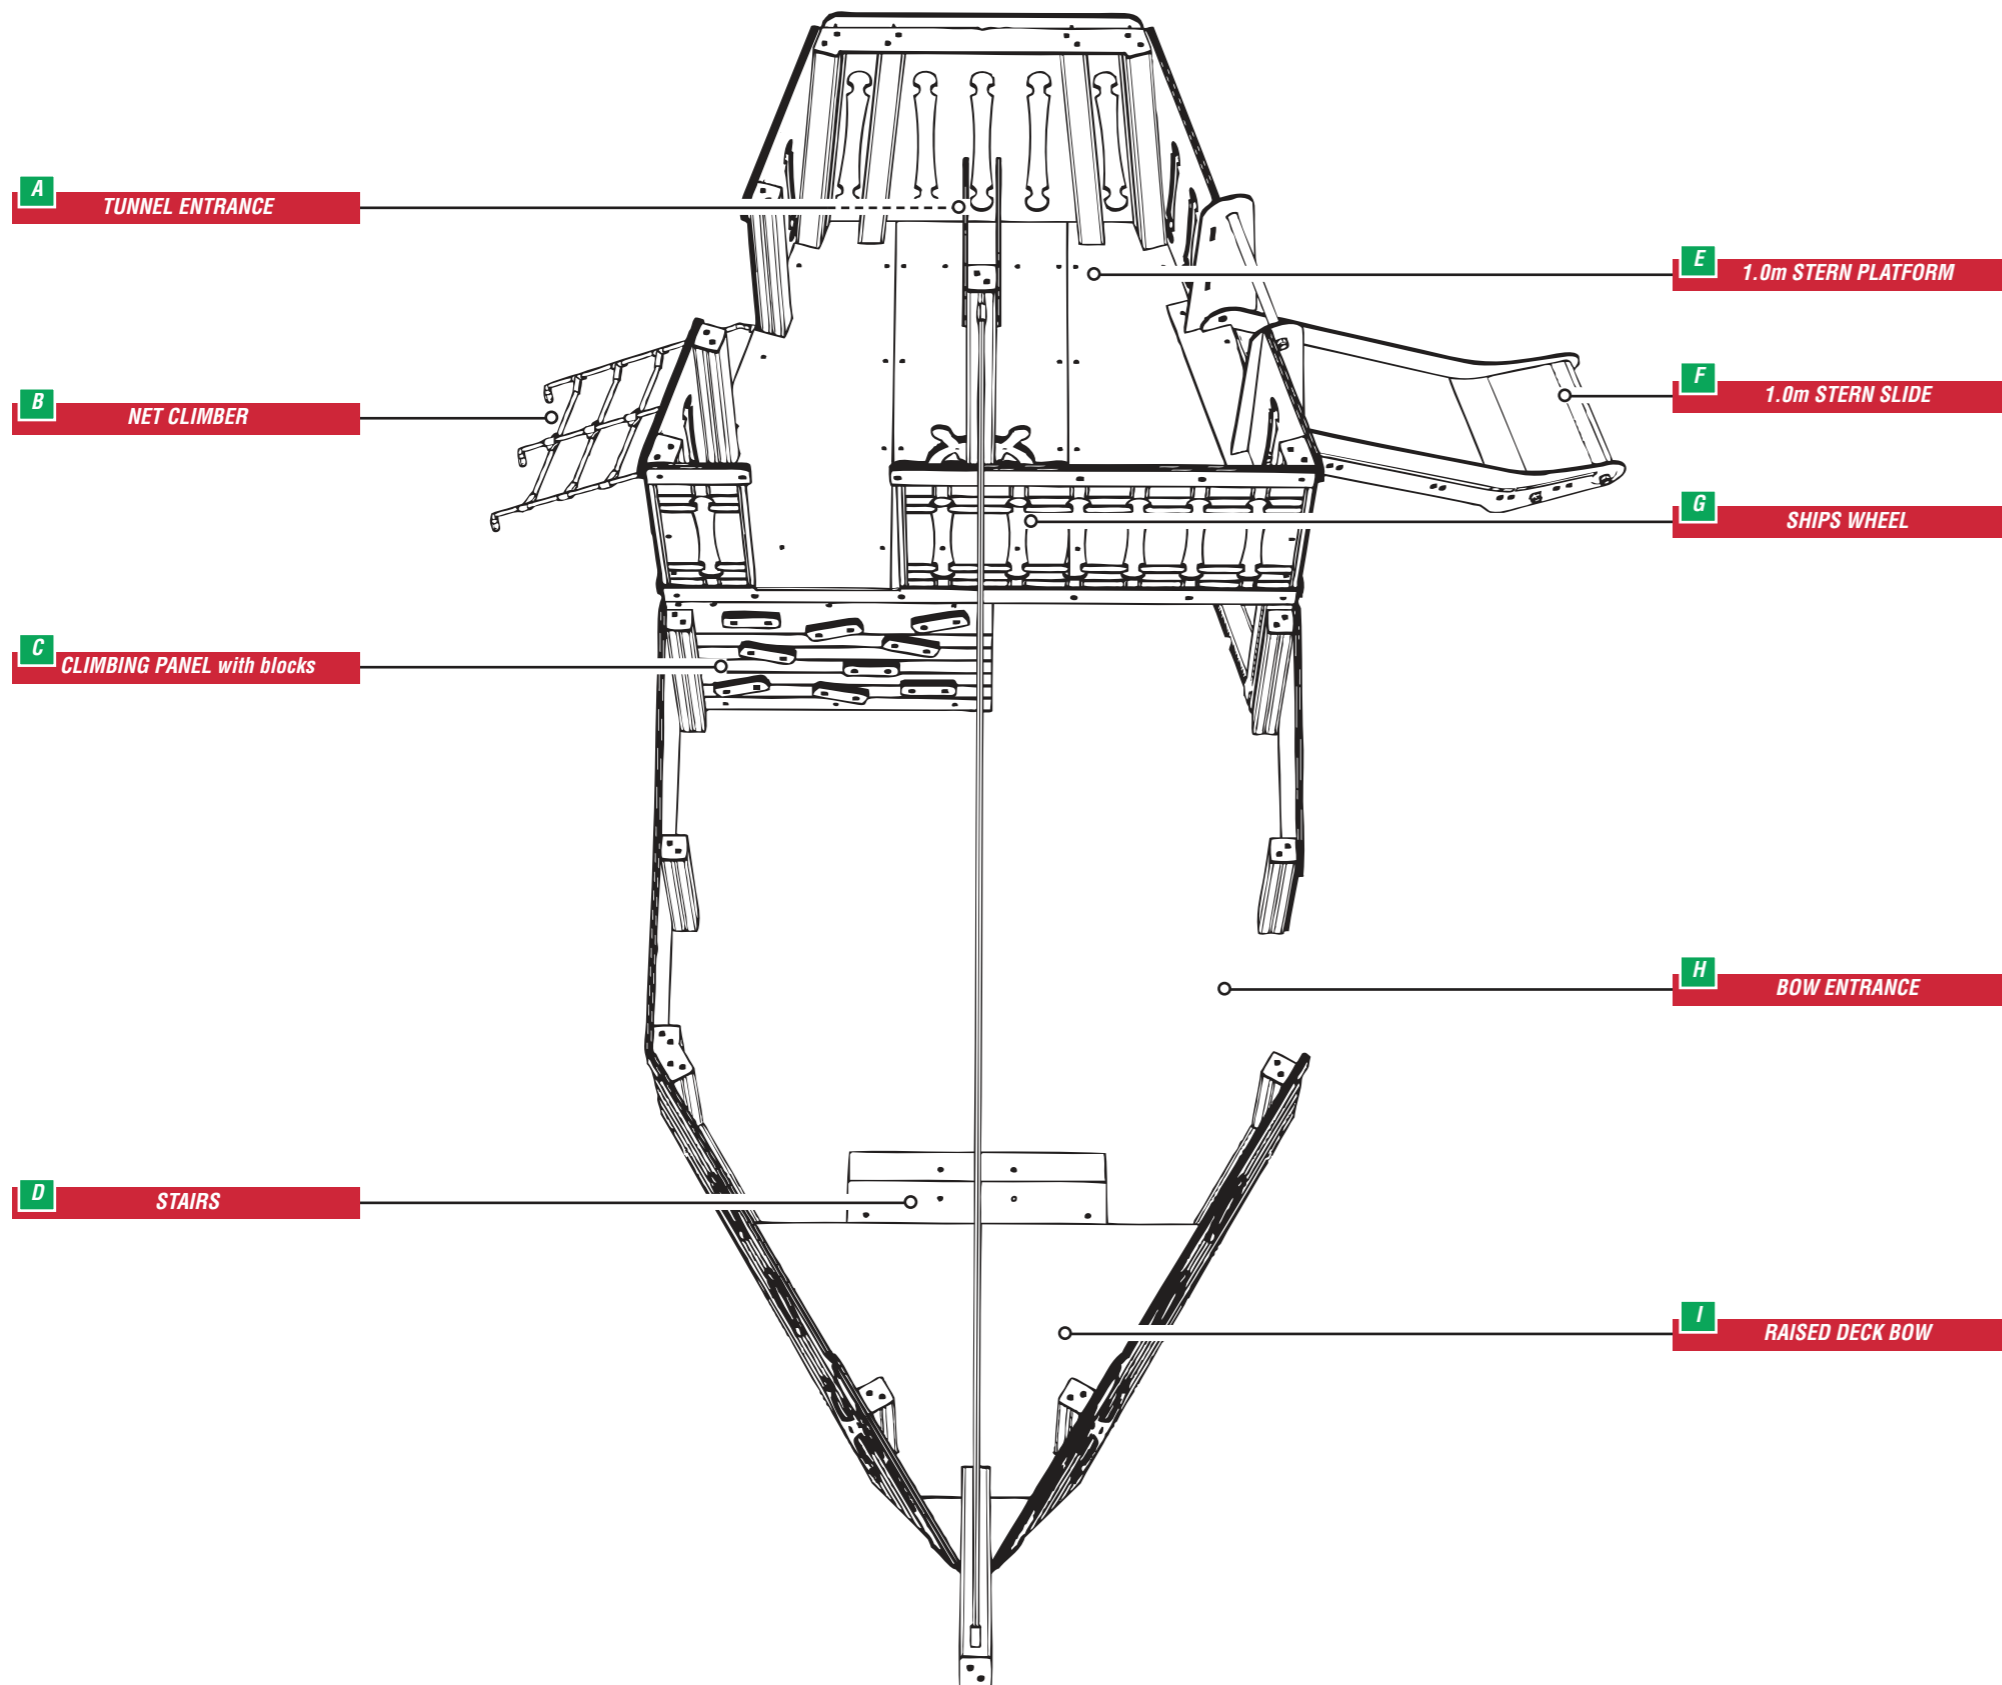

# FIRST MATE

FFH: 1.0 m  
MIN. AREA: 8.26 x 7.99

GREEN / YELLOW (BY) colour combination

RED / YELLOW (RY) colour combination