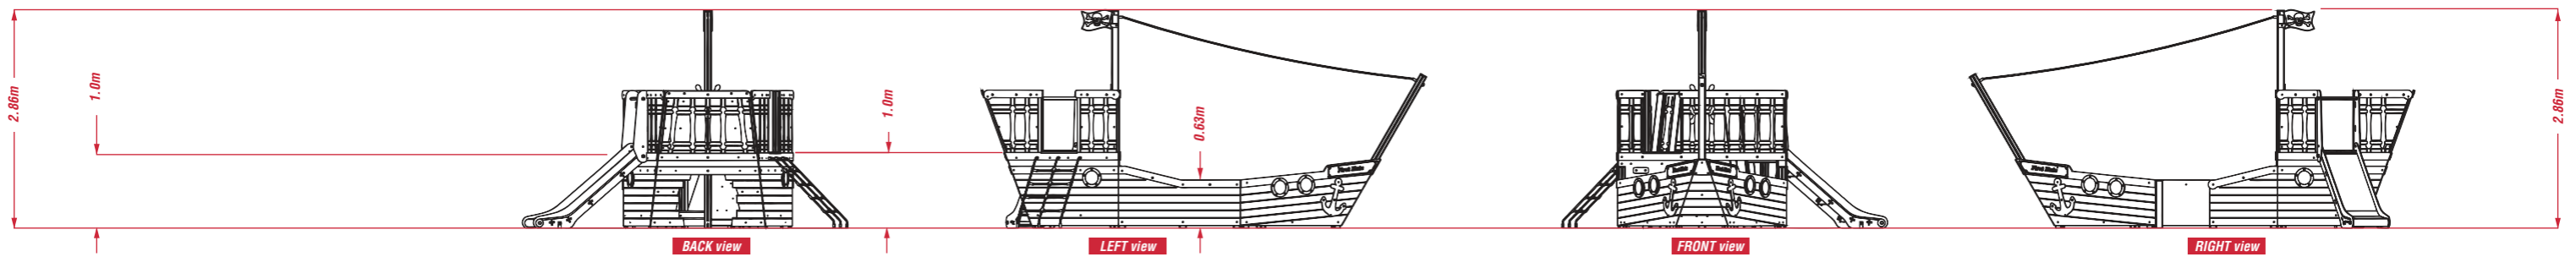

# FIRST MATE

FFH: 1.0 m  
MIN. AREA: 8.26 x 7.99

GREEN / YELLOW (BY) colour combination

RED / YELLOW (RY) colour combination