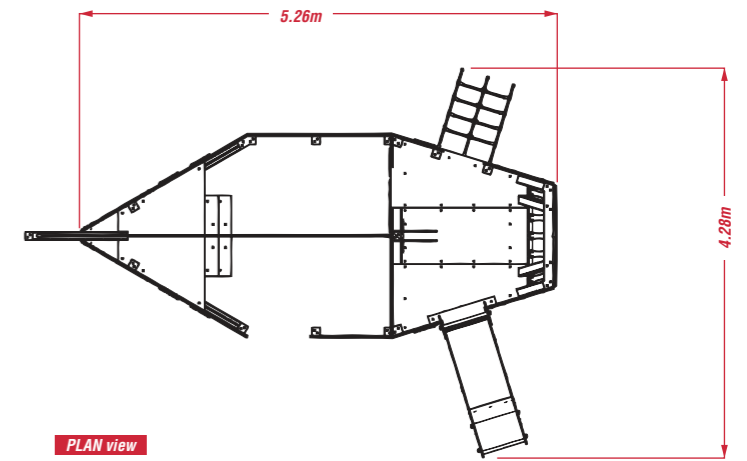

# FIRST MATE

FFH: 1.0 m  
MIN. AREA: 8.26 x 7.99

GREEN / YELLOW (BY) colour combination

RED / YELLOW (RY) colour combination