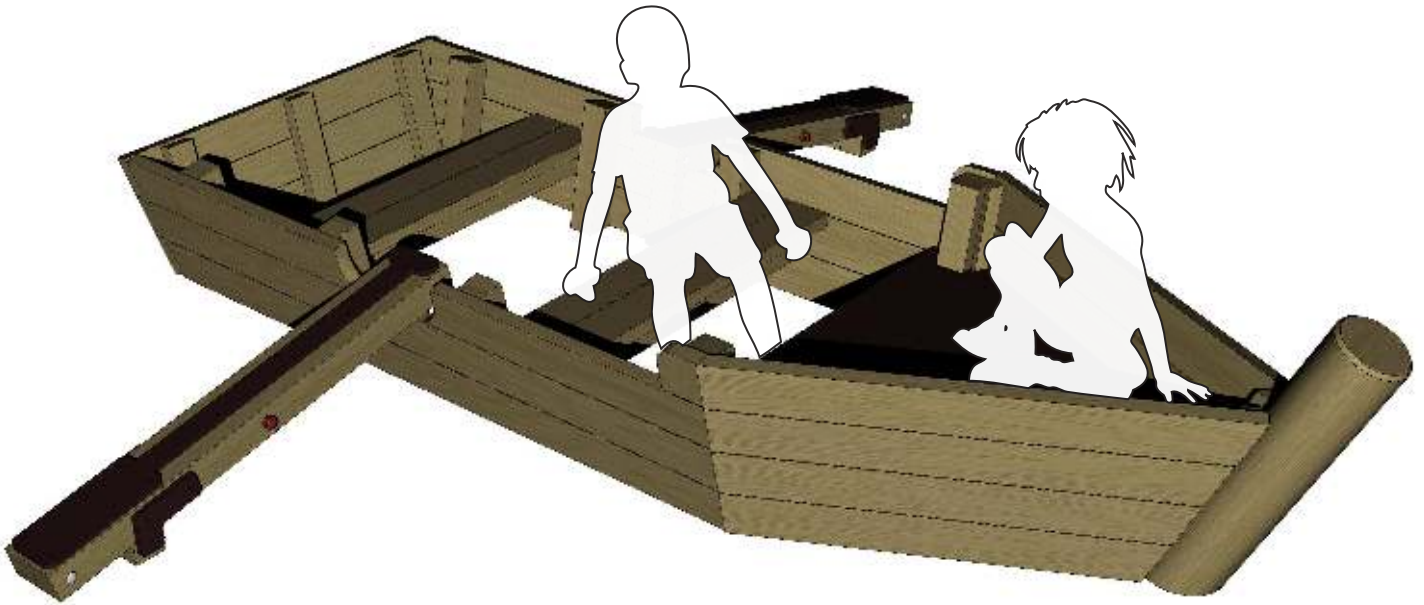

ROWING BOAT

creative
play

SEAT HEIGHT: 0.31m
MIN. AREA: 37.9m²
min. area includes 1.5m freespace

Floors and Ramps
Birch plywood exterior panels with a dense, rough 'wire-mesh' pattern surface to provide a slip-resistant finish.

High quality countersunk torx head wood screw with special thread. Hardened steel with a brass effect finish.

All our timbers are pressure treated with a chrome-free and arsenic-free preservative which protects against decay and insect attack for 20 years.