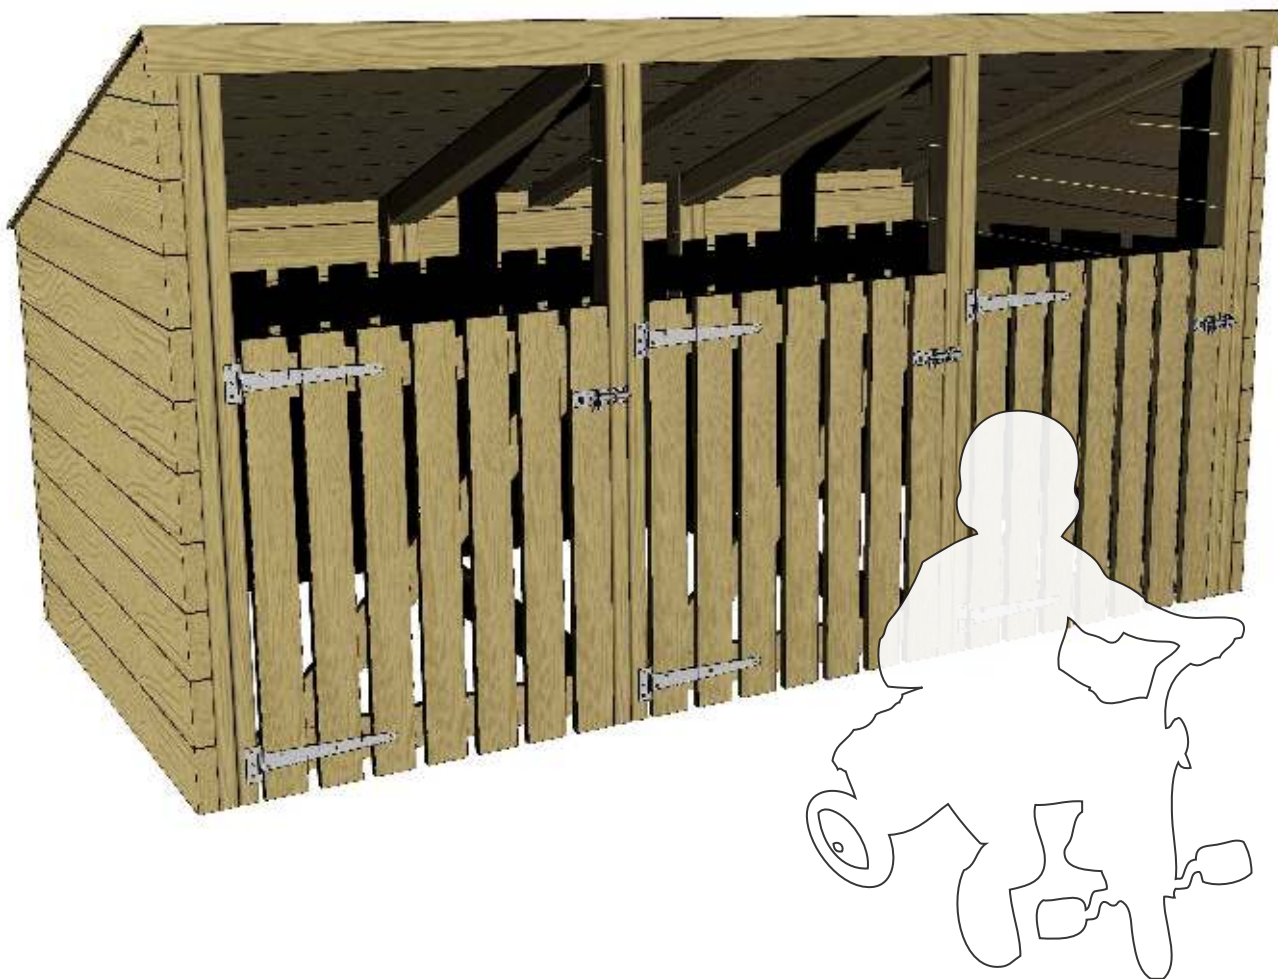

# TRIKE STORE

creative  
play

**HEIGHT: 1.63m**  
**MIN. AREA: 17.5m<sup>2</sup>**

min. area includes 1m freespace

High quality countersunk torx head wood screw with special thread. Hardened steel with a brass effect finish.