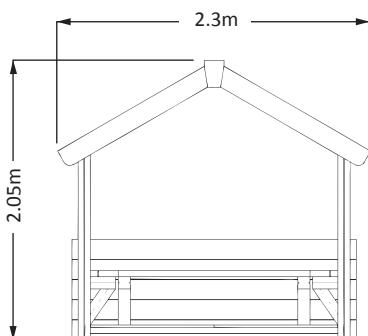

TIMBER PLAYHOUSE 2m x 2m

creative
play

SEAT HEIGHT: 0.4m
MIN. AREA: 16m²
min. area includes 1m freespace

Floors and Ramps
Birch plywood exterior panels with a dense, rough 'wire-mesh' pattern surface to provide a slip-resistant finish.

Seating up to **11**