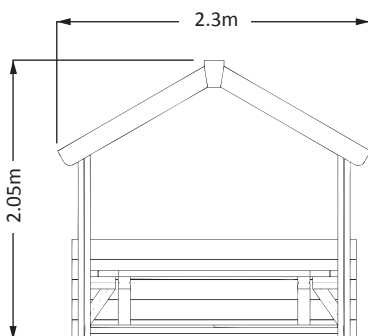

TIMBER PLAYHOUSE 2m x 2m

creative
play

SEAT HEIGHT: 0.4m
MIN. AREA: 16m²
min. area includes 1m freespace

Floors and Ramps
Birch plywood exterior panels with a dense, rough 'wire-mesh' pattern surface to provide a slip-resistant finish.

Seating up to **11**