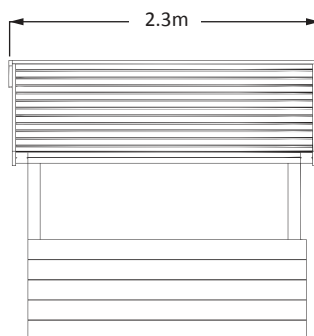

TIMBER PLAYHOUSE 2m x 2m

creative
play

SEAT HEIGHT: 0.4m
MIN. AREA: 16m²
min. area includes 1m freespace

Floors and Ramps
Birch plywood exterior panels with a dense, rough 'wire-mesh' pattern surface to provide a slip-resistant finish.

Seating up to **11**