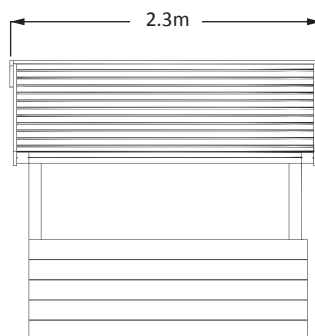

TIMBER PLAYHOUSE 2m x 2m

creative
play

SEAT HEIGHT: 0.4m
MIN. AREA: 16m²
min. area includes 1m freespace

Floors and Ramps
Birch plywood exterior panels with a dense, rough 'wire-mesh' pattern surface to provide a slip-resistant finish.

Seating up to **11**