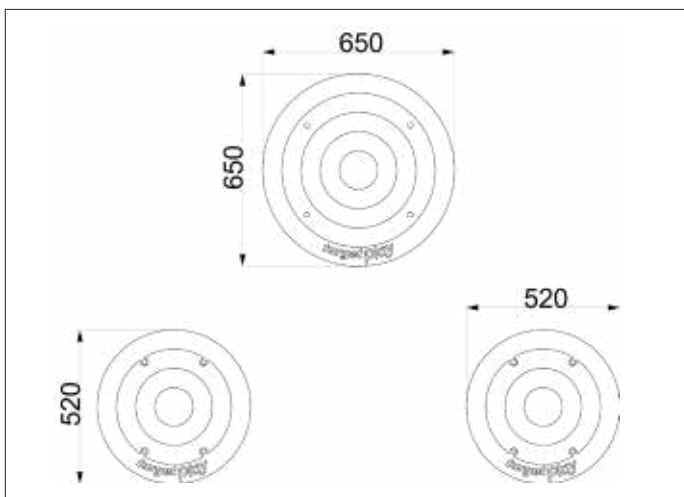

TG317 - MINI TARGET - TARGET PLAY PANELS

creative
play

AGE RANGE ALL AGES

MULTIPLE CHILDREN

SURFACE AREA - N/A

COMPATIBLE WITH TWIN WIRE 868 MESH OR:

TG101 - 1M MESH (INC POSTS) **TG102 - 2M MESH (INC POSTS)**

AND

TG103- 3M MESH (INC POSTS) - IMAGE NOT SHOWN

ALTERNATIVE PRODUCT

TG316 - CRICKET STUMPS TARGET PLAY PANEL

	INSTALLERS REQUIRED	2
	TIME REQUIRED	2.5 HOURS
	FOUNDATIONS	N/A
	FREE FALL HEIGHT	N/A
	PRODUCT DIMENSIONS	H - 0.65M, W - 0.65M H - 0.52M, W - 0.52M