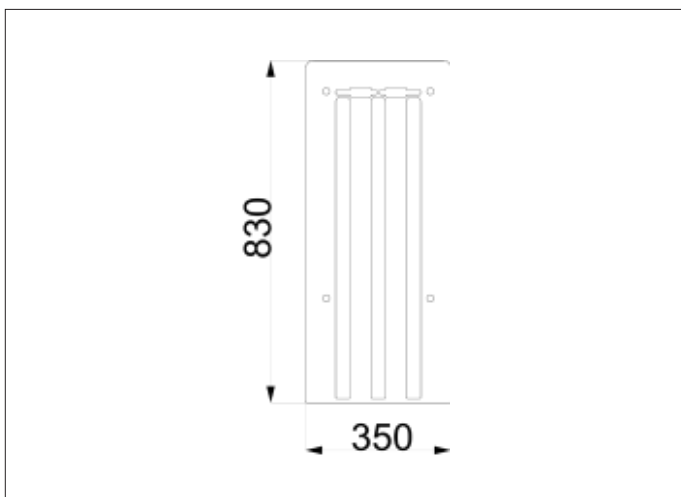

TG316 - CRICKET STUMPS TARGET PLAY PANEL

creative
play

AGE RANGE
ALL AGES

MULTIPLE CHILDREN

SURFACE AREA - N/A

COMPATIBLE WITH TWIN WIRE 868 MESH OR:

TG101 - 1M MESH (INC POSTS)

TG102 - 2M MESH (INC POSTS)

AND

TG103- 3M MESH (INC POSTS) - IMAGE NOT SHOWN

	INSTALLERS REQUIRED	2
	TIME REQUIRED	2.5 HOURS
	FOUNDATIONS	N/A
	FREE FALL HEIGHT	N/A
	PRODUCT DIMENSIONS	H - 0.8M, W - 0.35M

TG316 - CRICKET STUMPS TARGET PLAY PANEL