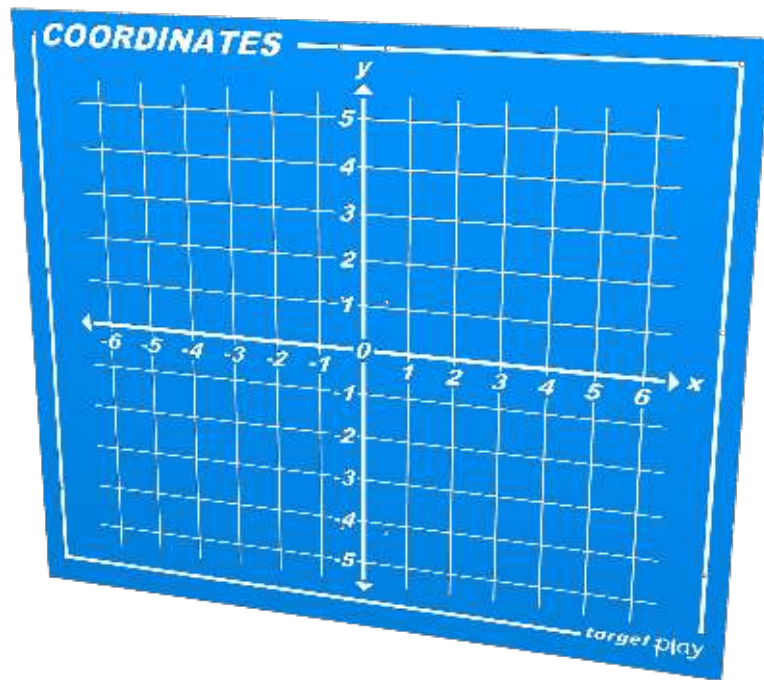

TG315 - COORDINATES TARGET PLAY PANEL

creative
play

AGE RANGE ALL AGES

MULTIPLE CHILDREN

SURFACE AREA - N/A

COMPATIBLE WITH TWIN WIRE 868 MESH OR:

TG102 - 2M MESH (INC POSTS)

TG103 - 3M MESH (INC POSTS)

	INSTALLERS REQUIRED	2
	TIME REQUIRED	2.5 HOURS
	FOUNDATIONS	N/A
	FREE FALL HEIGHT	N/A
	PRODUCT DIMENSIONS	H - 2M, W - 2.4M

TG315 - COORDINATES TARGET PLAY PANEL

01244 375 627

sales@creativeplayuk.com

www.creativeplayuk.com