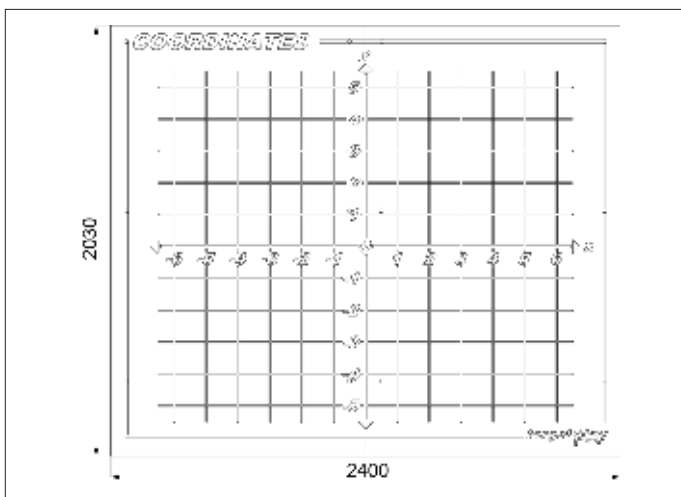

TG315 - COORDINATES TARGET PLAY PANEL

creative
play

AGE RANGE ALL AGES

MULTIPLE CHILDREN

SURFACE AREA - N/A

COMPATIBLE WITH TWIN WIRE 868 MESH OR:

TG102 - 2M MESH (INC POSTS)

TG103 - 3M MESH (INC POSTS)

	INSTALLERS REQUIRED	2
	TIME REQUIRED	2.5 HOURS
	FOUNDATIONS	N/A
	FREE FALL HEIGHT	N/A
	PRODUCT DIMENSIONS	H - 2M, W - 2.4M

TG315 - COORDINATES TARGET PLAY PANEL

01244 375 627

sales@creativeplayuk.com

www.creativeplayuk.com