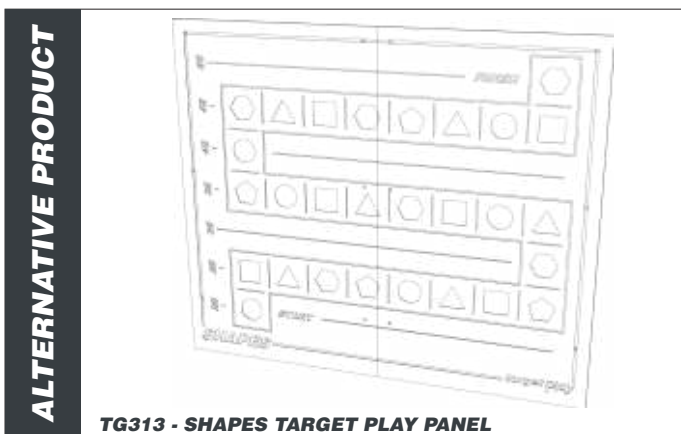

TG315 - COORDINATES TARGET PLAY PANEL

creative
play

AGE RANGE ALL AGES

MULTIPLE CHILDREN

SURFACE AREA - N/A

COMPATIBLE WITH TWIN WIRE 868 MESH OR:

TG102 - 2M MESH (INC POSTS)

TG103 - 3M MESH (INC POSTS)

	INSTALLERS REQUIRED	2
	TIME REQUIRED	2.5 HOURS
	FOUNDATIONS	N/A
	FREE FALL HEIGHT	N/A
	PRODUCT DIMENSIONS	H - 2M, W - 2.4M

TG315 - COORDINATES TARGET PLAY PANEL

01244 375 627

sales@creativeplayuk.com

www.creativeplayuk.com