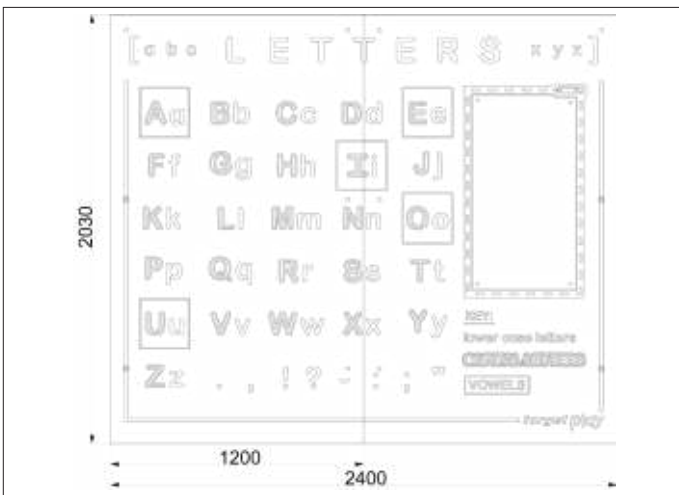

TG311 - LETTERS TARGET PLAY PANEL

creative
play

AGE RANGE ALL AGES

MULTIPLE CHILDREN

SURFACE AREA - N/A

COMPATIBLE WITH TWIN WIRE 868 MESH OR:

TG102 - 2M MESH (INC POSTS)

TG103 - 3M MESH (INC POSTS)

TG312 - NUMBERS TARGET PLAY PANEL

| | | |
|--|----------------------------|------------------|
| | INSTALLERS REQUIRED | 2 |
| | TIME REQUIRED | 2.5 HOURS |
| | FOUNDATIONS | N/A |
| | FREE FALL HEIGHT | N/A |
| | PRODUCT DIMENSIONS | H - 2M, W - 2.4M |