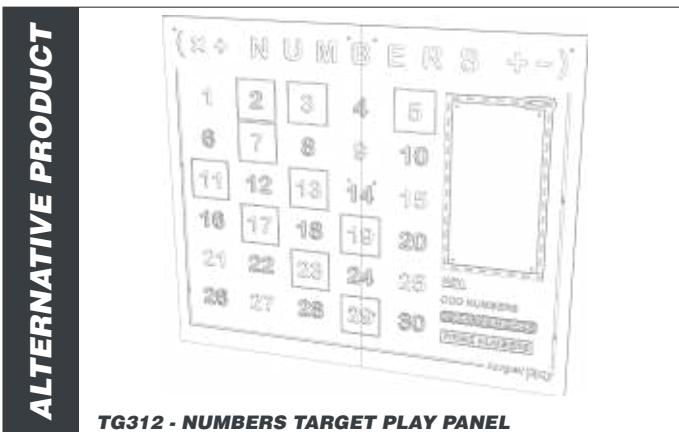

TG311 - LETTERS TARGET PLAY PANEL

creative
play

AGE RANGE ALL AGES

MULTIPLE CHILDREN

SURFACE AREA - N/A

COMPATIBLE WITH TWIN WIRE 868 MESH OR:

TG102 - 2M MESH (INC POSTS)

TG103 - 3M MESH (INC POSTS)

TG312 - NUMBERS TARGET PLAY PANEL

| | | |
|--|----------------------------|------------------|
| | INSTALLERS REQUIRED | 2 |
| | TIME REQUIRED | 2.5 HOURS |
| | FOUNDATIONS | N/A |
| | FREE FALL HEIGHT | N/A |
| | PRODUCT DIMENSIONS | H - 2M, W - 2.4M |