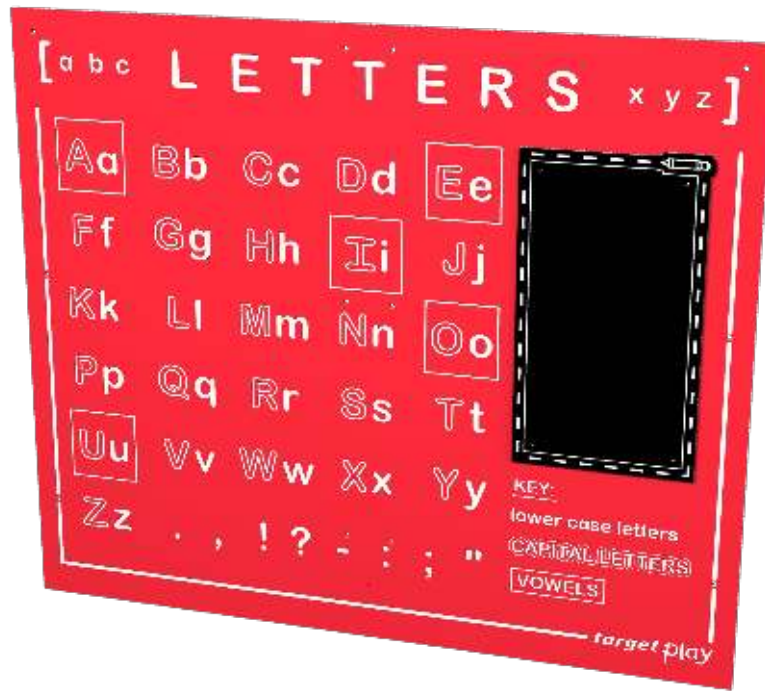

TG311 - LETTERS TARGET PLAY PANEL

creative
play

AGE RANGE ALL AGES

MULTIPLE CHILDREN

SURFACE AREA - N/A

COMPATIBLE WITH TWIN WIRE 868 MESH OR:

TG102 - 2M MESH (INC POSTS)

TG103 - 3M MESH (INC POSTS)