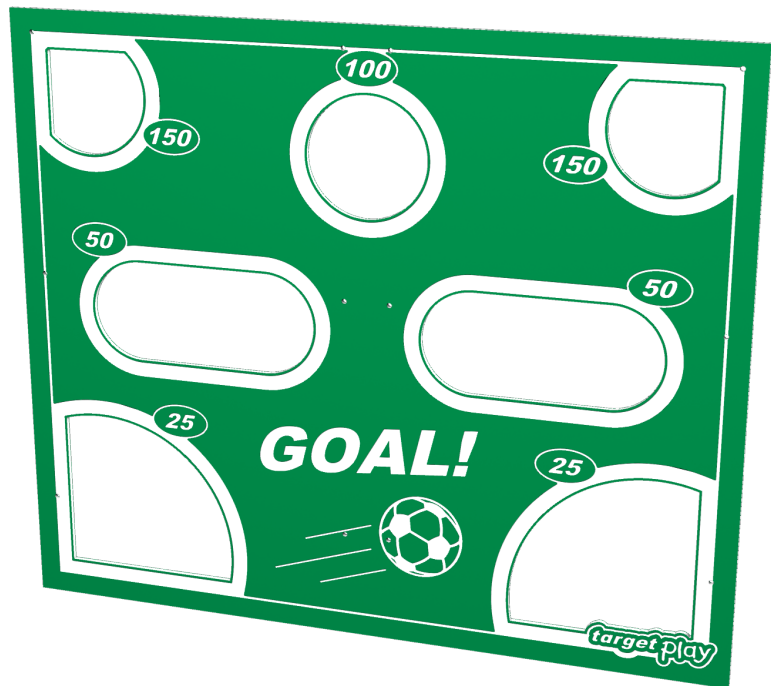

TG309 - GOAL TRAINER TARGET PLAY PANEL

AGE RANGE ALL AGES

MULTIPLE CHILDREN

SURFACE AREA - N/A

COMPATIBLE WITH TWIN WIRE 868 MESH OR:

TG102 - 2M MESH (INC POSTS)

TG103 - 3M MESH (INC POSTS)

ALTERNATIVE PRODUCT

TG310 - HALF GOAL TRAINER TARGET PLAY PANEL

	INSTALLERS REQUIRED	2
	TIME REQUIRED	2.5 HOURS
	FOUNDATIONS	N/A
	FREE FALL HEIGHT	N/A
	PRODUCT DIMENSIONS	H - 2M, W - 2.4M

TG309 - GOAL TRAINER TARGET PLAY PANEL