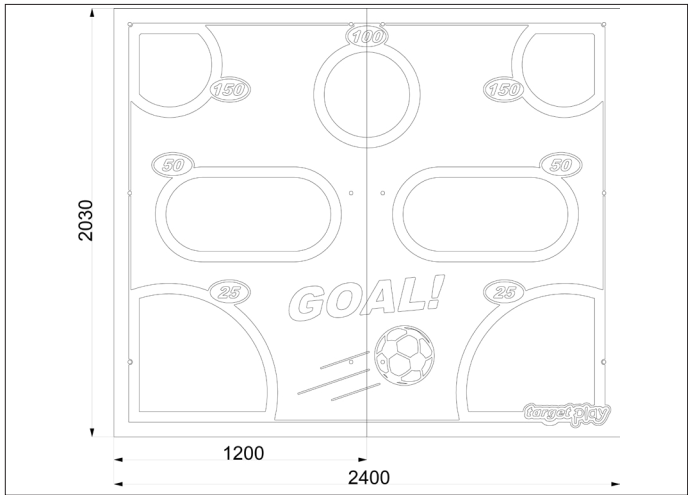

TG309 - GOAL TRAINER TARGET PLAY PANEL

AGE RANGE ALL AGES

MULTIPLE CHILDREN

SURFACE AREA - N/A

COMPATIBLE WITH TWIN WIRE 868 MESH OR:

TG102 - 2M MESH (INC POSTS)

TG103 - 3M MESH (INC POSTS)

ALTERNATIVE PRODUCT

TG310 - HALF GOAL TRAINER TARGET PLAY PANEL

	INSTALLERS REQUIRED	2
	TIME REQUIRED	2.5 HOURS
	FOUNDATIONS	N/A
	FREE FALL HEIGHT	N/A
	PRODUCT DIMENSIONS	H - 2M, W - 2.4M

TG309 - GOAL TRAINER TARGET PLAY PANEL