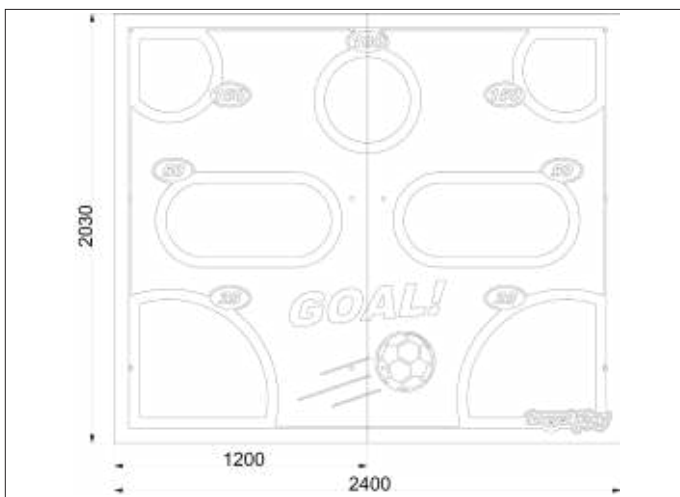

TG309 - GOAL TRAINER TARGET PLAY PANEL

creative
play

AGE RANGE ALL AGES

MULTIPLE CHILDREN

SURFACE AREA - N/A

COMPATIBLE WITH TWIN WIRE 868 MESH OR:

TG102 - 2M MESH (INC POSTS)

TG103 - 3M MESH (INC POSTS)

TG310 - HALF GOAL TRAINER TARGET PLAY PANEL

	INSTALLERS REQUIRED	2
	TIME REQUIRED	2.5 HOURS
	FOUNDATIONS	N/A
	FREE FALL HEIGHT	N/A
	PRODUCT DIMENSIONS	H - 2M, W - 2.4M

TG309 - GOAL TRAINER TARGET PLAY PANEL