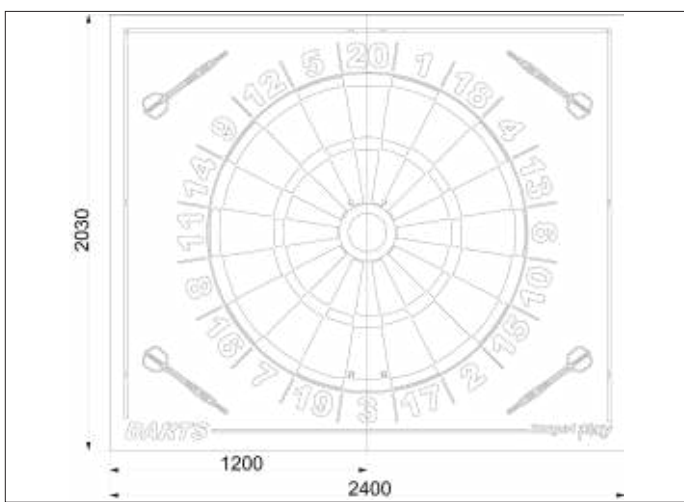

# TG308 - DART BOARD TARGET PLAY PANEL

**AGE RANGE** ALL AGES

**MULTIPLE CHILDREN**

**SURFACE AREA - N/A**

**COMPATIBLE WITH TWIN WIRE 868 MESH OR:**

TG102 - 2M MESH (INC POSTS)

TG103 - 3M MESH (INC POSTS)

**ALTERNATIVE PRODUCT**

**TG314 - TARGET PLAY PANEL**

	<b>INSTALLERS REQUIRED</b>	<b>2</b>
	<b>TIME REQUIRED</b>	<b>2.5 HOURS</b>
	<b>FOUNDATIONS</b>	<b>N/A</b>
	<b>FREE FALL HEIGHT</b>	<b>N/A</b>
	<b>PRODUCT DIMENSIONS</b>	<b>H - 2M, W - 2.4M</b>