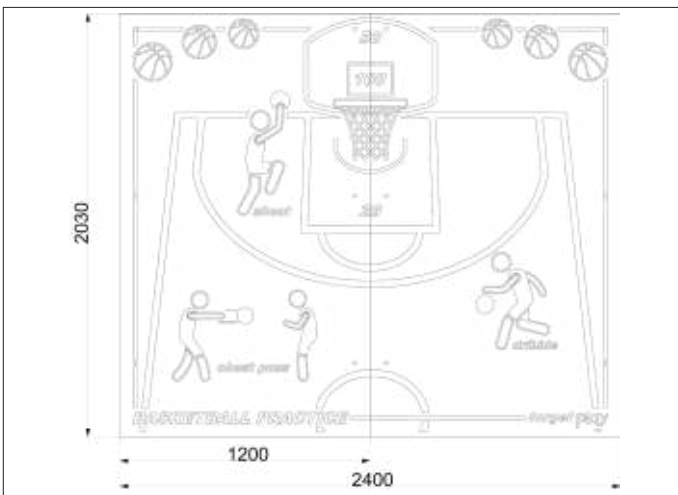

TG307 - BASKETBALL TARGET PLAY PANEL

creative
play

AGE RANGE ALL AGES

MULTIPLE CHILDREN

SURFACE AREA - N/A

COMPATIBLE WITH TWIN WIRE 868 MESH OR:

TG102 - 2M MESH (INC POSTS)

TG103 - 3M MESH (INC POSTS)

TG318 - SCORE BOARD TARGET PLAY PANEL

	INSTALLERS REQUIRED	2
	TIME REQUIRED	2.5 HOURS
	FOUNDATIONS	N/A
	FREE FALL HEIGHT	N/A
	PRODUCT DIMENSIONS	H - 2M, W - 2.4M

TG307 - BASKETBALL TARGET PLAY PANEL

01244 375 627