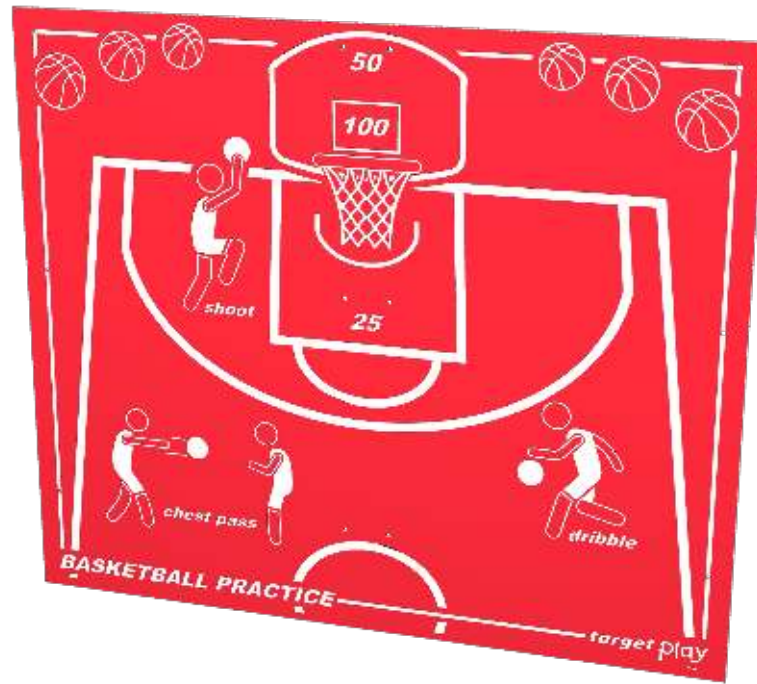

TG307 - BASKETBALL TARGET PLAY PANEL

creative
play

AGE RANGE ALL AGES

MULTIPLE CHILDREN

SURFACE AREA - N/A

COMPATIBLE WITH TWIN WIRE 868 MESH OR:

TG102 - 2M MESH (INC POSTS)

TG103 - 3M MESH (INC POSTS)

TG318 - SCORE BOARD TARGET PLAY PANEL

	INSTALLERS REQUIRED	2
	TIME REQUIRED	2.5 HOURS
	FOUNDATIONS	N/A
	FREE FALL HEIGHT	N/A
	PRODUCT DIMENSIONS	H - 2M, W - 2.4M

TG307 - BASKETBALL TARGET PLAY PANEL

01244 375 627