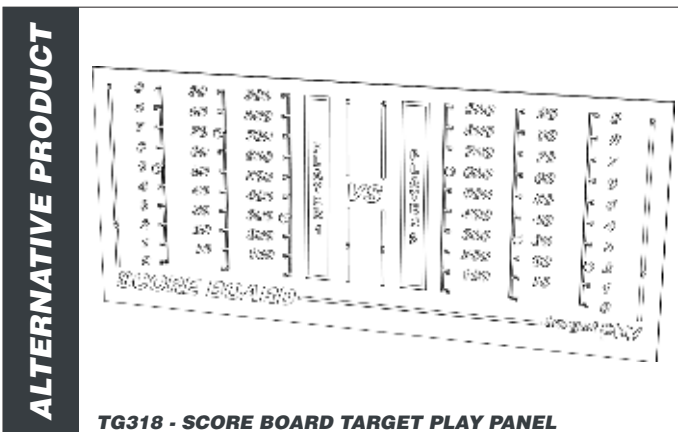

TG307 - BASKETBALL TARGET PLAY PANEL

creative
play

AGE RANGE ALL AGES

MULTIPLE CHILDREN

SURFACE AREA - N/A

COMPATIBLE WITH TWIN WIRE 868 MESH OR:

TG102 - 2M MESH (INC POSTS)

TG103 - 3M MESH (INC POSTS)

TG318 - SCORE BOARD TARGET PLAY PANEL

	INSTALLERS REQUIRED	2
	TIME REQUIRED	2.5 HOURS
	FOUNDATIONS	N/A
	FREE FALL HEIGHT	N/A
	PRODUCT DIMENSIONS	H - 2M, W - 2.4M

TG307 - BASKETBALL TARGET PLAY PANEL

01244 375 627