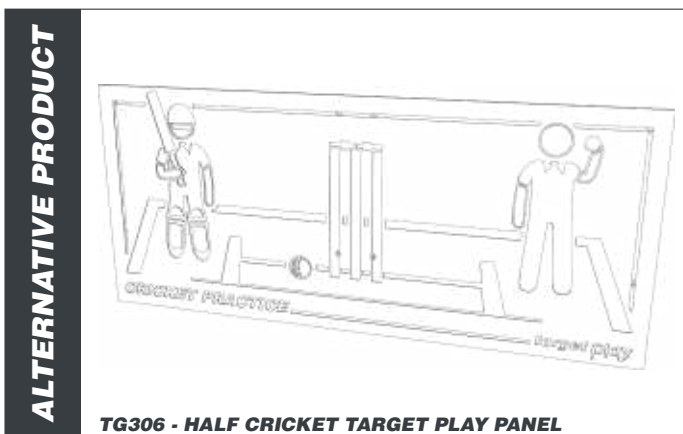

# TG305 - CRICKET TARGET PLAY PANEL

creative  
play

**AGE RANGE** ALL AGES

**MULTIPLE CHILDREN**

**SURFACE AREA - N/A**

COMPATIBLE WITH TWIN WIRE 868 MESH OR:

TG102 - 2M MESH (INC POSTS)

TG103 - 3M MESH (INC POSTS)

TG306 - HALF CRICKET TARGET PLAY PANEL

	<b>INSTALLERS REQUIRED</b>	<b>2</b>
	<b>TIME REQUIRED</b>	<b>2.5 HOURS</b>
	<b>FOUNDATIONS</b>	<b>N/A</b>
	<b>FREE FALL HEIGHT</b>	<b>N/A</b>
	<b>PRODUCT DIMENSIONS</b>	<b>H - 2M, W - 2.4M</b>