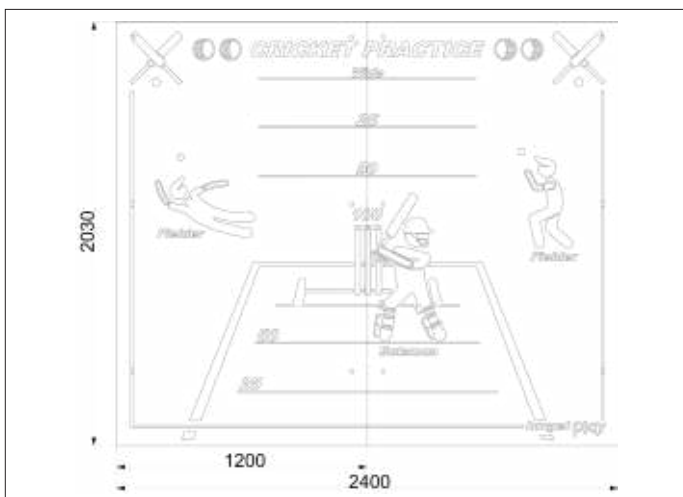

# TG305 - CRICKET TARGET PLAY PANEL

creative  
play

**AGE RANGE** ALL AGES

**MULTIPLE CHILDREN**

**SURFACE AREA - N/A**

COMPATIBLE WITH TWIN WIRE 868 MESH OR:

TG102 - 2M MESH (INC POSTS)

TG103 - 3M MESH (INC POSTS)

TG306 - HALF CRICKET TARGET PLAY PANEL

	<b>INSTALLERS REQUIRED</b>	<b>2</b>
	<b>TIME REQUIRED</b>	<b>2.5 HOURS</b>
	<b>FOUNDATIONS</b>	<b>N/A</b>
	<b>FREE FALL HEIGHT</b>	<b>N/A</b>
	<b>PRODUCT DIMENSIONS</b>	<b>H - 2M, W - 2.4M</b>