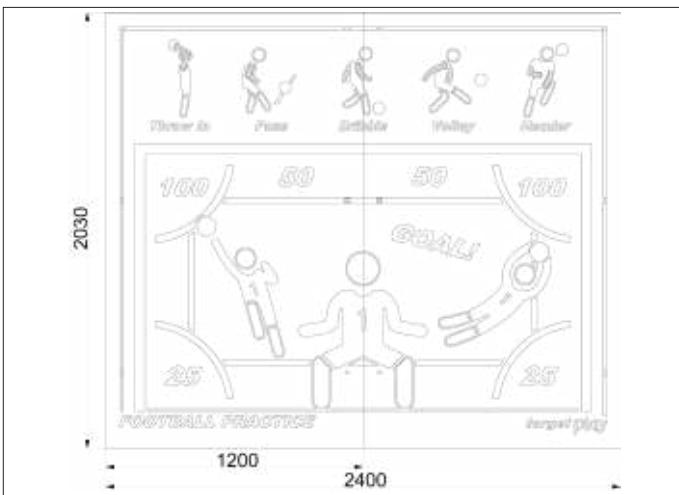

TG303 - FOOTBALL TARGET PLAY PANEL

creative
play

AGE RANGE ALL AGES

MULTIPLE CHILDREN

SURFACE AREA - N/A

COMPATIBLE WITH TWIN WIRE 868 MESH OR:

TG102 - 2M MESH (INC POSTS)

TG103 - 3M MESH (INC POSTS)

TG304 - HALF FOOTBALL TARGET PLAY PANEL

	INSTALLERS REQUIRED	2
	TIME REQUIRED	2.5 HOURS
	FOUNDATIONS	N/A
	FREE FALL HEIGHT	N/A
	PRODUCT DIMENSIONS	H - 2M, W - 2.4M

TG303 - FOOTBALL TARGET PLAY PANEL

01244 375 627