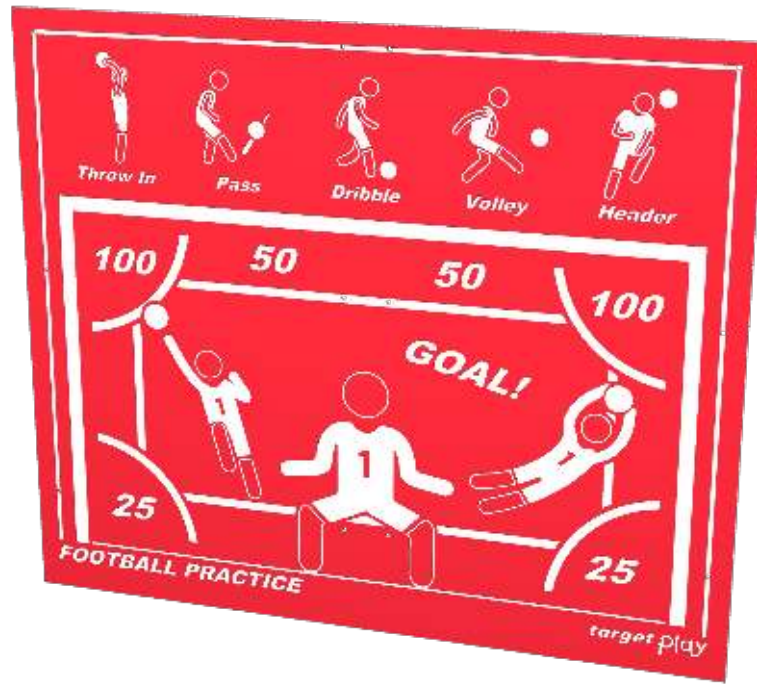

TG303 - FOOTBALL TARGET PLAY PANEL

creative
play

AGE RANGE ALL AGES

MULTIPLE CHILDREN

SURFACE AREA - N/A

COMPATIBLE WITH TWIN WIRE 868 MESH OR:

TG102 - 2M MESH (INC POSTS)

TG103 - 3M MESH (INC POSTS)

TG304 - HALF FOOTBALL TARGET PLAY PANEL

	INSTALLERS REQUIRED	2
	TIME REQUIRED	2.5 HOURS
	FOUNDATIONS	N/A
	FREE FALL HEIGHT	N/A
	PRODUCT DIMENSIONS	H - 2M, W - 2.4M

TG303 - FOOTBALL TARGET PLAY PANEL

01244 375 627