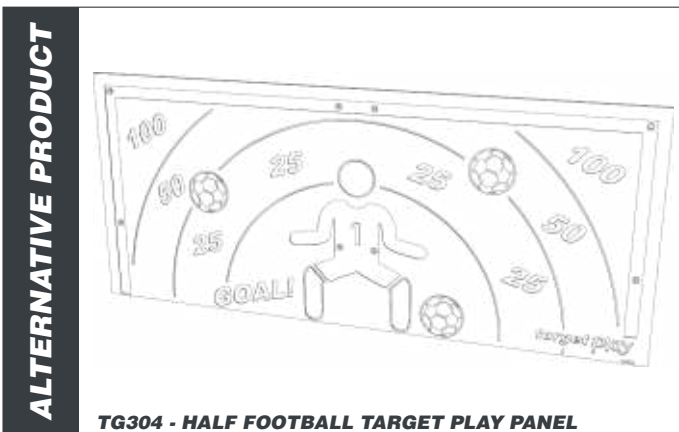

TG303 - FOOTBALL TARGET PLAY PANEL

creative
play

AGE RANGE ALL AGES

MULTIPLE CHILDREN

SURFACE AREA - N/A

COMPATIBLE WITH TWIN WIRE 868 MESH OR:

TG102 - 2M MESH (INC POSTS)

TG103 - 3M MESH (INC POSTS)

TG304 - HALF FOOTBALL TARGET PLAY PANEL

	INSTALLERS REQUIRED	2
	TIME REQUIRED	2.5 HOURS
	FOUNDATIONS	N/A
	FREE FALL HEIGHT	N/A
	PRODUCT DIMENSIONS	H - 2M, W - 2.4M

TG303 - FOOTBALL TARGET PLAY PANEL

01244 375 627