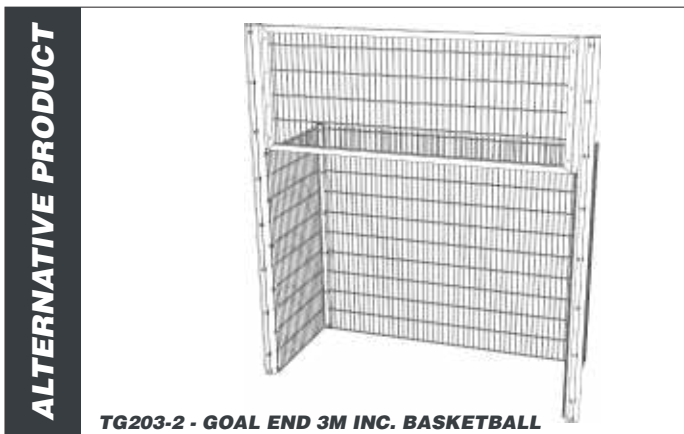

TG203-2 - GOAL END 3M INC. BASKETBALL

AGE RANGE ALL AGES

MULTIPLE CHILDREN

SURFACE AREA - N/A

	INSTALLERS REQUIRED	2
	TIME REQUIRED	4 HOURS
	FOUNDATIONS	0.75M³
	FREE FALL HEIGHT	N/A
	PRODUCT DIMENSIONS	H - 3.2M, W - 2.7M