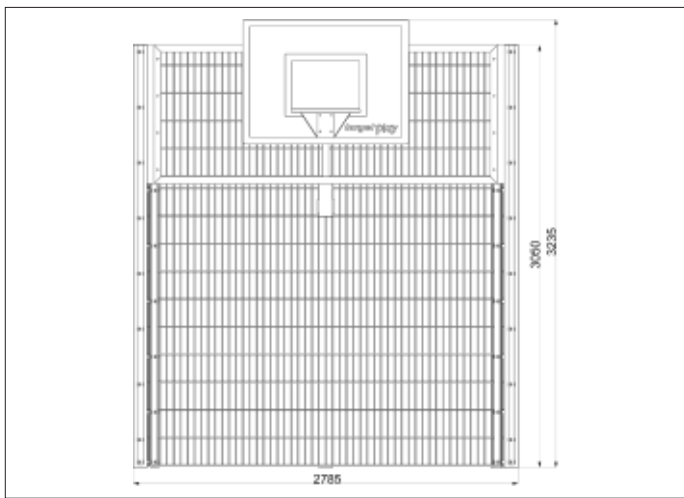

TG203-2 - GOAL END 3M INC. BASKETBALL

AGE RANGE ALL AGES

MULTIPLE CHILDREN

SURFACE AREA - N/A

	INSTALLERS REQUIRED	2
	TIME REQUIRED	4 HOURS
	FOUNDATIONS	0.75M³
	FREE FALL HEIGHT	N/A
	PRODUCT DIMENSIONS	H - 3.2M, W - 2.7M