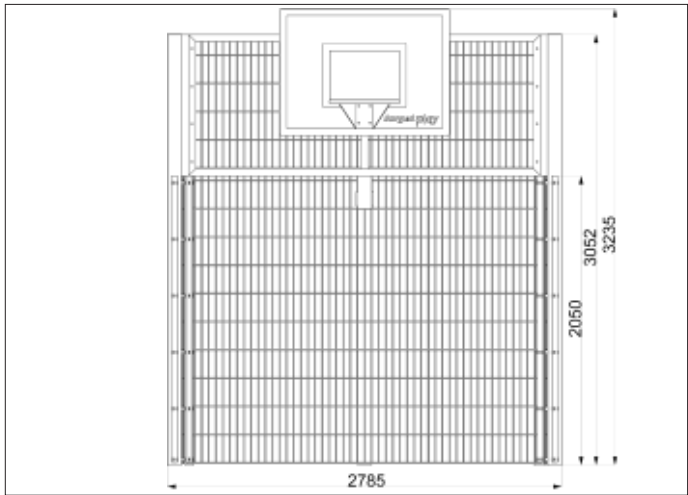

TG202-2 - GOAL END INC. BASKETBALL

AGE RANGE ALL AGES

MULTIPLE CHILDREN

SURFACE AREA - N/A

	INSTALLERS REQUIRED	2
	TIME REQUIRED	4 HOURS
	FOUNDATIONS	0.7M³
	FREE FALL HEIGHT	N/A
	PRODUCT DIMENSIONS	H - 3.2M, W - 2.7M