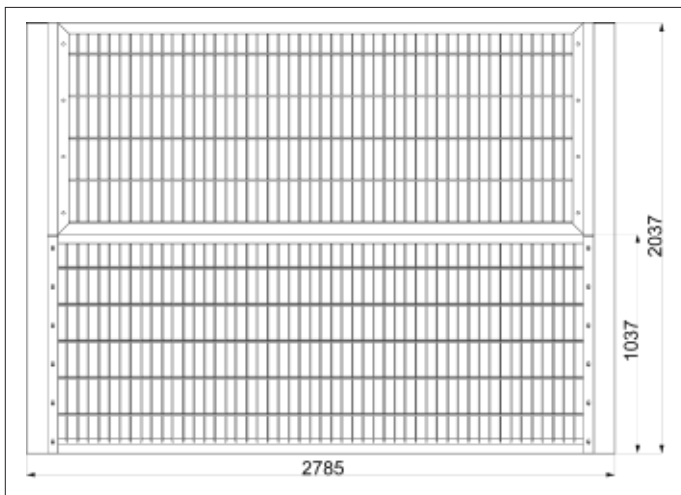

# TG201-1 - 5 A SIDE GOAL

creative  
play

**AGE RANGE** ALL AGES

**MULTIPLE CHILDREN**

**SURFACE AREA - N/A**

**COMPATIBLE WITH:**

TG101 - 1M MESH PANEL  
INC. POSTS

TG102 - 2M MESH PANEL  
INC. POSTS

	<b>INSTALLERS REQUIRED</b>	<b>2</b>
	<b>TIME REQUIRED</b>	<b>4 HOURS</b>
	<b>FOUNDATIONS</b>	<b>0.54M<sup>3</sup></b>
	<b>FREE FALL HEIGHT</b>	<b>N/A</b>
	<b>PRODUCT DIMENSIONS</b>	<b>H - 2M, W - 2.8M</b>

## TG201-1 - 5 A SIDE GOAL