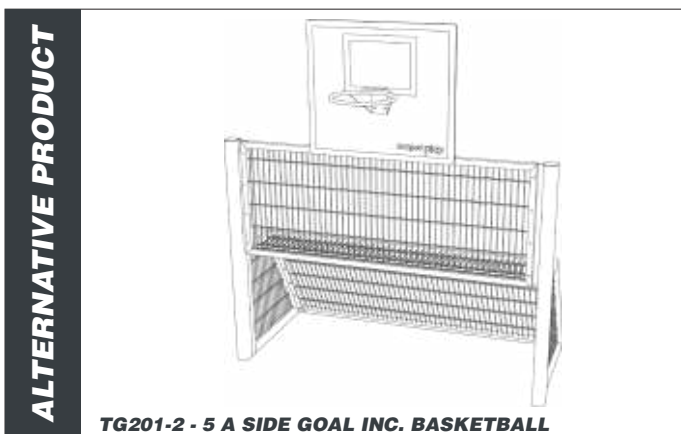

# TG201-1 - 5 A SIDE GOAL

creative  
play

**AGE RANGE** ALL AGES

**MULTIPLE CHILDREN**

**SURFACE AREA - N/A**

**COMPATIBLE WITH:**

TG101 - 1M MESH PANEL  
INC. POSTS

TG102 - 2M MESH PANEL  
INC. POSTS

	<b>INSTALLERS REQUIRED</b>	<b>2</b>
	<b>TIME REQUIRED</b>	<b>4 HOURS</b>
	<b>FOUNDATIONS</b>	<b>0.54M<sup>3</sup></b>
	<b>FREE FALL HEIGHT</b>	<b>N/A</b>
	<b>PRODUCT DIMENSIONS</b>	<b>H - 2M, W - 2.8M</b>