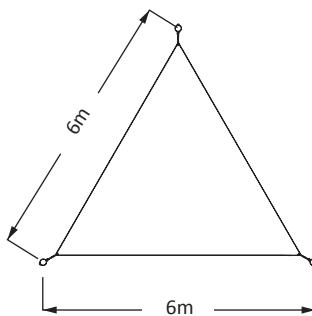

SAIL SHADE - TRIANGLE

creative
play

HEIGHT: 2.9
MIN. AREA: 24 / 31 / 38m²
min. area includes 1m freespace

Steel uprights are powder coated tubular steel, which gives a smooth durable clean finish.

Fastenings are tamper-proof or capped with secure custom-made plastic tamper proof covers.

Heavy duty HDPE shade fabric, designed to block out up to 98% of UV rays, whilst allowing heat to escape through.

REF: SS106