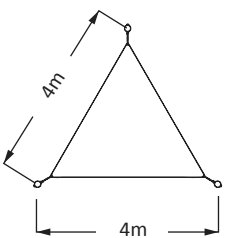

SAIL SHADE - TRIANGLE

creative
play

HEIGHT: 2.9
MIN. AREA: 24 / 31 / 38m²
min. area includes 1m freespace

Steel uprights are powder coated tubular steel, which gives a smooth durable clean finish.

Fastenings are tamper-proof or capped with secure custom-made plastic tamper proof covers.

Heavy duty HDPE shade fabric, designed to block out up to 98% of UV rays, whilst allowing heat to escape through.

REF: SS104