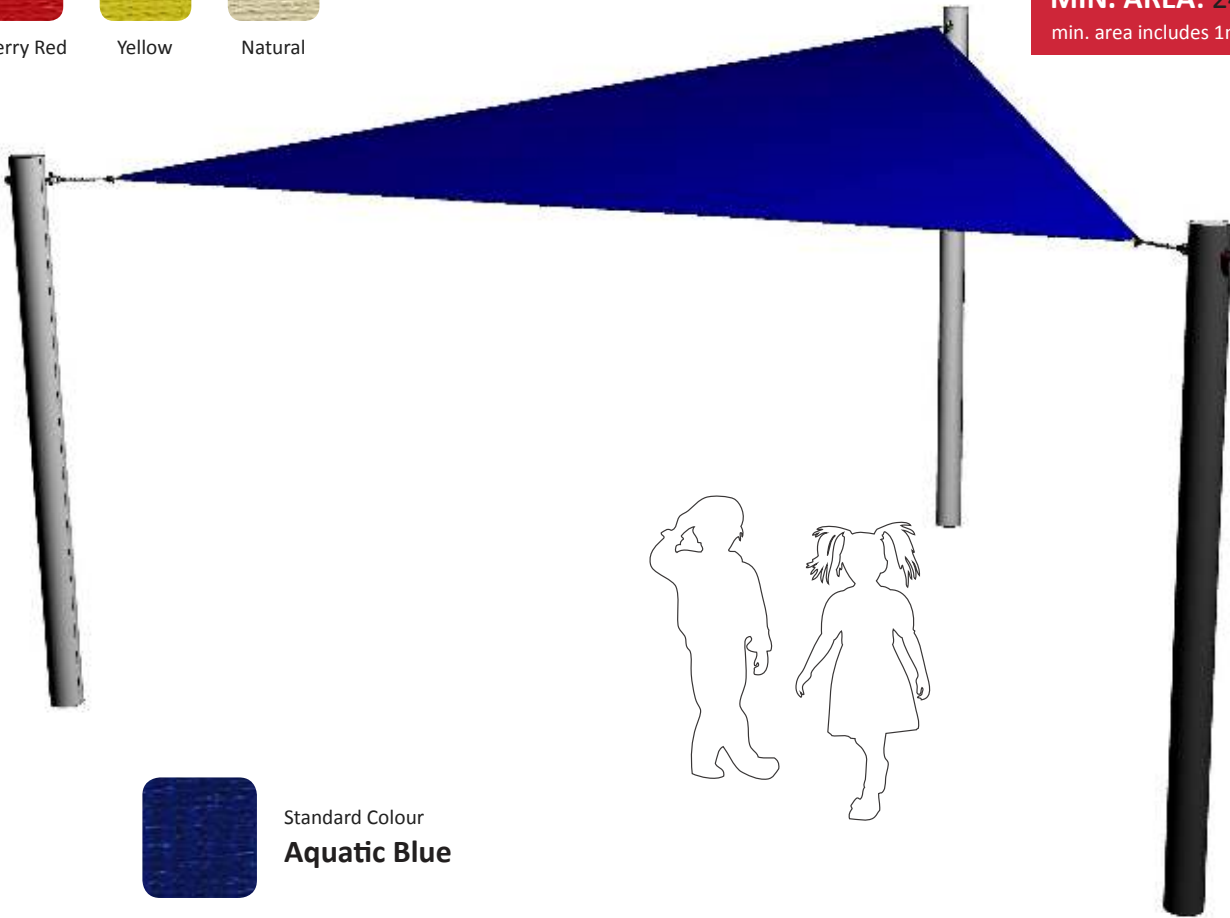

SAIL SHADE - TRIANGLE

creative
play

Cherry Red

Yellow

Natural

HEIGHT: 2.9
MIN. AREA: 24 / 31 / 38m²
min. area includes 1m freespace

Standard Colour
Aquatic Blue

Steel uprights are powder coated tubular steel, which gives a smooth durable clean finish.

Fastenings are tamper-proof or capped with secure custom-made plastic tamper proof covers.

Heavy duty HDPE shade fabric, designed to block out up to 98% of UV rays, whilst allowing heat to escape through.