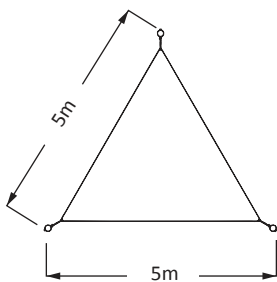

SAIL SHADE - TRIANGLE

creative
play

HEIGHT: 2.9
MIN. AREA: 24 / 31 / 38m²
min. area includes 1m freespace

Steel uprights are powder coated tubular steel, which gives a smooth durable clean finish.

Fastenings are tamper-proof or capped with secure custom-made plastic tamper proof covers.

Heavy duty HDPE shade fabric, designed to block out up to 98% of UV rays, whilst allowing heat to escape through.

REF: SS105