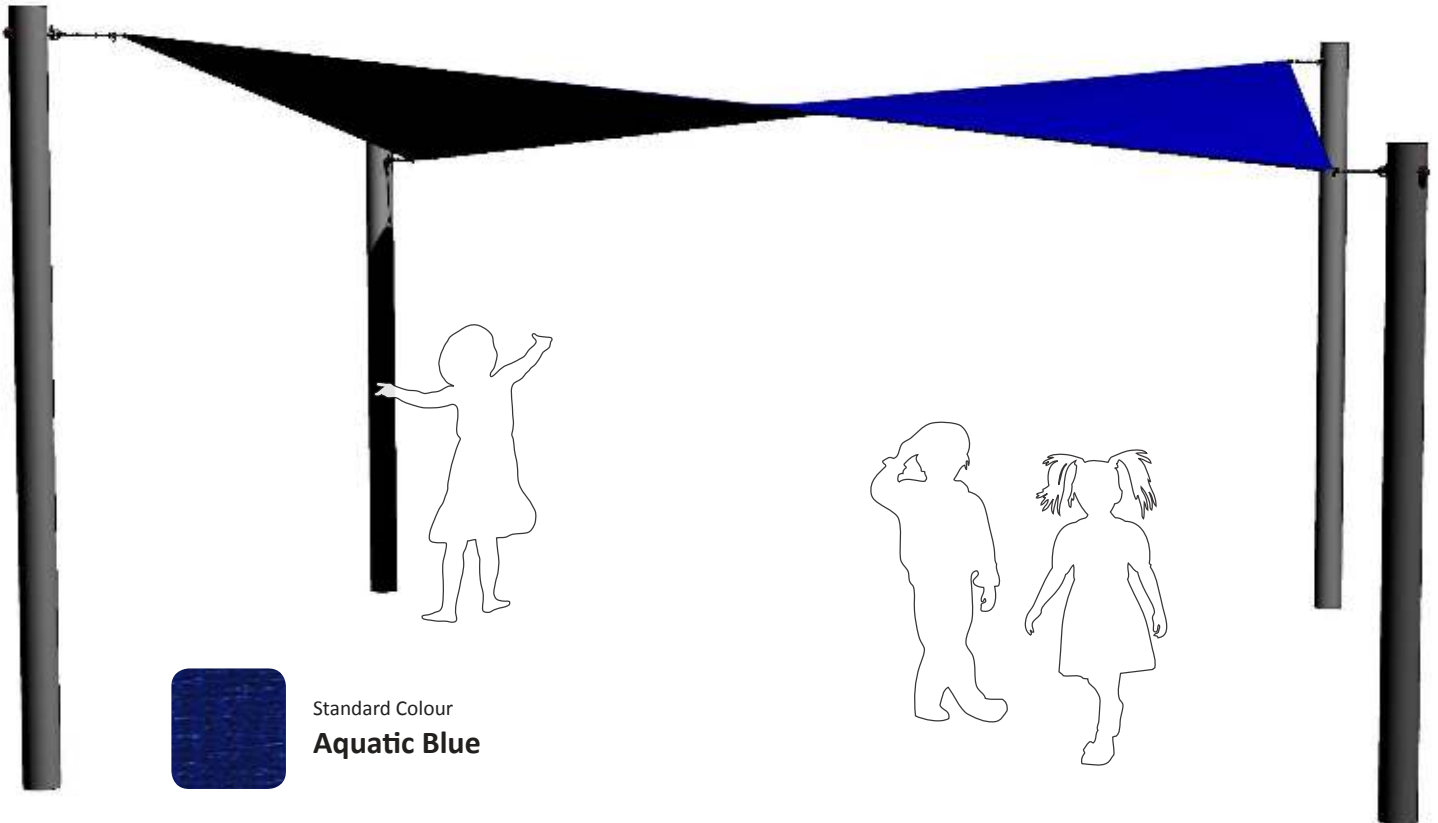

SAIL SHADE - SQUARE

creative
play

Cherry Red

Yellow

Natural

HEIGHT: 2.9

MIN. AREA: 36 / 49 / 64m²

min. area includes 1m freespace

Standard Colour
Aquatic Blue

Steel uprights are powder coated tubular steel, which gives a smooth durable clean finish.

Fastenings are tamper-proof or capped with secure custom-made plastic tamper proof covers.

Heavy duty HDPE shade fabric, designed to block out up to 98% of UV rays, whilst allowing heat to escape through.

REF: SS101

REF: SS102

REF: SS103