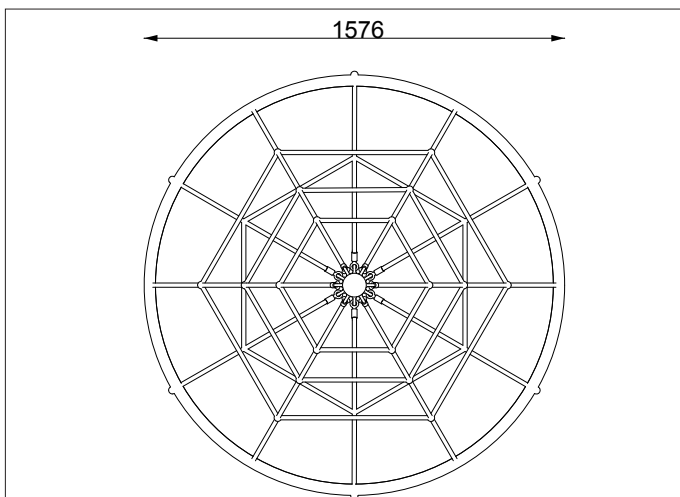

ROPE NET PYRAMID - SPINNER

creative
play

7+

7 - 11 YEARS

MULTIPLE PERSON USE

25M² MINIMUM AREA

ALTERNATIVE PRODUCT (SR114)

ROPE NET PYRAMID

	INSTALLERS REQUIRED	2
	TIME REQUIRED	3 HOURS
	FOUNDATIONS	0.34M³
	FREE FALL HEIGHT	2M
	OVERALL WEIGHT	TBC
	HEAVIEST PART	TBC
	LARGEST PART	H - 2M W - 0.09M

SR115 - ROPE NET PYRAMID - SPINNER

KB - 11.02.2016