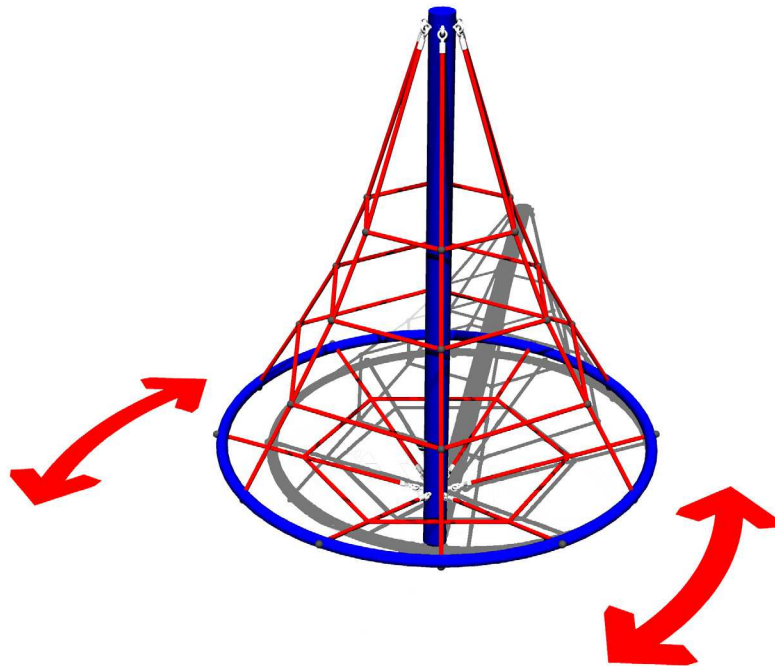

ROPE NET PYRAMID - SPINNER

creative
play

7+

7 - 11 YEARS

MULTIPLE PERSON USE

25M² MINIMUM AREA

ALTERNATIVE PRODUCT (SR114)

ROPE NET PYRAMID

	INSTALLERS REQUIRED	2
	TIME REQUIRED	3 HOURS
	FOUNDATIONS	0.34M³
	FREE FALL HEIGHT	2M
	OVERALL WEIGHT	TBC
	HEAVIEST PART	TBC
	LARGEST PART	H - 2M W - 0.09M

SR115 - ROPE NET PYRAMID - SPINNER

KB - 11.02.2016