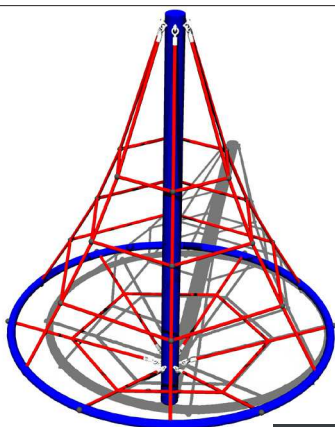

ROPE NET PYRAMID - SPINNER

creative
play

7+

7 - 11 YEARS

MULTIPLE PERSON USE

25M² MINIMUM AREA

ALTERNATIVE PRODUCT (SR114)

ROPE NET PYRAMID

	INSTALLERS REQUIRED	2
	TIME REQUIRED	3 HOURS
	FOUNDATIONS	0.34M³
	FREE FALL HEIGHT	2M
	OVERALL WEIGHT	TBC
	HEAVIEST PART	TBC
	LARGEST PART	H - 2M W - 0.09M

SR115 - ROPE NET PYRAMID - SPINNER

KB - 11.02.2016