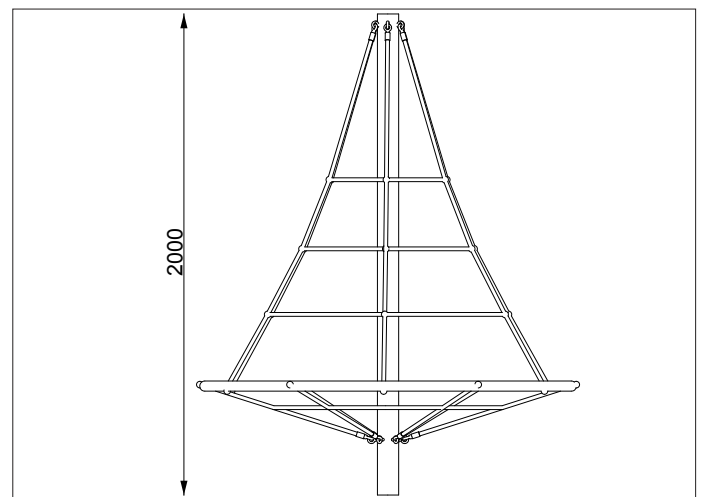

ROPE NET PYRAMID - SPINNER

creative
play

7+

7 - 11 YEARS

MULTIPLE PERSON USE

25M² MINIMUM AREA

ALTERNATIVE PRODUCT (SR114)

ROPE NET PYRAMID

	INSTALLERS REQUIRED	2
	TIME REQUIRED	3 HOURS
	FOUNDATIONS	0.34M³
	FREE FALL HEIGHT	2M
	OVERALL WEIGHT	TBC
	HEAVIEST PART	TBC
	LARGEST PART	H - 2M W - 0.09M

SR115 - ROPE NET PYRAMID - SPINNER

KB - 11.02.2016