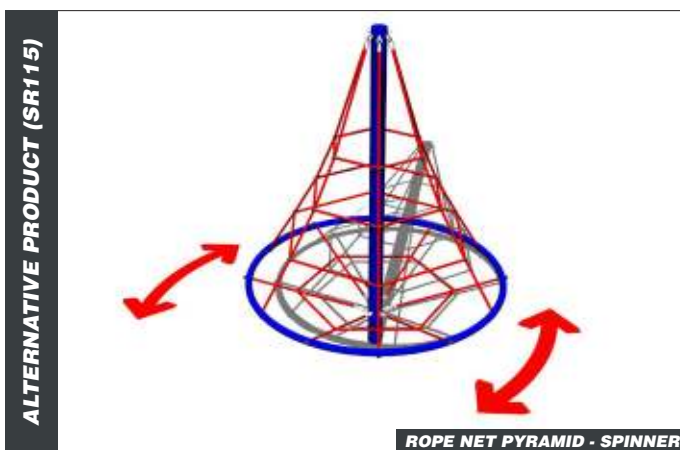

# ROPE NET PYRAMID

creative  
play

**7+** 7 - 11 YEARS

 **MULTIPLE PERSON USE**

 **25M<sup>2</sup> MINIMUM AREA**

	<b>INSTALLERS REQUIRED</b>	<b>2</b>
	<b>TIME REQUIRED</b>	<b>3 HOURS</b>
	<b>FOUNDATIONS</b>	<b>0.34M<sup>3</sup></b>
	<b>FREE FALL HEIGHT</b>	<b>2M</b>
	<b>OVERALL WEIGHT</b>	<b>TBC</b>
	<b>HEAVIEST PART</b>	<b>TBC</b>
	<b>LARGEST PART</b>	<b>H - 2M W - 0.90M</b>

## SR114 - ROPE NET PYRAMID

KB - 10.02.2016