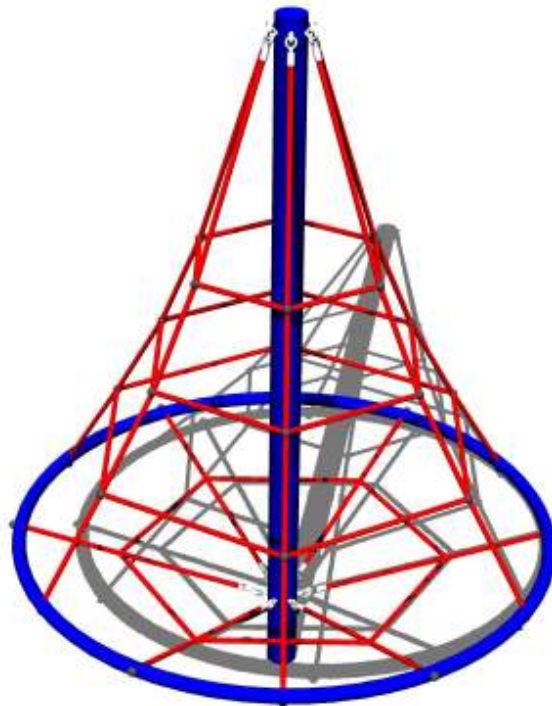

# ROPE NET PYRAMID

creative  
play

**7+** 7 - 11 YEARS

 **MULTIPLE PERSON USE**

 **25M<sup>2</sup> MINIMUM AREA**

	<b>INSTALLERS REQUIRED</b>	<b>2</b>
	<b>TIME REQUIRED</b>	<b>3 HOURS</b>
	<b>FOUNDATIONS</b>	<b>0.34M<sup>3</sup></b>
	<b>FREE FALL HEIGHT</b>	<b>2M</b>
	<b>OVERALL WEIGHT</b>	<b>TBC</b>
	<b>HEAVIEST PART</b>	<b>TBC</b>
	<b>LARGEST PART</b>	<b>H - 2M W - 0.90M</b>

## SR114 - ROPE NET PYRAMID

KB - 10.02.2016