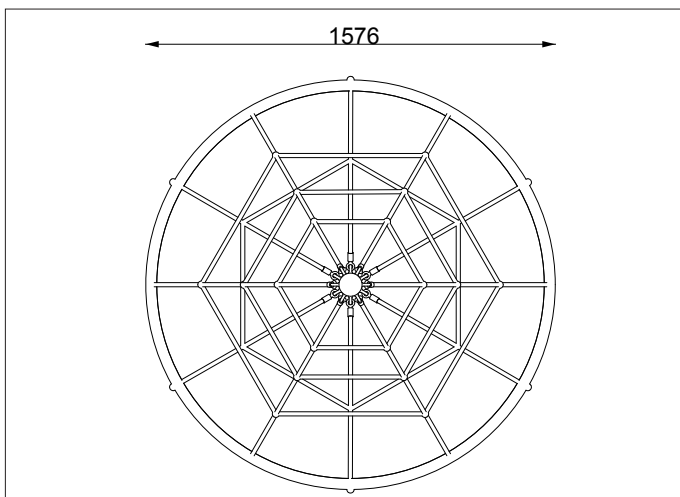

# ROPE NET PYRAMID

creative  
play

**7+** 7 - 11 YEARS

 **MULTIPLE PERSON USE**

 **25M<sup>2</sup> MINIMUM AREA**

	<b>INSTALLERS REQUIRED</b>	<b>2</b>
	<b>TIME REQUIRED</b>	<b>3 HOURS</b>
	<b>FOUNDATIONS</b>	<b>0.34M<sup>3</sup></b>
	<b>FREE FALL HEIGHT</b>	<b>2M</b>
	<b>OVERALL WEIGHT</b>	<b>TBC</b>
	<b>HEAVIEST PART</b>	<b>TBC</b>
	<b>LARGEST PART</b>	<b>H - 2M W - 0.90M</b>