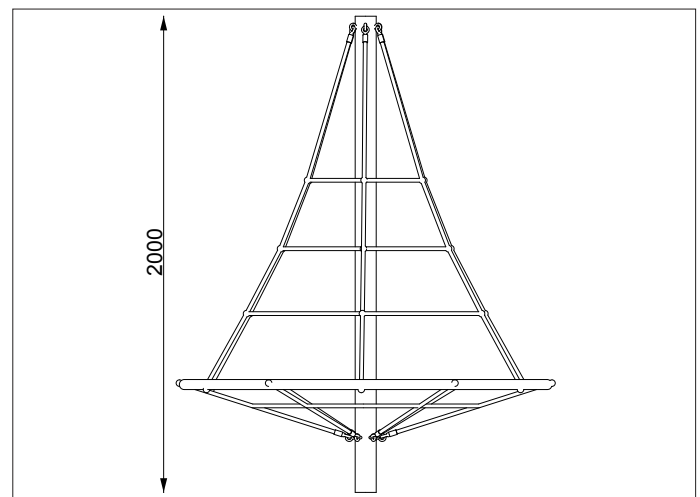

# ROPE NET PYRAMID

creative  
play

**7+** 7 - 11 YEARS

 **MULTIPLE PERSON USE**

 **25M<sup>2</sup> MINIMUM AREA**

	<b>INSTALLERS REQUIRED</b>	<b>2</b>
	<b>TIME REQUIRED</b>	<b>3 HOURS</b>
	<b>FOUNDATIONS</b>	<b>0.34M<sup>3</sup></b>
	<b>FREE FALL HEIGHT</b>	<b>2M</b>
	<b>OVERALL WEIGHT</b>	<b>TBC</b>
	<b>HEAVIEST PART</b>	<b>TBC</b>
	<b>LARGEST PART</b>	<b>H - 2M W - 0.90M</b>