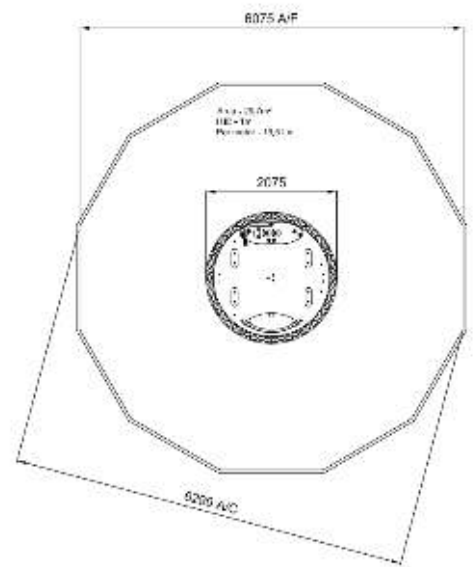

SIR000 Inclusive Scooter Roundabout

Free Fall Height: 1m
Minimum Area: 6.1m x 6.1m

SUITABLE FROM 3 years
Inclusive, Physical and Social Play

Complete with a Scooter Platform and Handle, the user can stand on the scooter and propel themselves forward just like being on a scooter. This roundabout can accommodate a wheelchair, Two users can sit and more can stand if they choose to do so. The wide central space facilitates a range of wheelchairs. Bump stops on both sides give a position to apply the wheelchairs brakes. The 'roll on roll off' design enables users to exit in a forward position.