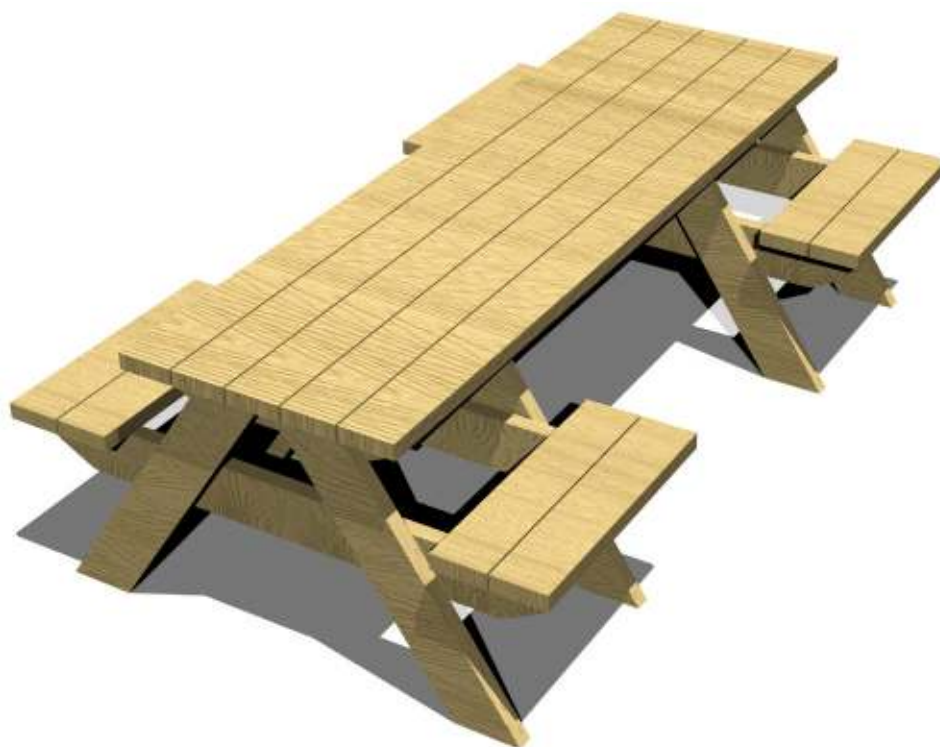

PT109 - 2.4M WHEELCHAIR INCLUSIVE PICNIC TABLE

creative
play

2+ 2 - 16+ YEARS

 **MULTIPLE PEOPLE**

 **0M² SURFACE AREA**

ALTERNATIVE PRODUCT

PT110 - 2.4M WHEELCHAIR INCLUSIVE PICNIC TABLE (UMBRELLA)

	INSTALLERS REQUIRED	2
	TIME REQUIRED	1 Hour
	FOUNDATIONS	0M³
	FREE FALL HEIGHT	0M
	OVERALL WEIGHT	TBC
	HEAVIEST PART	TBC
	LARGEST PART	H - 2.4M W - 0.7M

PT109 - 2.4M WHEELCHAIR INCLUSIVE PICNIC TABLE

☎ 01244 375 627

✉ sales@creativeplayuk.com

🌐 www.creativeplayuk.com