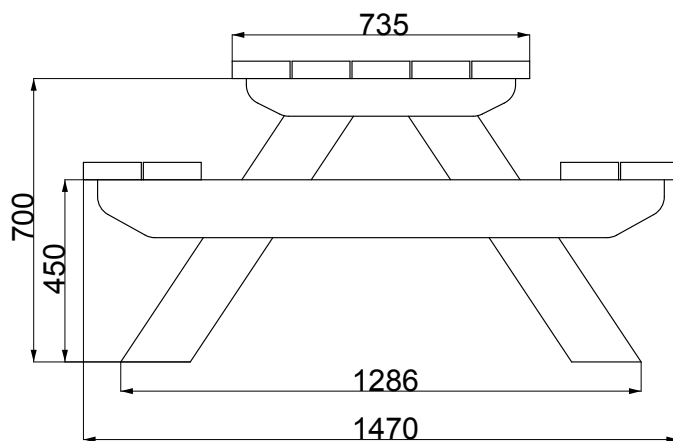

PT109 - 2.4M WHEELCHAIR INCLUSIVE PICNIC TABLE

creative
play

2+ 2 - 16+ YEARS

 **MULTIPLE PEOPLE**

 **0M² SURFACE AREA**

ALTERNATIVE PRODUCT

PT110 - 2.4M WHEELCHAIR INCLUSIVE PICNIC TABLE (UMBRELLA)

	INSTALLERS REQUIRED	2
	TIME REQUIRED	1 Hour
	FOUNDATIONS	0M³
	FREE FALL HEIGHT	0M
	OVERALL WEIGHT	TBC
	HEAVIEST PART	TBC
	LARGEST PART	H - 2.4M W - 0.7M