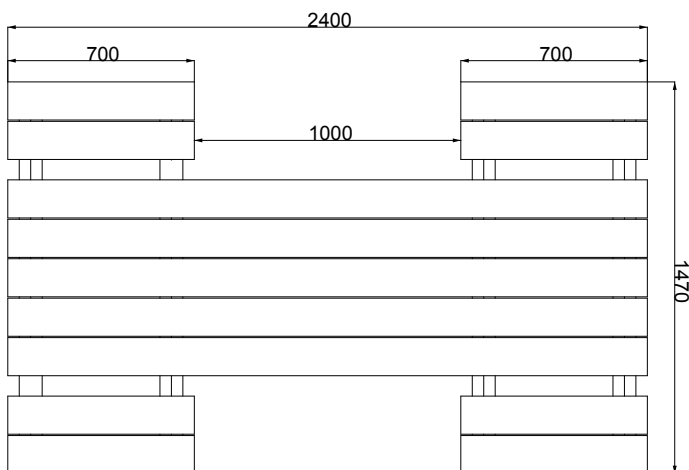

PT109 - 2.4M WHEELCHAIR INCLUSIVE PICNIC TABLE

creative
play

2+ 2 - 16+ YEARS

 **MULTIPLE PEOPLE**

 **0M² SURFACE AREA**

ALTERNATIVE PRODUCT

PT110 - 2.4M WHEELCHAIR INCLUSIVE PICNIC TABLE (UMBRELLA)

	INSTALLERS REQUIRED	2
	TIME REQUIRED	1 Hour
	FOUNDATIONS	0M³
	FREE FALL HEIGHT	0M
	OVERALL WEIGHT	TBC
	HEAVIEST PART	TBC
	LARGEST PART	H - 2.4M W - 0.7M