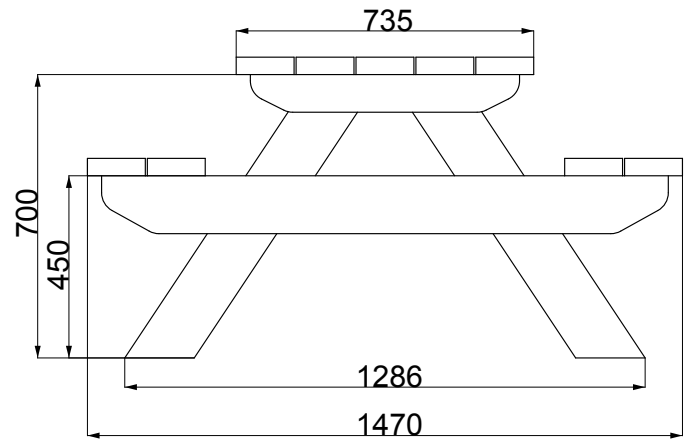

PT107 - 1.8M PICNIC TABLE

creative
play

2+ 2 - 16+ YEARS

 MULTIPLE PEOPLE

 0M² SURFACE AREA

ALTERNATIVE PRODUCT

PT108 - 1.8M PICNIC TABLE (UMBRELLA)

	INSTALLERS REQUIRED	2
	TIME REQUIRED	1 Hour
	FOUNDATIONS	0M³
	FREE FALL HEIGHT	0M
	OVERALL WEIGHT	TBC
	HEAVIEST PART	TBC
	LARGEST PART	H - 1.8M W - 0.7M

PT107 - 1.8M PICNIC TABLE