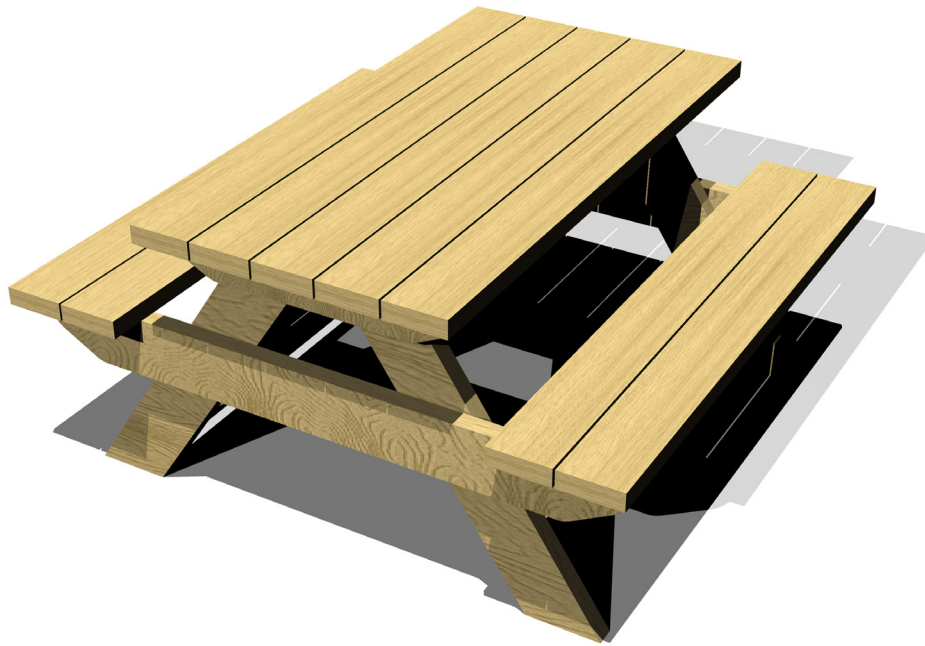

PT107 - 1.8M PICNIC TABLE

creative
play

2+ 2 - 16+ YEARS

 MULTIPLE PEOPLE

 0M² SURFACE AREA

ALTERNATIVE PRODUCT

PT108 - 1.8M PICNIC TABLE (UMBRELLA)

	INSTALLERS REQUIRED	2
	TIME REQUIRED	1 Hour
	FOUNDATIONS	0M³
	FREE FALL HEIGHT	0M
	OVERALL WEIGHT	TBC
	HEAVIEST PART	TBC
	LARGEST PART	H - 1.8M W - 0.7M

PT107 - 1.8M PICNIC TABLE