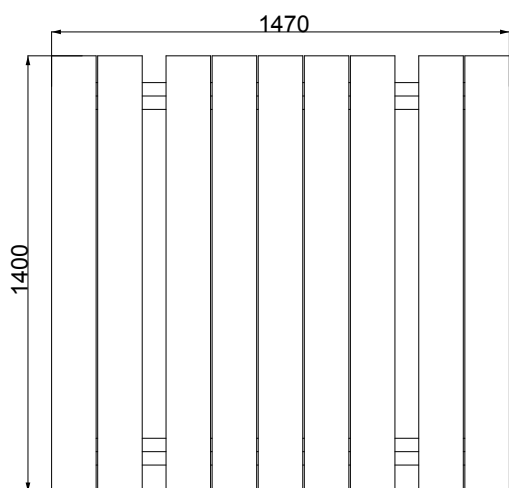

PT105 - 1.4M PICNIC TABLE

creative
play

2+ 2 - 16+ YEARS

MULTIPLE PEOPLE

0M² SURFACE AREA

ALTERNATIVE PRODUCT

PT106 - 1.4M PICNIC TABLE (UMBRELLA)

	INSTALLERS REQUIRED	2
	TIME REQUIRED	1 Hour
	FOUNDATIONS	0M³
	FREE FALL HEIGHT	0M
	OVERALL WEIGHT	TBC
	HEAVIEST PART	TBC
	LARGEST PART	H - 1.4M W - 0.7M

PT105 - 1.4M PICNIC TABLE