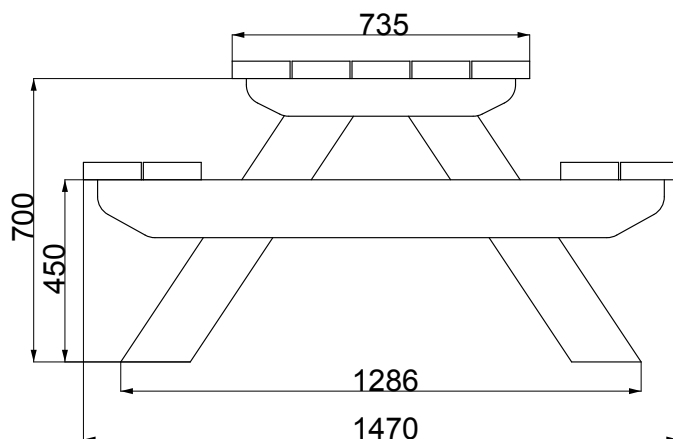

PT105 - 1.4M PICNIC TABLE

creative
play

2+ 2 - 16+ YEARS

MULTIPLE PEOPLE

0M² SURFACE AREA

ALTERNATIVE PRODUCT

PT106 - 1.4M PICNIC TABLE (UMBRELLA)

	INSTALLERS REQUIRED	2
	TIME REQUIRED	1 Hour
	FOUNDATIONS	0M³
	FREE FALL HEIGHT	0M
	OVERALL WEIGHT	TBC
	HEAVIEST PART	TBC
	LARGEST PART	H - 1.4M W - 0.7M

PT105 - 1.4M PICNIC TABLE