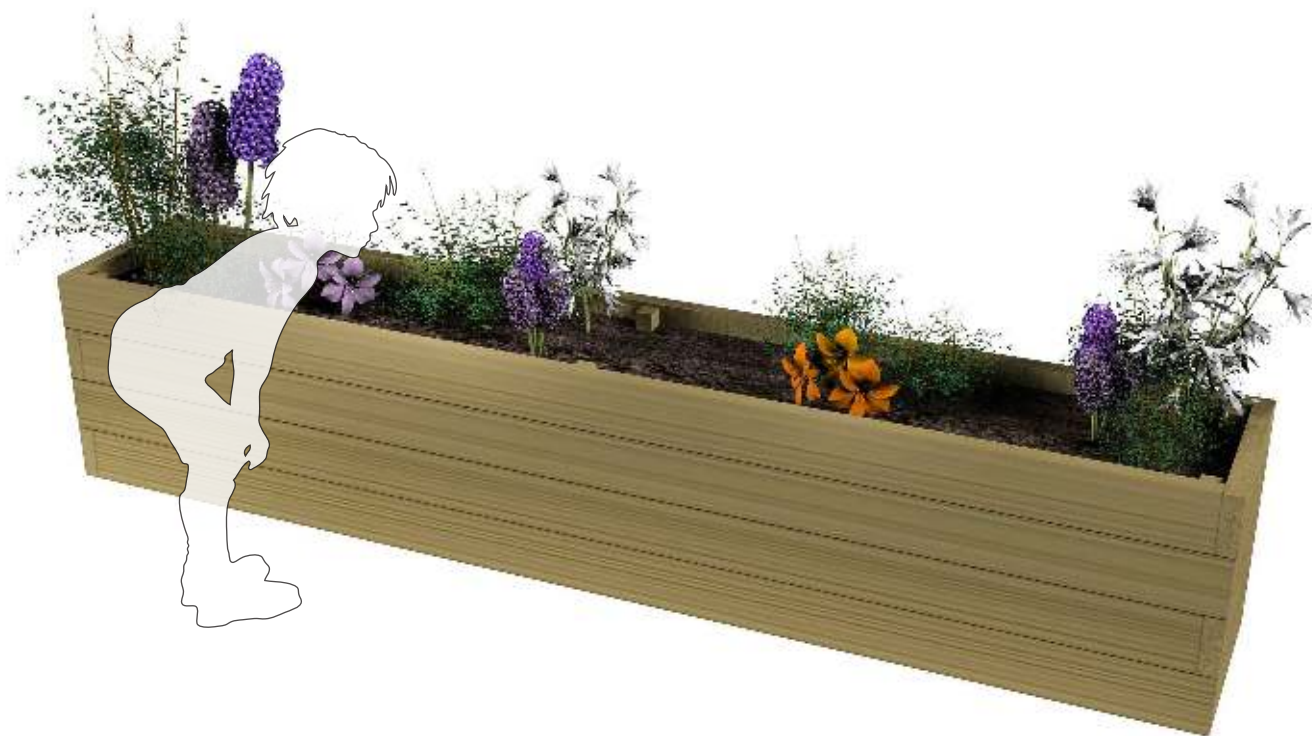

TIMBER PLANTER 3m x 0.5m

creative
play

HEIGHT: 0.57m
LENGTH: 3m

*Plants and soil not included

All our timbers are pressure treated with a chrome-free and arsenic-free preservative which protects against decay and insect attack for 20 years.

Geotextile lining is used as a barrier to protect the timber, allowing draining whilst retaining the soil fines.

High quality countersunk torx head wood screw with special thread. Hardened steel with a brass effect finish.