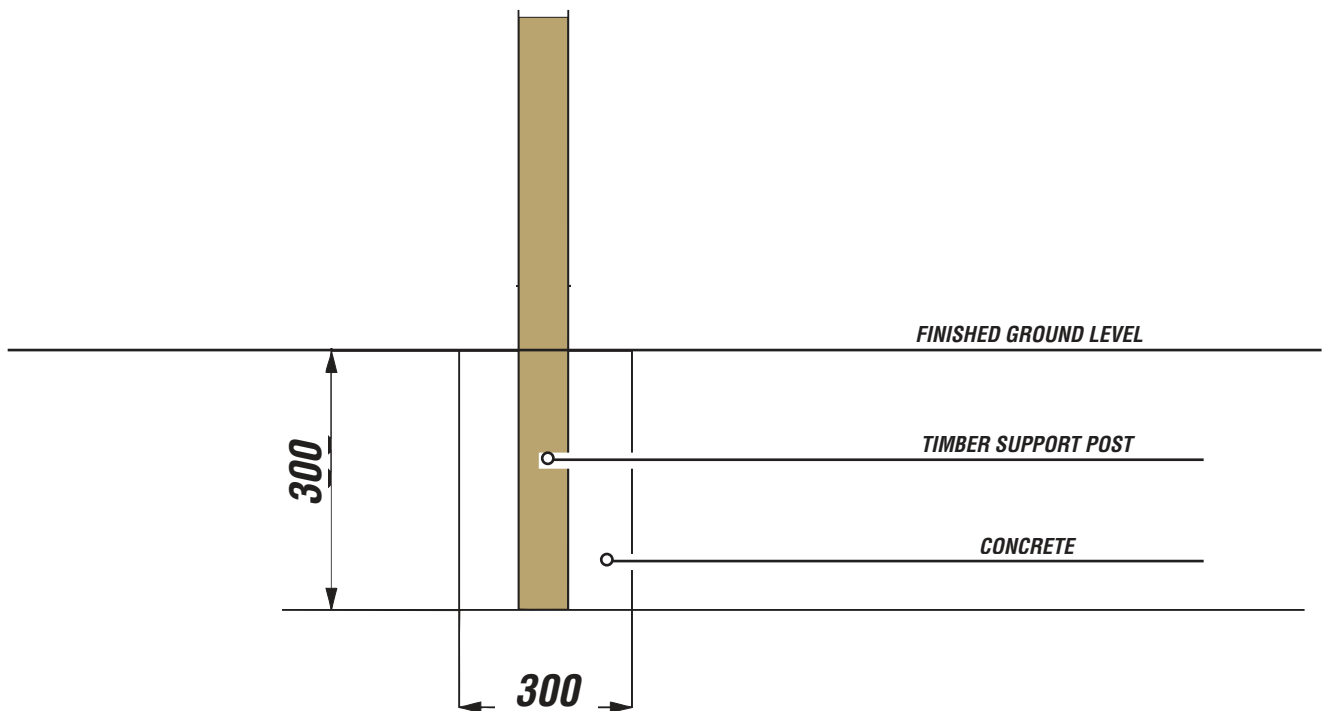

TIMBER PLANTER 1m x 1m

Installation Instructions

**creative
play**

PARTS required

TIMBER PLANTER 1m X 1m

TOOLS required

Foundation Details

Installation Instructions

1

SET TIMBER PLANTER INTO FOUNDATIONS

AS SHOWN ON FOUNDATION DETAILS PAGE

Additional Dimensions