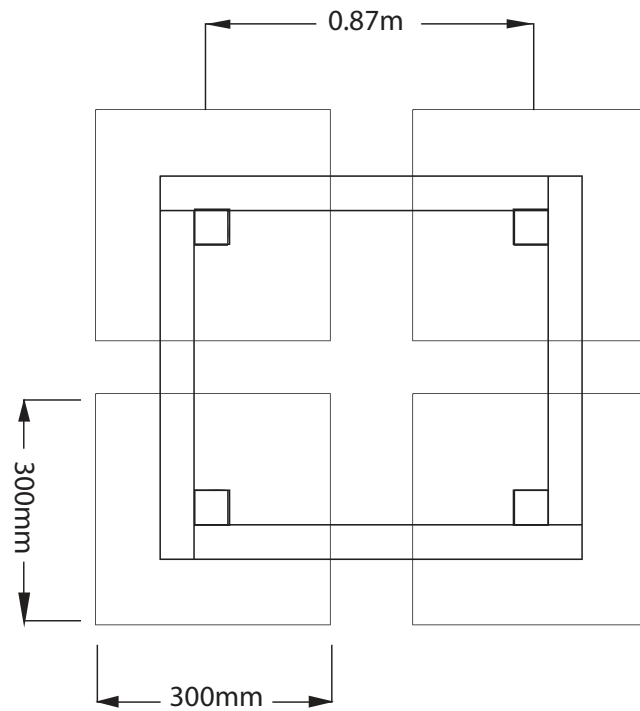

TIMBER PLANTER 1m x 1m

Installation Instructions

**creative
play**

PARTS required

TIMBER PLANTER 1m X 1m

TOOLS required

Foundation Details

Installation Instructions

1

SET TIMBER PLANTER INTO FOUNDATIONS

AS SHOWN ON FOUNDATION DETAILS PAGE

Additional Dimensions