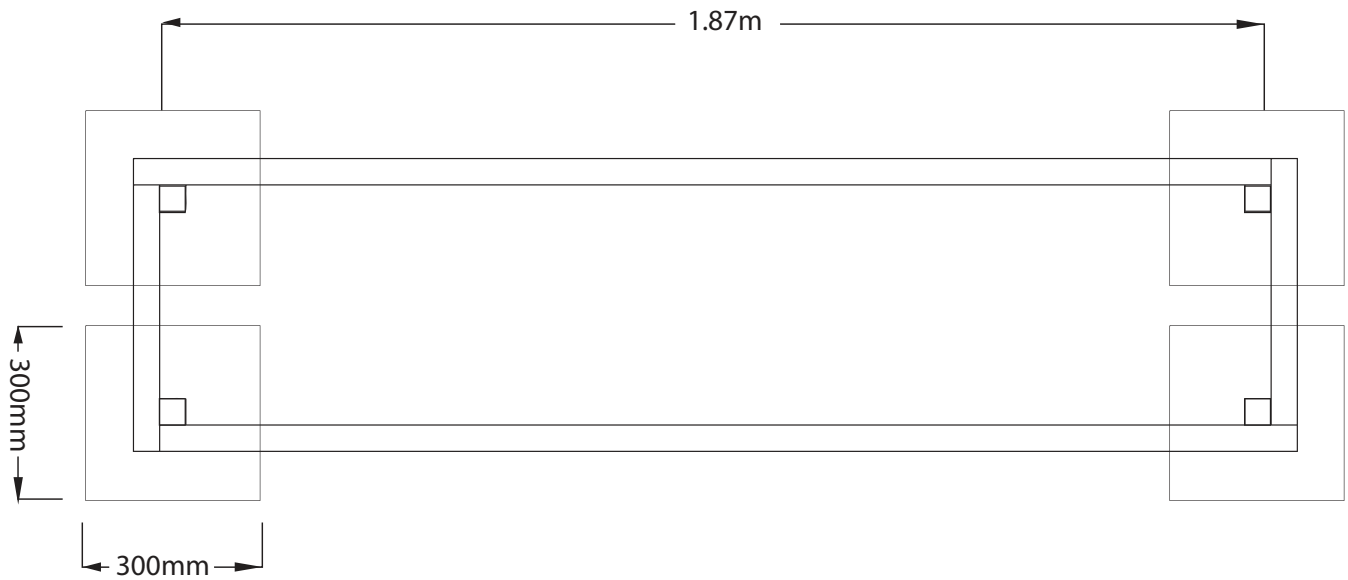

TIMBER PLANTER 2m x 0.5m

Installation Instructions

**creative
play**

PARTS required

TIMBER PLANTER 2m X 0.5m

TOOLS required

Foundation Details

Installation Instructions

1

SET TIMBER PLANTER INTO FOUNDATIONS

AS SHOWN ON FOUNDATION DETAILS PAGE

Additional Dimensions