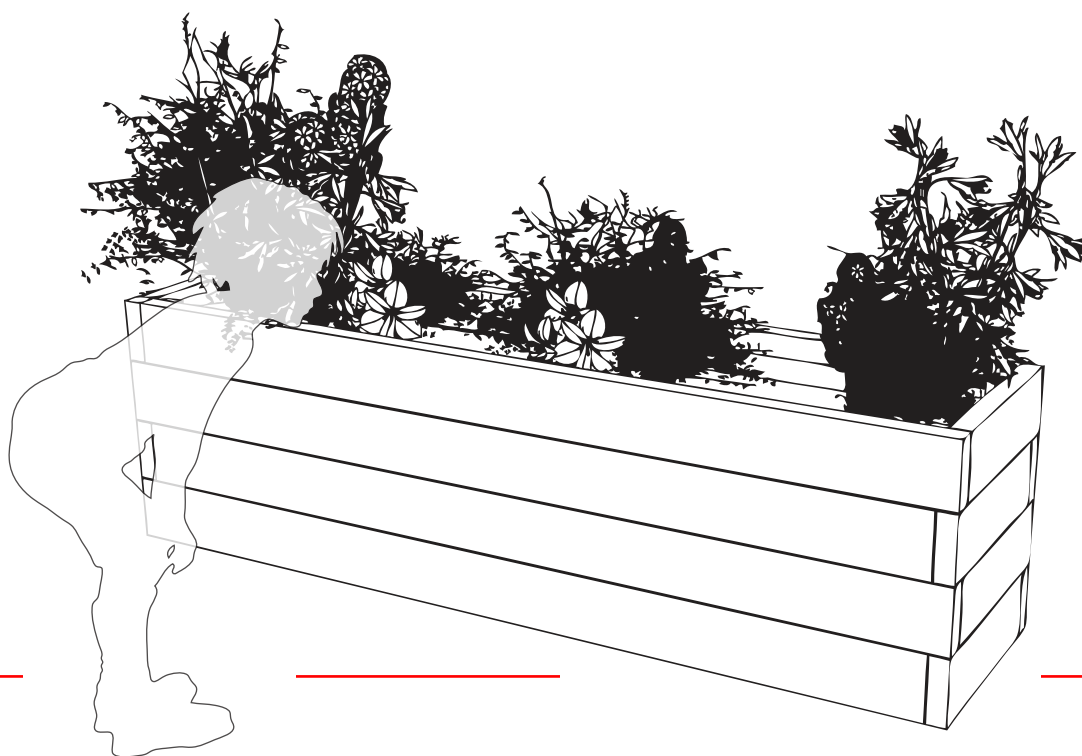

TIMBER PLANTER 2m x 0.5m

Installation Instructions

**creative
play**

PARTS required

TIMBER PLANTER 2m X 0.5m

TOOLS required

Foundation Details

Installation Instructions

1

SET TIMBER PLANTER INTO FOUNDATIONS

AS SHOWN ON FOUNDATION DETAILS PAGE

Additional Dimensions