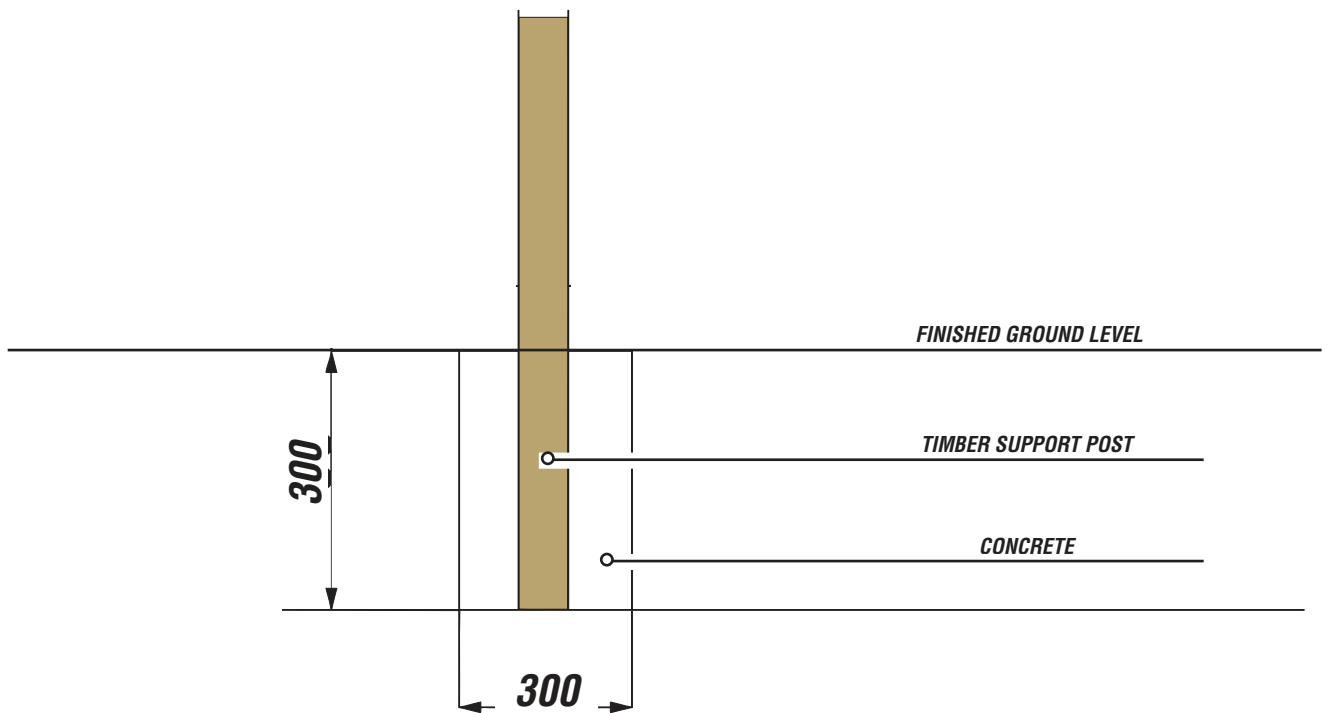

TIMBER PLANTER 2m x 0.5m

Installation Instructions

**creative
play**

PARTS required

TIMBER PLANTER 2m X 0.5m

TOOLS required

Foundation Details

Installation Instructions

1

SET TIMBER PLANTER INTO FOUNDATIONS

AS SHOWN ON FOUNDATION DETAILS PAGE

Additional Dimensions