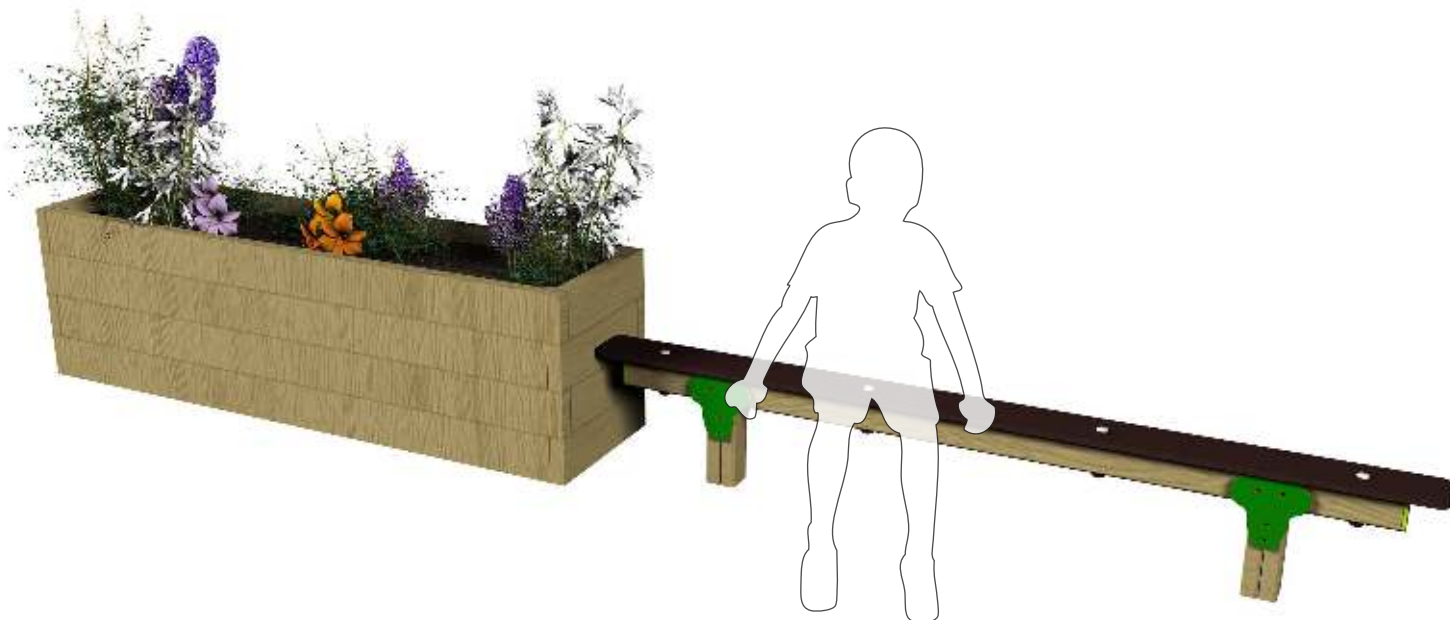

TIMBER PLANTER 2m WITH SEAT

creative
play

SEAT HEIGHT: 0.36m
LENGTH: 4.3m

*Plants and soil not included

All our timbers are pressure treated with a chrome-free and arsenic-free preservative which protects against decay and insect attack for 20 years.

Geotextile lining is used as a barrier to protect the timber, allowing draining whilst retaining the soil fines.

High quality countersunk torx head wood screw with special thread. Hardened steel with a brass effect finish.