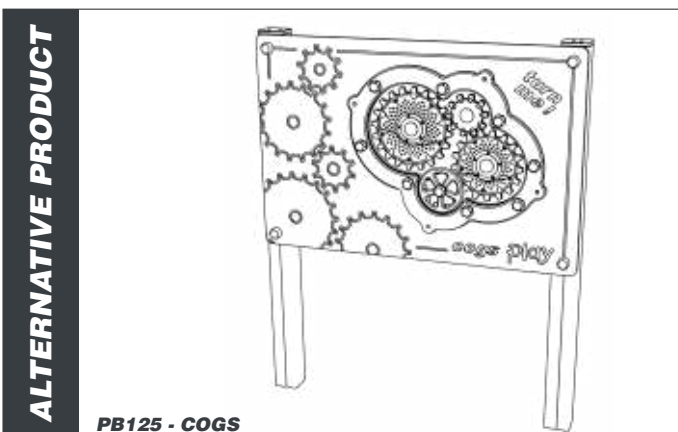

PB131 - MAZE

creative
play

AGE RANGE 5 - 16+

MULTIPLE CHILDREN

SURFACE AREA - N/A

| | | |
|--|----------------------------|-------------------------------------|
| | INSTALLERS REQUIRED | 2 |
| | TIME REQUIRED | 2 HOURS |
| | FOUNDATIONS | 0.18M³ |
| | FREE FALL HEIGHT | N/A |
| | PRODUCT DIMENSIONS | H - 1.4M, W - 1.1M, D - 0.1M |

PB131 - MAZE