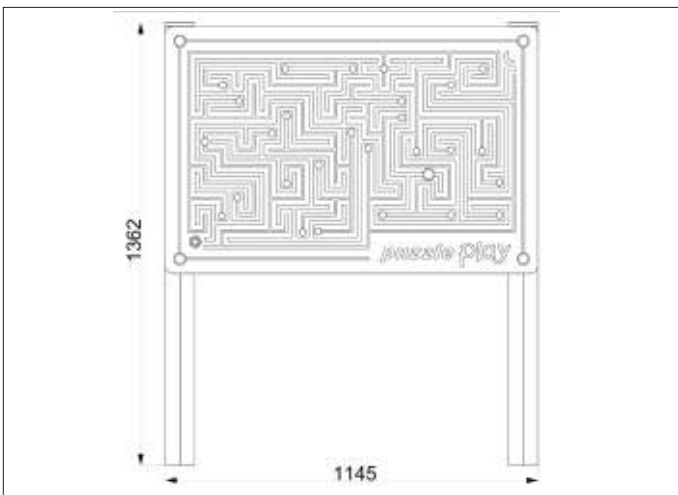

PB131 - MAZE

creative
play

AGE RANGE 5 - 16+

MULTIPLE CHILDREN

SURFACE AREA - N/A

| | | |
|--|----------------------------|-------------------------------------|
| | INSTALLERS REQUIRED | 2 |
| | TIME REQUIRED | 2 HOURS |
| | FOUNDATIONS | 0.18M³ |
| | FREE FALL HEIGHT | N/A |
| | PRODUCT DIMENSIONS | H - 1.4M, W - 1.1M, D - 0.1M |

PB131 - MAZE