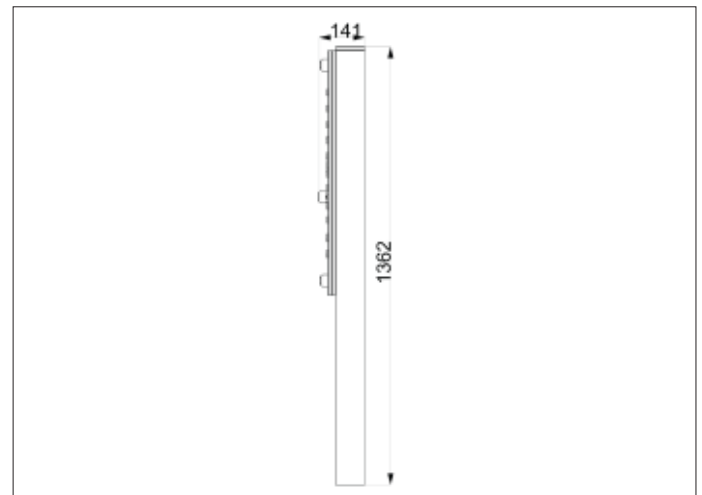

PB131 - MAZE

creative
play

AGE RANGE 5 - 16+

MULTIPLE CHILDREN

SURFACE AREA - N/A

| | | |
|--|----------------------------|-------------------------------------|
| | INSTALLERS REQUIRED | 2 |
| | TIME REQUIRED | 2 HOURS |
| | FOUNDATIONS | 0.18M³ |
| | FREE FALL HEIGHT | N/A |
| | PRODUCT DIMENSIONS | H - 1.4M, W - 1.1M, D - 0.1M |