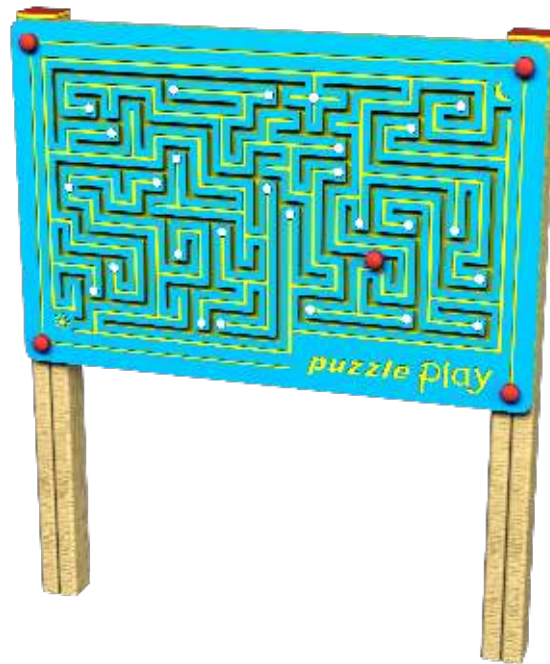

PB131 - MAZE

creative
play

AGE RANGE 5 - 16+

MULTIPLE CHILDREN

SURFACE AREA - N/A

| | | |
|--|----------------------------|-------------------------------------|
| | INSTALLERS REQUIRED | 2 |
| | TIME REQUIRED | 2 HOURS |
| | FOUNDATIONS | 0.18M³ |
| | FREE FALL HEIGHT | N/A |
| | PRODUCT DIMENSIONS | H - 1.4M, W - 1.1M, D - 0.1M |

PB131 - MAZE