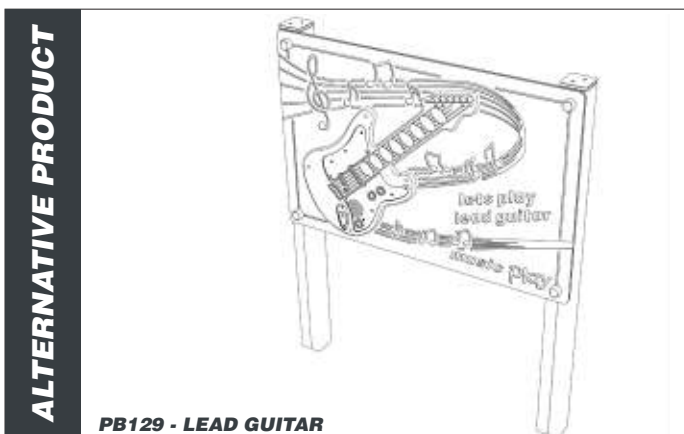

# PB130 - BASS GUITAR

creative  
play

**AGE RANGE** 5 - 16+

**MULTIPLE CHILDREN**

**SURFACE AREA - N/A**

	<b>INSTALLERS REQUIRED</b>	<b>2</b>
	<b>TIME REQUIRED</b>	<b>2 HOURS</b>
	<b>FOUNDATIONS</b>	<b>0.18M<sup>3</sup></b>
	<b>FREE FALL HEIGHT</b>	<b>N/A</b>
	<b>PRODUCT DIMENSIONS</b>	<b>H - 1.4M, W - 1.1M, D - 0.1M</b>