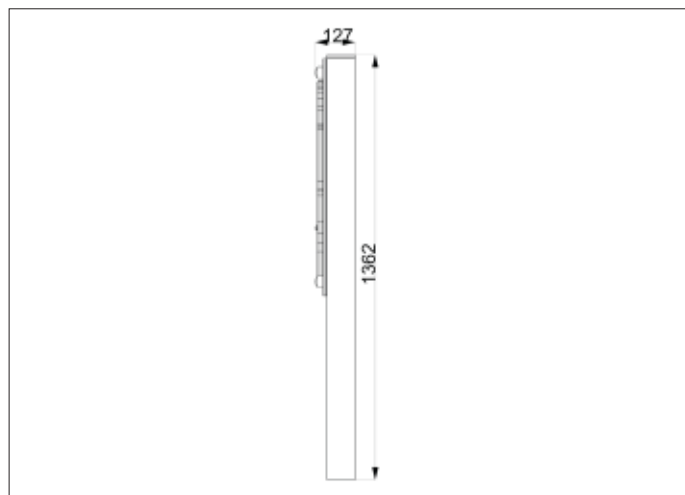

# PB130 - BASS GUITAR

creative  
play

**AGE RANGE** 5 - 16+

**MULTIPLE CHILDREN**

**SURFACE AREA - N/A**

	<b>INSTALLERS REQUIRED</b>	<b>2</b>
	<b>TIME REQUIRED</b>	<b>2 HOURS</b>
	<b>FOUNDATIONS</b>	<b>0.18M<sup>3</sup></b>
	<b>FREE FALL HEIGHT</b>	<b>N/A</b>
	<b>PRODUCT DIMENSIONS</b>	<b>H - 1.4M, W - 1.1M, D - 0.1M</b>