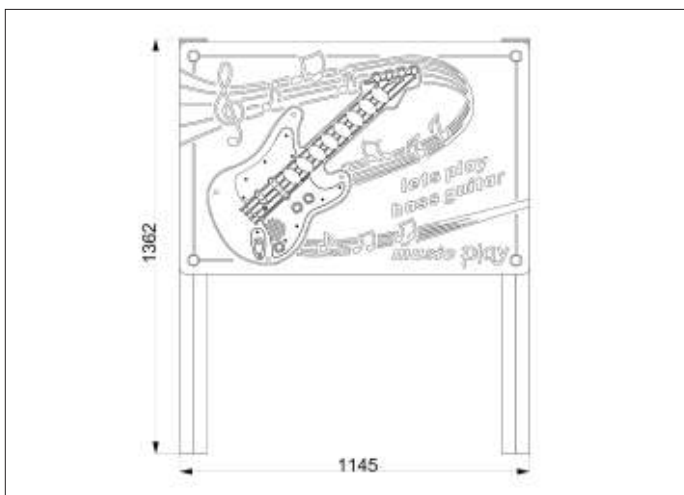

# PB130 - BASS GUITAR

creative  
play

**AGE RANGE** 5 - 16+

**MULTIPLE CHILDREN**

**SURFACE AREA - N/A**

	<b>INSTALLERS REQUIRED</b>	<b>2</b>
	<b>TIME REQUIRED</b>	<b>2 HOURS</b>
	<b>FOUNDATIONS</b>	<b>0.18M<sup>3</sup></b>
	<b>FREE FALL HEIGHT</b>	<b>N/A</b>
	<b>PRODUCT DIMENSIONS</b>	<b>H - 1.4M, W - 1.1M, D - 0.1M</b>

## PB130 - BASS GUITAR