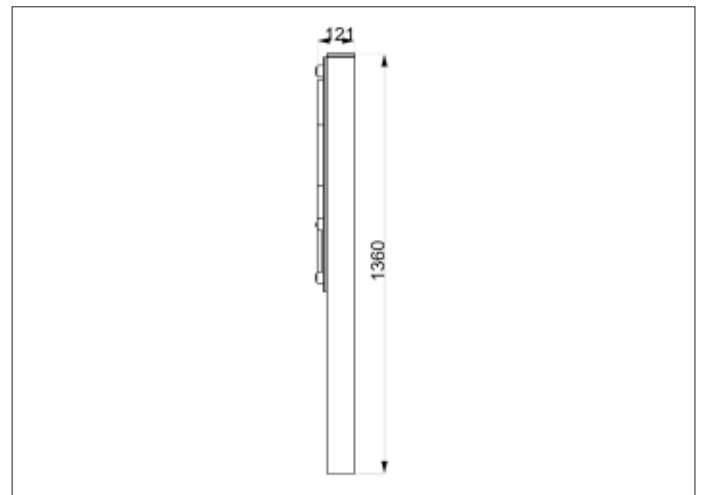

PB129 - LEAD GUITAR

creative
play

AGE RANGE 5 - 16+

MULTIPLE CHILDREN

SURFACE AREA - N/A

	INSTALLERS REQUIRED	2
	TIME REQUIRED	2 HOURS
	FOUNDATIONS	0.18M³
	FREE FALL HEIGHT	N/A
	PRODUCT DIMENSIONS	H - 1.4M, W - 1.1M, D - 0.1M

PB129 - LEAD GUITAR