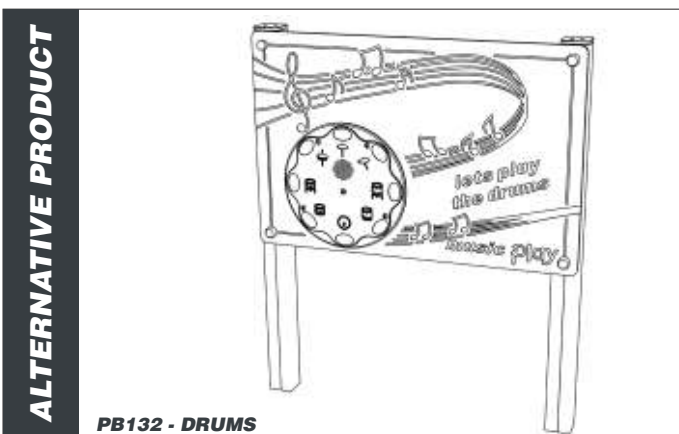

PB129 - LEAD GUITAR

creative
play

AGE RANGE 5 - 16+

MULTIPLE CHILDREN

SURFACE AREA - N/A

	INSTALLERS REQUIRED	2
	TIME REQUIRED	2 HOURS
	FOUNDATIONS	0.18M³
	FREE FALL HEIGHT	N/A
	PRODUCT DIMENSIONS	H - 1.4M, W - 1.1M, D - 0.1M

PB129 - LEAD GUITAR