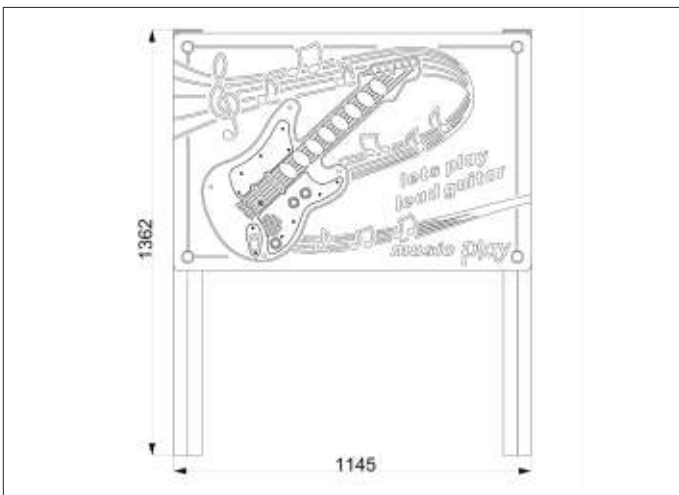

PB129 - LEAD GUITAR

creative
play

AGE RANGE 5 - 16+

MULTIPLE CHILDREN

SURFACE AREA - N/A

	INSTALLERS REQUIRED	2
	TIME REQUIRED	2 HOURS
	FOUNDATIONS	0.18M³
	FREE FALL HEIGHT	N/A
	PRODUCT DIMENSIONS	H - 1.4M, W - 1.1M, D - 0.1M

PB129 - LEAD GUITAR