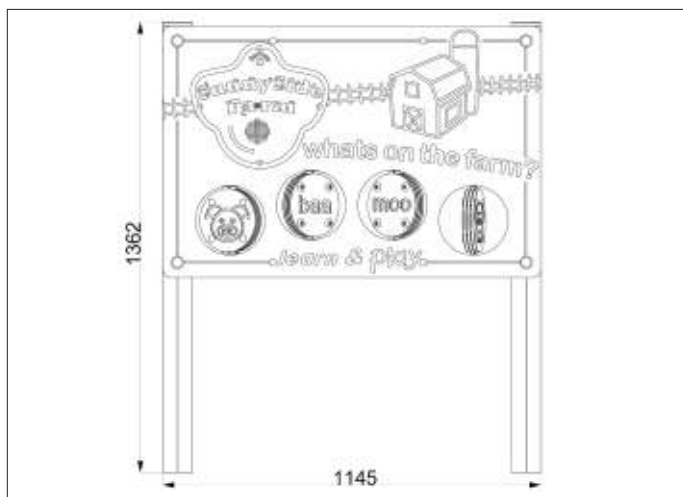

AGE RANGE 5 - 16+

MULTIPLE CHILDREN

SURFACE AREA - N/A

	INSTALLERS REQUIRED	2
	TIME REQUIRED	2 HOURS
	FOUNDATIONS	0.18M³
	FREE FALL HEIGHT	N/A
	PRODUCT DIMENSIONS	H - 1.4M, W - 1.1M, D - 0.2M