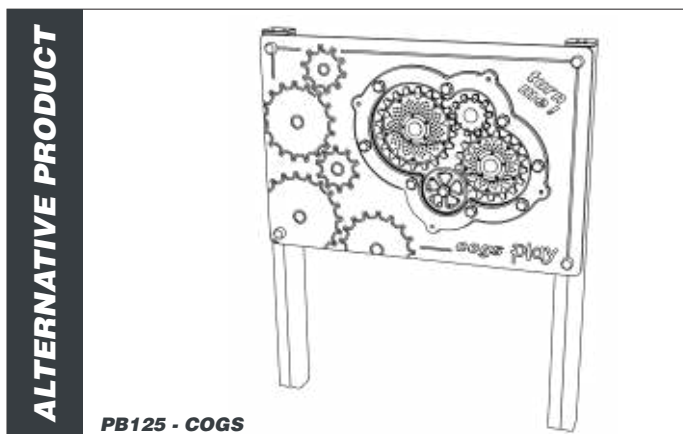

AGE RANGE 5 - 16+

MULTIPLE CHILDREN

SURFACE AREA - N/A

	INSTALLERS REQUIRED	2
	TIME REQUIRED	2 HOURS
	FOUNDATIONS	0.18M³
	FREE FALL HEIGHT	N/A
	PRODUCT DIMENSIONS	H - 1.4M, W - 1.1M, D - 0.2M