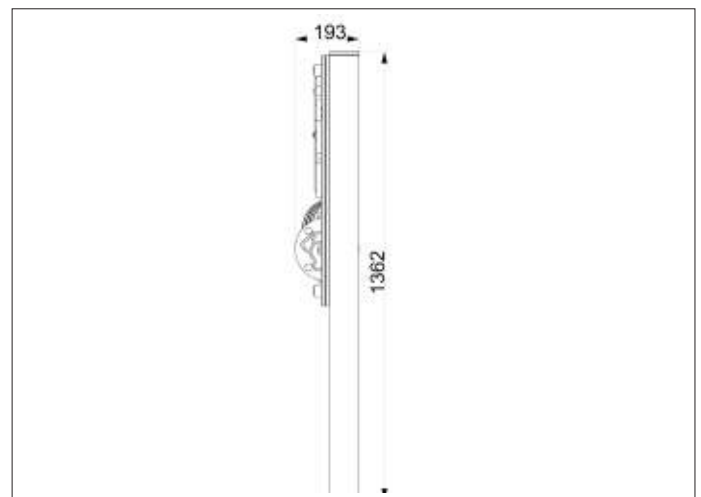

AGE RANGE 5 - 16+

MULTIPLE CHILDREN

SURFACE AREA - N/A

	INSTALLERS REQUIRED	2
	TIME REQUIRED	2 HOURS
	FOUNDATIONS	0.18M³
	FREE FALL HEIGHT	N/A
	PRODUCT DIMENSIONS	H - 1.4M, W - 1.1M, D - 0.2M