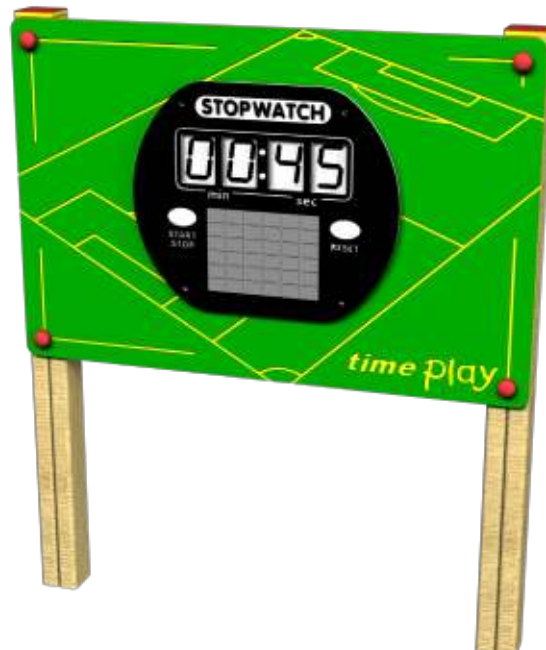

PB124 - STOPWATCH FOOTBALL

creative
play

AGE RANGE 5 - 16+

 **MULTIPLE CHILDREN**

 **SURFACE AREA - N/A**

	INSTALLERS REQUIRED	2
	TIME REQUIRED	2 HOURS
	FOUNDATIONS	0.18M³
	FREE FALL HEIGHT	N/A
	PRODUCT DIMENSIONS	H - 1.4M, W - 1.1M, D - 0.1M

PB124 - STOPWATCH FOOTBALL