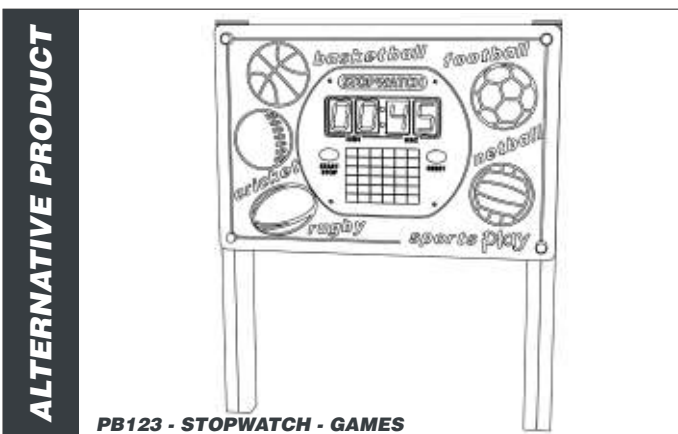

PB124 - STOPWATCH FOOTBALL

creative
play

AGE RANGE 5 - 16+

 **MULTIPLE CHILDREN**

 **SURFACE AREA - N/A**

	INSTALLERS REQUIRED	2
	TIME REQUIRED	2 HOURS
	FOUNDATIONS	0.18M³
	FREE FALL HEIGHT	N/A
	PRODUCT DIMENSIONS	H - 1.4M, W - 1.1M, D - 0.1M

PB124 - STOPWATCH FOOTBALL