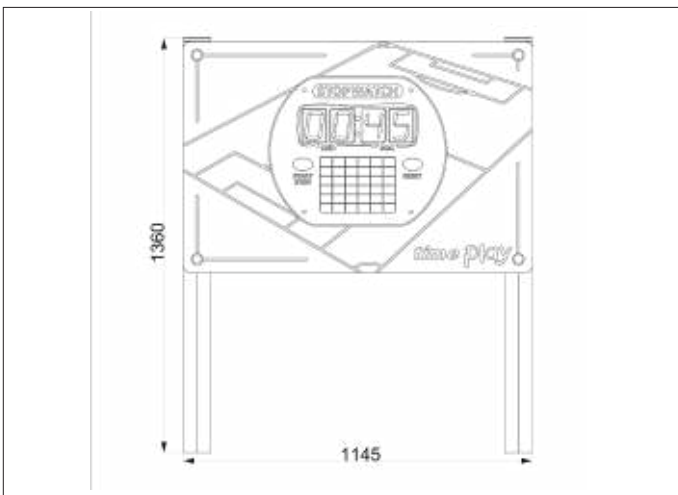

PB124 - STOPWATCH FOOTBALL

creative
play

AGE RANGE 5 - 16+

 **MULTIPLE CHILDREN**

 **SURFACE AREA - N/A**

	INSTALLERS REQUIRED	2
	TIME REQUIRED	2 HOURS
	FOUNDATIONS	0.18M³
	FREE FALL HEIGHT	N/A
	PRODUCT DIMENSIONS	H - 1.4M, W - 1.1M, D - 0.1M

PB124 - STOPWATCH FOOTBALL