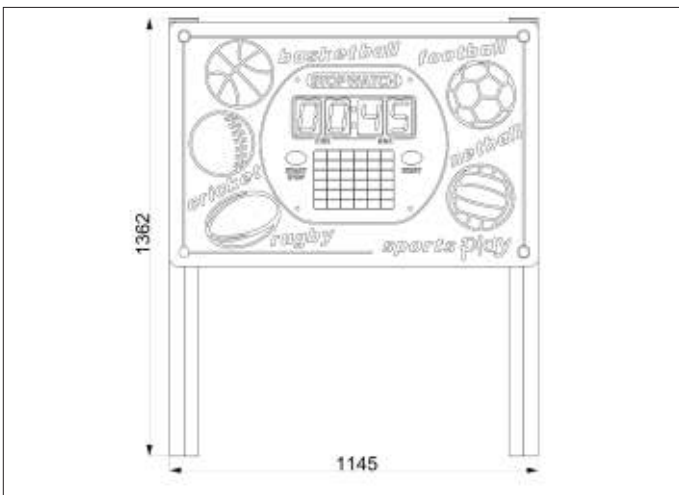

PB123 - STOPWATCH - GAMES

creative
play

AGE RANGE 5 - 16+

MULTIPLE CHILDREN

SURFACE AREA - N/A

| | | |
|--|----------------------------|-------------------------------------|
| | INSTALLERS REQUIRED | 2 |
| | TIME REQUIRED | 2 HOURS |
| | FOUNDATIONS | 0.18M³ |
| | FREE FALL HEIGHT | N/A |
| | PRODUCT DIMENSIONS | H - 1.4M, W - 1.1M, D - 0.1M |