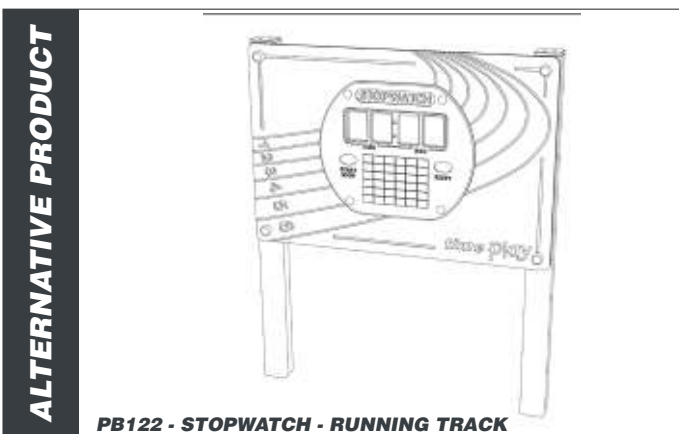

PB123 - STOPWATCH - GAMES

creative
play

AGE RANGE 5 - 16+

MULTIPLE CHILDREN

SURFACE AREA - N/A

| | | |
|--|----------------------------|-------------------------------------|
| | INSTALLERS REQUIRED | 2 |
| | TIME REQUIRED | 2 HOURS |
| | FOUNDATIONS | 0.18M³ |
| | FREE FALL HEIGHT | N/A |
| | PRODUCT DIMENSIONS | H - 1.4M, W - 1.1M, D - 0.1M |

PB123 - STOPWATCH - GAMES