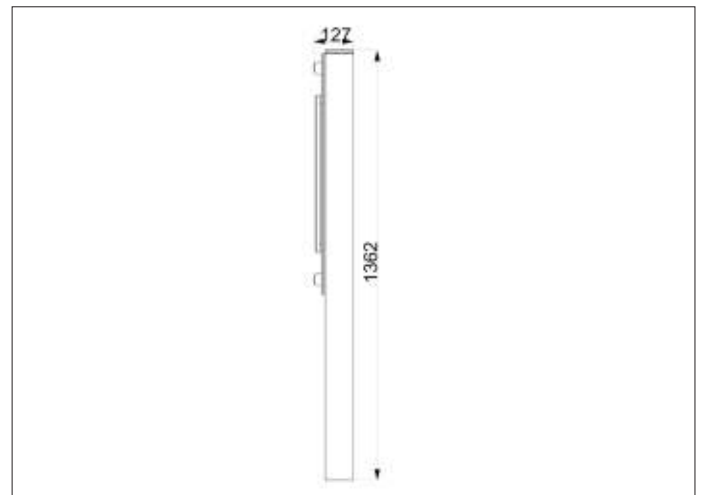

PB123 - STOPWATCH - GAMES

creative
play

AGE RANGE 5 - 16+

MULTIPLE CHILDREN

SURFACE AREA - N/A

| | | |
|--|----------------------------|-------------------------------------|
| | INSTALLERS REQUIRED | 2 |
| | TIME REQUIRED | 2 HOURS |
| | FOUNDATIONS | 0.18M³ |
| | FREE FALL HEIGHT | N/A |
| | PRODUCT DIMENSIONS | H - 1.4M, W - 1.1M, D - 0.1M |