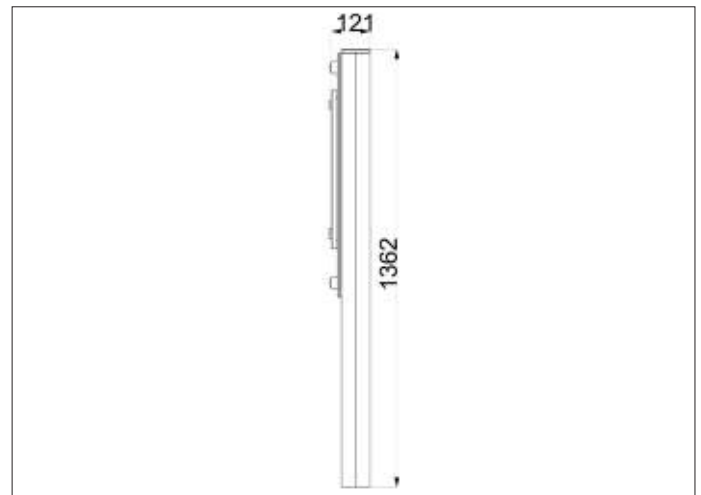

# PB122 - STOPWATCH RUNNING TRACK

creative  
play

**AGE RANGE** 5 - 16+

**MULTIPLE CHILDREN**

**SURFACE AREA - N/A**

	<b>INSTALLERS REQUIRED</b>	<b>2</b>
	<b>TIME REQUIRED</b>	<b>2 HOURS</b>
	<b>FOUNDATIONS</b>	<b>0.18M<sup>3</sup></b>
	<b>FREE FALL HEIGHT</b>	<b>N/A</b>
	<b>PRODUCT DIMENSIONS</b>	<b>H - 1.4M, W - 1.1M, D - 0.1M</b>