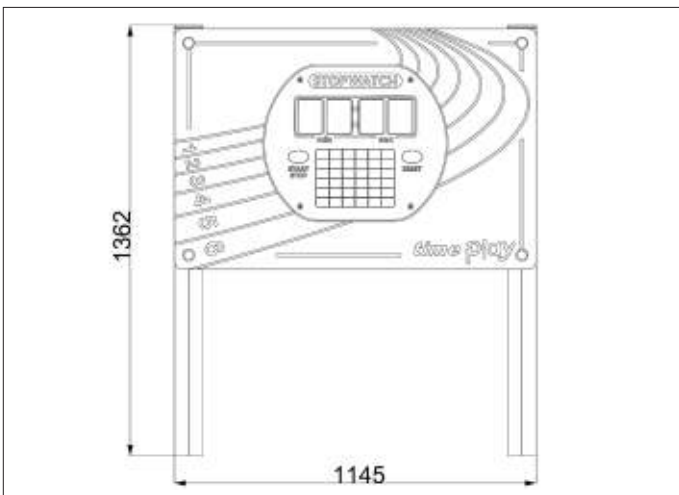

# PB122 - STOPWATCH RUNNING TRACK

creative  
play

**AGE RANGE** 5 - 16+

**MULTIPLE CHILDREN**

**SURFACE AREA - N/A**

	<b>INSTALLERS REQUIRED</b>	<b>2</b>
	<b>TIME REQUIRED</b>	<b>2 HOURS</b>
	<b>FOUNDATIONS</b>	<b>0.18M<sup>3</sup></b>
	<b>FREE FALL HEIGHT</b>	<b>N/A</b>
	<b>PRODUCT DIMENSIONS</b>	<b>H - 1.4M, W - 1.1M, D - 0.1M</b>

## PB122 - STOPWATCH RUNNING TRACK