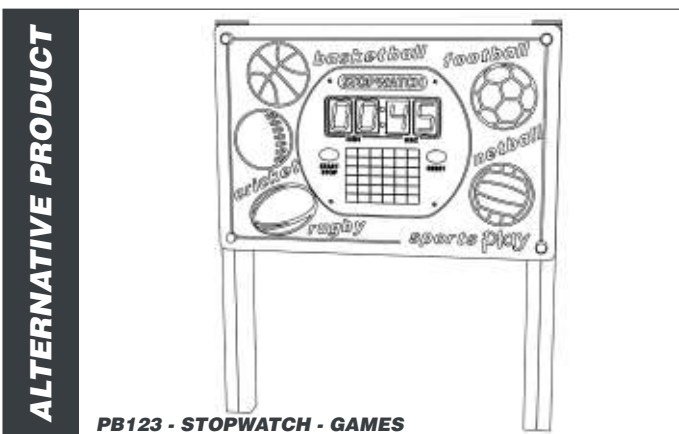

# PB122 - STOPWATCH RUNNING TRACK

creative  
play

**AGE RANGE** 5 - 16+

**MULTIPLE CHILDREN**

**SURFACE AREA - N/A**

	<b>INSTALLERS REQUIRED</b>	<b>2</b>
	<b>TIME REQUIRED</b>	<b>2 HOURS</b>
	<b>FOUNDATIONS</b>	<b>0.18M<sup>3</sup></b>
	<b>FREE FALL HEIGHT</b>	<b>N/A</b>
	<b>PRODUCT DIMENSIONS</b>	<b>H - 1.4M, W - 1.1M, D - 0.1M</b>

## PB122 - STOPWATCH RUNNING TRACK