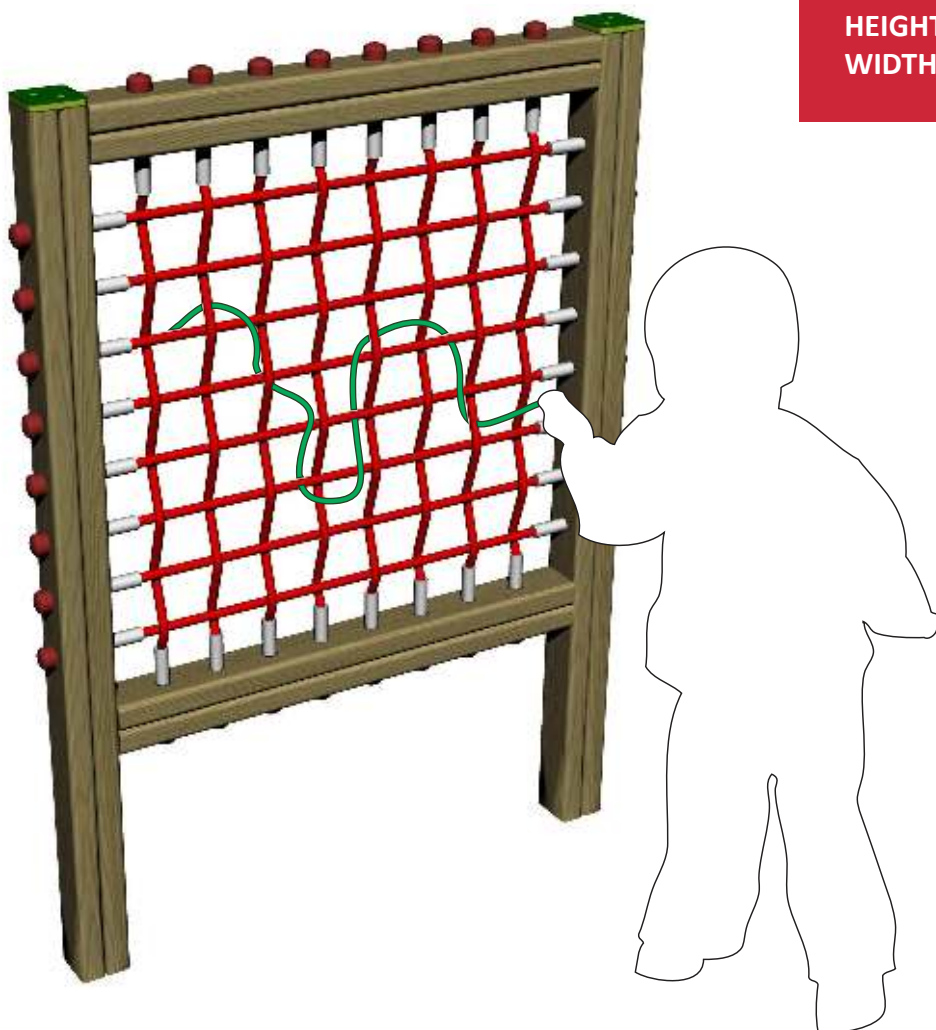

WEAVING PANEL

creative
play

HEIGHT: 1.5m
WIDTH: 1.08m

All our timbers are pressure treated with a chrome-free and arsenic-free preservative which protects against decay and insect attack for 20 years.

Ropes and nets
Polypropylene covered multi-filament steel core rope secured with hydraulically pressed end connections and custom made tamper-proof net joints.

High quality countersunk torx head wood screw with special thread. Hardened steel with a brass effect finish.