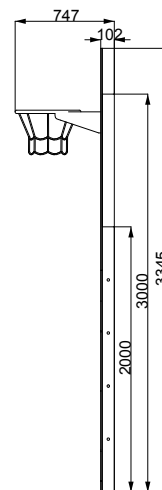

PB107(A) - 3.4M BASKETBALL & TARGET

creative
play

7+ 7 - 16 YEARS

MULTIPLE CHILDREN

0m² SURFACE AREA

ALTERNATIVE PRODUCT

PB107 - 2.4M BASKETBALL & TARGET

	INSTALLERS REQUIRED	2
	TIME REQUIRED	2 Hours
	FOUNDATIONS	0.27M³
	FREE FALL HEIGHT	0M
	OVERALL WEIGHT	TBC
	HEAVIEST PART	TBC
	LARGEST PART	H - 3.4M W - 0.6M

PB107(A) - 3.4M BASKETBALL & TARGET