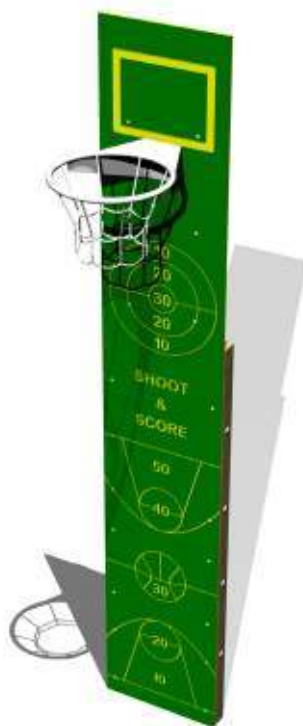

PB107(A) - 3.4M BASKETBALL & TARGET

creative
play

7+ 7 - 16 YEARS

MULTIPLE CHILDREN

0m² SURFACE AREA

ALTERNATIVE PRODUCT

PB107 - 2.4M BASKETBALL & TARGET

	INSTALLERS REQUIRED	2
	TIME REQUIRED	2 Hours
	FOUNDATIONS	0.27M³
	FREE FALL HEIGHT	0M
	OVERALL WEIGHT	TBC
	HEAVIEST PART	TBC
	LARGEST PART	H - 3.4M W - 0.6M

PB107(A) - 3.4M BASKETBALL & TARGET