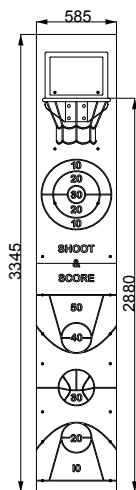

PB107(A) - 3.4M BASKETBALL & TARGET

creative
play

7+ 7 - 16 YEARS

MULTIPLE CHILDREN

0m² SURFACE AREA

ALTERNATIVE PRODUCT

PB107 - 2.4M BASKETBALL & TARGET

	INSTALLERS REQUIRED	2
	TIME REQUIRED	2 Hours
	FOUNDATIONS	0.27M³
	FREE FALL HEIGHT	0M
	OVERALL WEIGHT	TBC
	HEAVIEST PART	TBC
	LARGEST PART	H - 3.4M W - 0.6M

PB107(A) - 3.4M BASKETBALL & TARGET