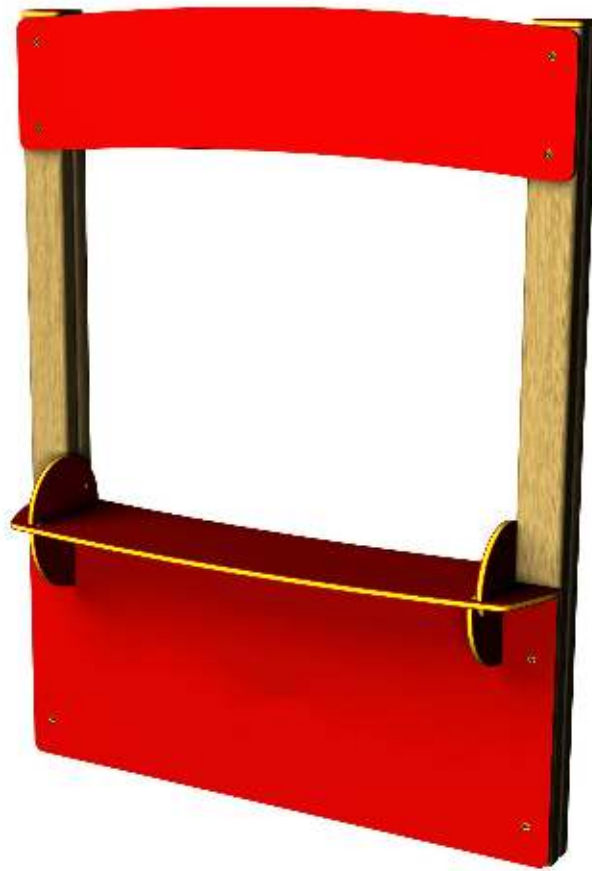

SHOP FRONT BLANK

creative
play

Fastenings are tamper-proof or capped with secure custom-made plastic tamper proof covers.

High specification, self-coloured, co-extruded polyethylene panels. This material is extremely durable, will not fade in sunshine, it is unaffected by moisture, will not delaminate.

High quality countersunk torx head wood screw with special thread. Hardened steel with a brass effect finish.