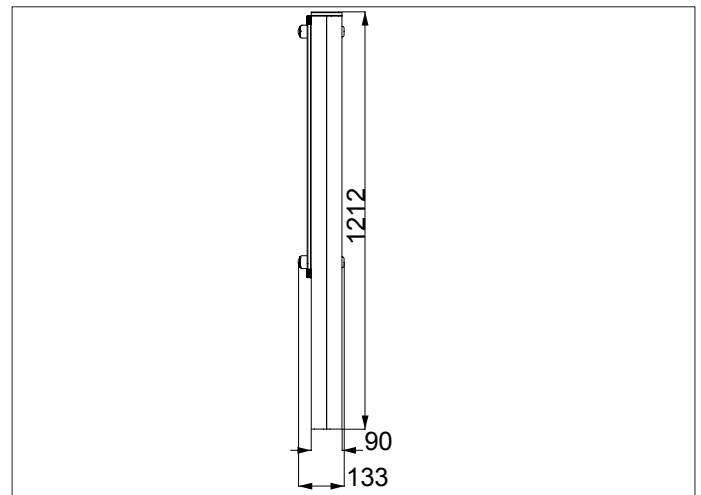

PB101A - CHALK BOARD - MOOD

creative
play

AGE RANGE 5 - 16+

MULTIPLE CHILDREN

SURFACE AREA - N/A

	INSTALLERS REQUIRED	2
	TIME REQUIRED	2 HOURS
	FOUNDATIONS	0.18M³
	FREE FALL HEIGHT	N/A
	PRODUCT DIMENSIONS	H - 1.2M, W - 1.1M, D - 0.1M