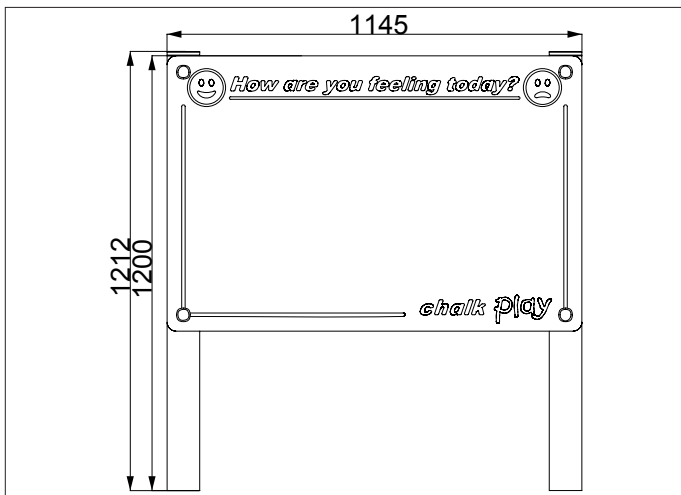

PB101A - CHALK BOARD - MOOD

creative
play

AGE RANGE 5 - 16+

MULTIPLE CHILDREN

SURFACE AREA - N/A

	INSTALLERS REQUIRED	2
	TIME REQUIRED	2 HOURS
	FOUNDATIONS	0.18M³
	FREE FALL HEIGHT	N/A
	PRODUCT DIMENSIONS	H - 1.2M, W - 1.1M, D - 0.1M