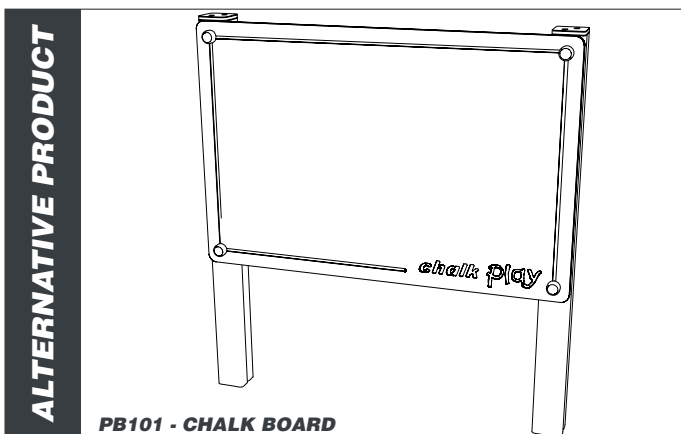

PB101A - CHALK BOARD - MOOD

creative
play

AGE RANGE 5 - 16+

MULTIPLE CHILDREN

SURFACE AREA - N/A

	INSTALLERS REQUIRED	2
	TIME REQUIRED	2 HOURS
	FOUNDATIONS	0.18M³
	FREE FALL HEIGHT	N/A
	PRODUCT DIMENSIONS	H - 1.2M, W - 1.1M, D - 0.1M