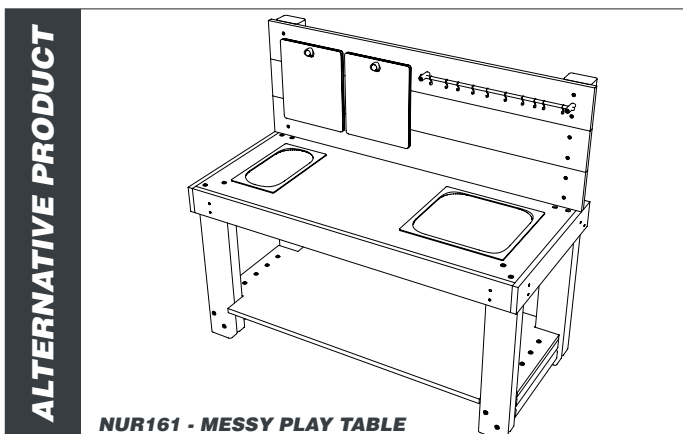

NUR162 - MESSY PLAY TABLE CORNER UNIT

creative
play

AGE RANGE
2 - 5 YEARS

MULTIPLE CHILDREN

SURFACE AREA - N/A

	INSTALLERS REQUIRED	2
	TIME REQUIRED	2.5 HOURS
	FOUNDATIONS	0.34M³
	FREE FALL HEIGHT	N/A
	PRODUCT DIMENSIONS	H - 1M, W - 1.2M, D - 0.5M