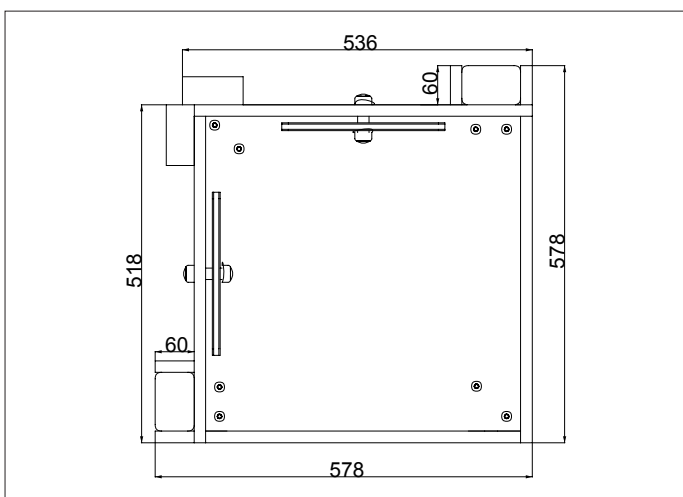

NUR162 - MESSY PLAY TABLE CORNER UNIT

creative
play

AGE RANGE
2 - 5 YEARS

MULTIPLE CHILDREN

SURFACE AREA - N/A

	INSTALLERS REQUIRED	2
	TIME REQUIRED	2.5 HOURS
	FOUNDATIONS	0.34M³
	FREE FALL HEIGHT	N/A
	PRODUCT DIMENSIONS	H - 1M, W - 1.2M, D - 0.5M