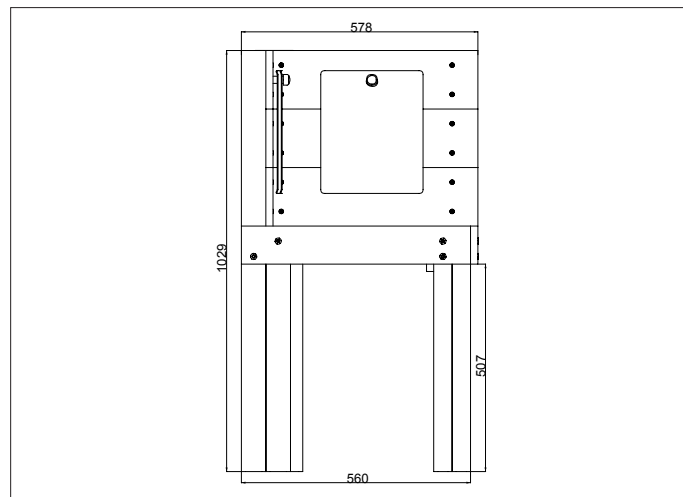

NUR162 - MESSY PLAY TABLE CORNER UNIT

creative
play

AGE RANGE
2 - 5 YEARS

MULTIPLE CHILDREN

SURFACE AREA - N/A

	INSTALLERS REQUIRED	2
	TIME REQUIRED	2.5 HOURS
	FOUNDATIONS	0.34M³
	FREE FALL HEIGHT	N/A
	PRODUCT DIMENSIONS	H - 1M, W - 1.2M, D - 0.5M