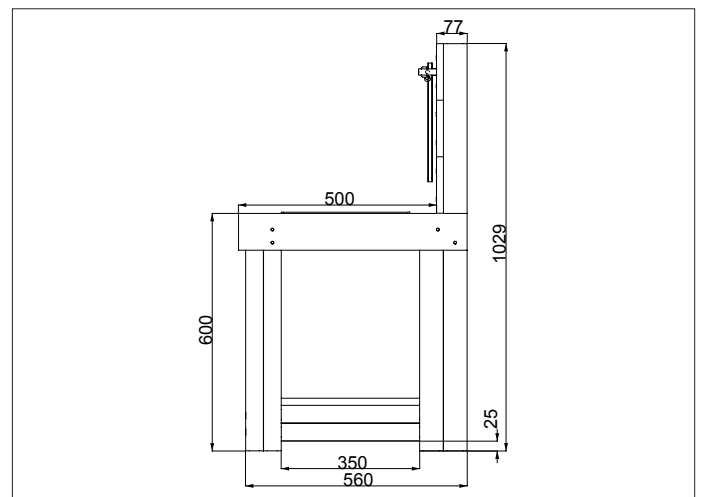

NUR161 - MESSY PLAY TABLE

creative
play

* KITCHEN UTENSILS NOT INCLUDED

AGE RANGE 2 - 5 YEARS

MULTIPLE CHILDREN

SURFACE AREA - N/A

	INSTALLERS REQUIRED	2
	TIME REQUIRED	4 HOURS
	FOUNDATIONS	0.32M³
	FREE FALL HEIGHT	N/A
	PRODUCT DIMENSIONS	H - 1M, W - 1.2M, D - 0.5M

NUR161 - MESSY PLAY TABLE