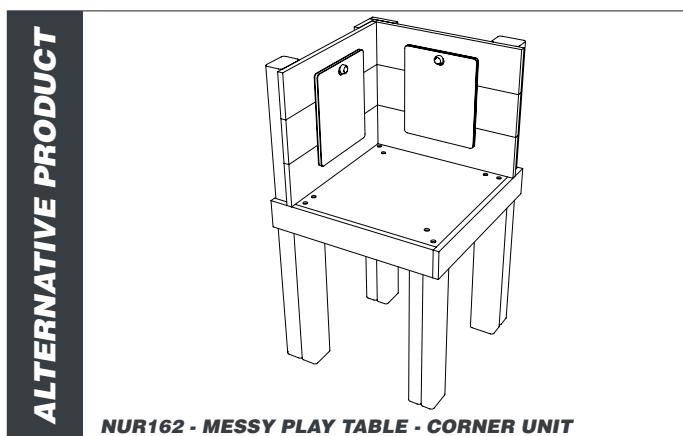

NUR161 - MESSY PLAY TABLE

creative
play

* KITCHEN UTENSILS NOT INCLUDED

AGE RANGE 2 - 5 YEARS

MULTIPLE CHILDREN

SURFACE AREA - N/A

	INSTALLERS REQUIRED	2
	TIME REQUIRED	4 HOURS
	FOUNDATIONS	0.32M³
	FREE FALL HEIGHT	N/A
	PRODUCT DIMENSIONS	H - 1M, W - 1.2M, D - 0.5M

NUR161 - MESSY PLAY TABLE