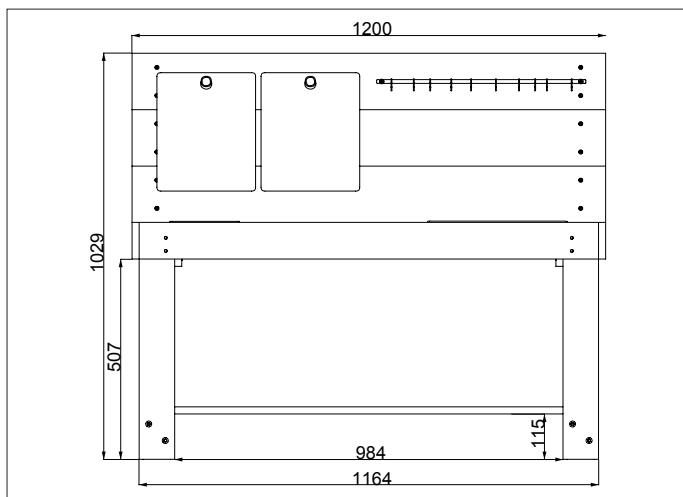

NUR161 - MESSY PLAY TABLE

creative
play

* KITCHEN UTENSILS NOT INCLUDED

AGE RANGE 2 - 5 YEARS

MULTIPLE CHILDREN

SURFACE AREA - N/A

	INSTALLERS REQUIRED	2
	TIME REQUIRED	4 HOURS
	FOUNDATIONS	0.32M³
	FREE FALL HEIGHT	N/A
	PRODUCT DIMENSIONS	H - 1M, W - 1.2M, D - 0.5M

NUR161 - MESSY PLAY TABLE