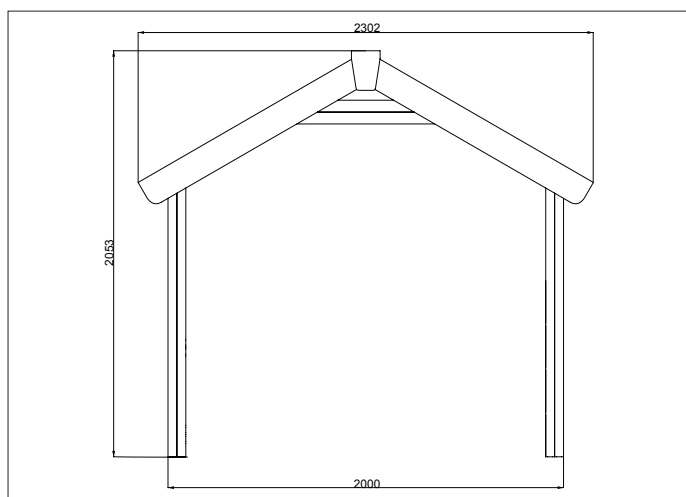

NUR154 - TIMBER PLAYHOUSE CANOPY ONLY

creative
play

AGE RANGE 2 - 5 YEARS

MULTIPLE CHILDREN

SURFACE AREA - N/A

	INSTALLERS REQUIRED	2
	TIME REQUIRED	2 HOURS
	FOUNDATIONS	0.48M³
	FREE FALL HEIGHT	N/A
	PRODUCT DIMENSIONS	H - 2.1M, W - 2.3M, D - 2.3M