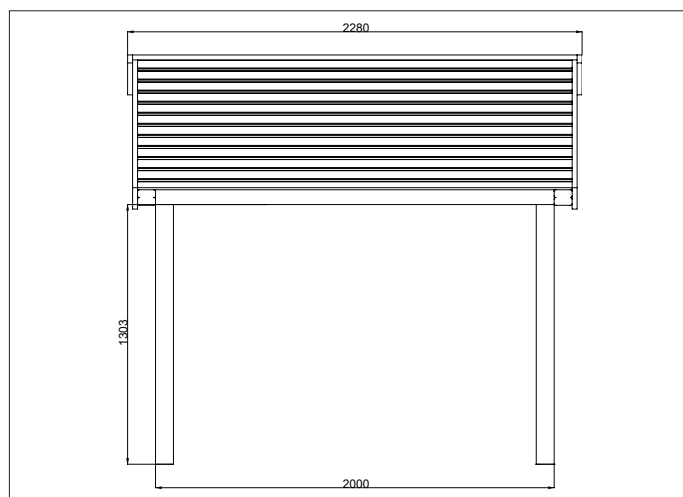

NUR154 - TIMBER PLAYHOUSE CANOPY ONLY

creative
play

AGE RANGE 2 - 5 YEARS

MULTIPLE CHILDREN

SURFACE AREA - N/A

	INSTALLERS REQUIRED	2
	TIME REQUIRED	2 HOURS
	FOUNDATIONS	0.48M³
	FREE FALL HEIGHT	N/A
	PRODUCT DIMENSIONS	H - 2.1M, W - 2.3M, D - 2.3M