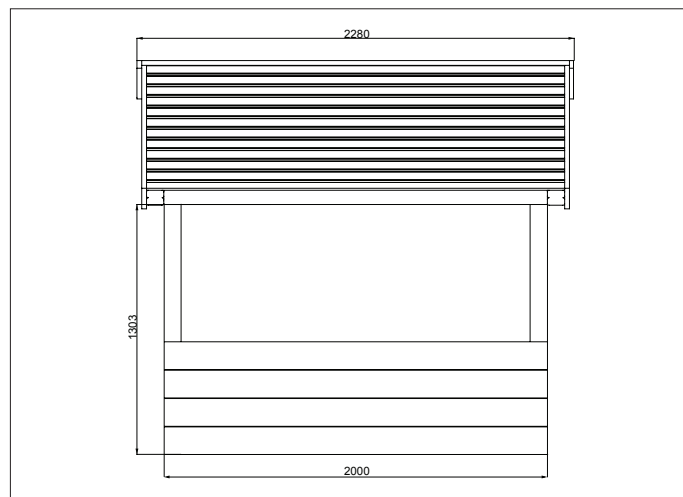

# NUR153 - TIMBER PLAYHOUSE WALKTHROUGH

creative play

**AGE RANGE** 2 - 5 YEARS

**MULTIPLE CHILDREN**

**SURFACE AREA - N/A**

	<b>INSTALLERS REQUIRED</b>	<b>2</b>
	<b>TIME REQUIRED</b>	<b>4 HOURS</b>
	<b>FOUNDATIONS</b>	<b>0.48M<sup>3</sup></b>
	<b>FREE FALL HEIGHT</b>	<b>N/A</b>
	<b>PRODUCT DIMENSIONS</b>	<b>H - 2.1M, W - 2.3M, D - 2.3M</b>