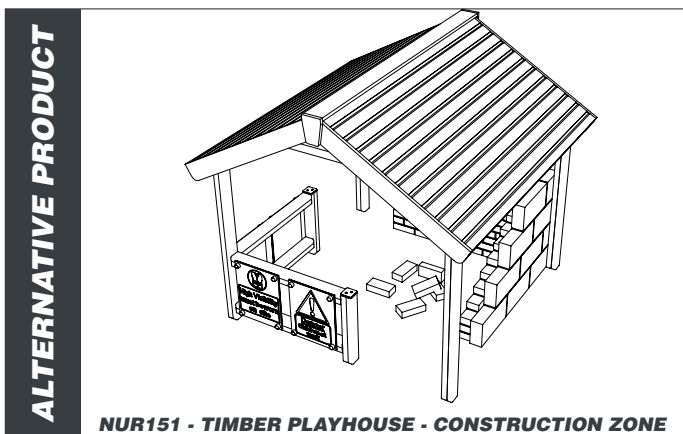

# NUR153 - TIMBER PLAYHOUSE WALKTHROUGH

creative play

**AGE RANGE** 2 - 5 YEARS

**MULTIPLE CHILDREN**

**SURFACE AREA - N/A**

	<b>INSTALLERS REQUIRED</b>	<b>2</b>
	<b>TIME REQUIRED</b>	<b>4 HOURS</b>
	<b>FOUNDATIONS</b>	<b>0.48M<sup>3</sup></b>
	<b>FREE FALL HEIGHT</b>	<b>N/A</b>
	<b>PRODUCT DIMENSIONS</b>	<b>H - 2.1M, W - 2.3M, D - 2.3M</b>

## NUR153 - TIMBER PLAYHOUSE - WALKTHROUGH