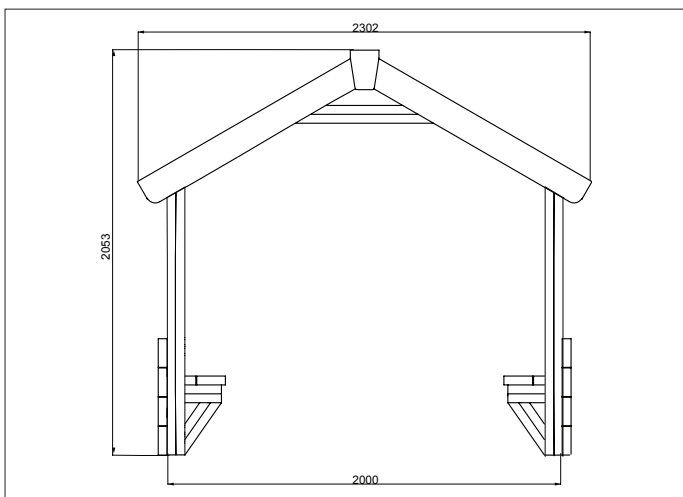

# NUR153 - TIMBER PLAYHOUSE WALKTHROUGH

creative play

**AGE RANGE** 2 - 5 YEARS

**MULTIPLE CHILDREN**

**SURFACE AREA - N/A**

	<b>INSTALLERS REQUIRED</b>	<b>2</b>
	<b>TIME REQUIRED</b>	<b>4 HOURS</b>
	<b>FOUNDATIONS</b>	<b>0.48M<sup>3</sup></b>
	<b>FREE FALL HEIGHT</b>	<b>N/A</b>
	<b>PRODUCT DIMENSIONS</b>	<b>H - 2.1M, W - 2.3M, D - 2.3M</b>