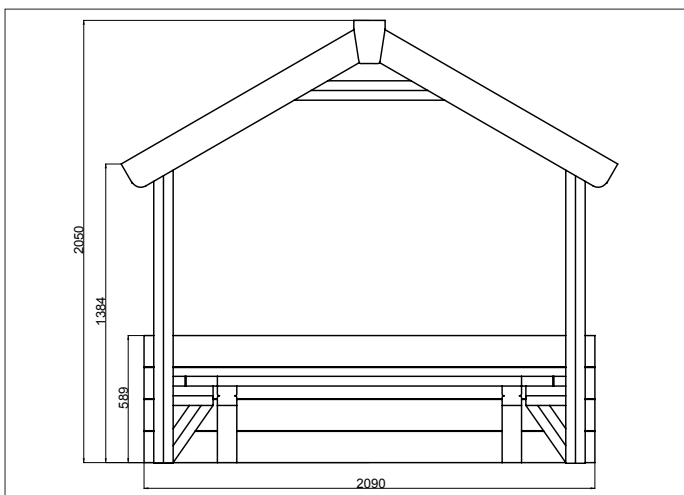

NUR152 - TIMBER PLAYHOUSE WITHOUT FLOOR

creative
play

AGE RANGE 2 - 5 YEARS

MULTIPLE CHILDREN

SURFACE AREA - N/A

	INSTALLERS REQUIRED	2
	TIME REQUIRED	4 HOURS
	FOUNDATIONS	0.48M³
	FREE FALL HEIGHT	N/A
	PRODUCT DIMENSIONS	H - 2.1M, W - 2.3M, D - 2.3M