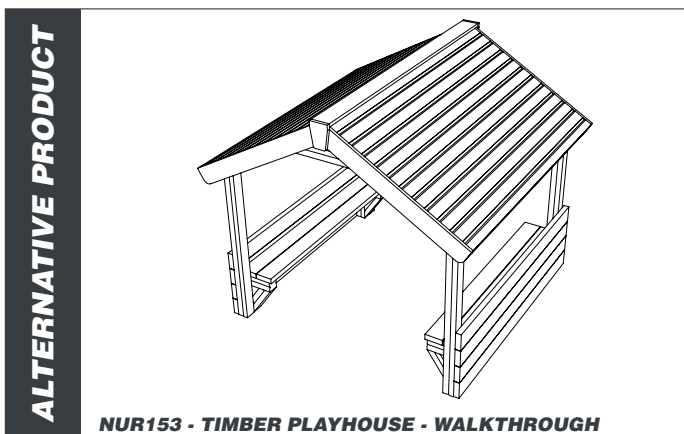

NUR152 - TIMBER PLAYHOUSE WITHOUT FLOOR

creative
play

AGE RANGE 2 - 5 YEARS

MULTIPLE CHILDREN

SURFACE AREA - N/A

	INSTALLERS REQUIRED	2
	TIME REQUIRED	4 HOURS
	FOUNDATIONS	0.48M³
	FREE FALL HEIGHT	N/A
	PRODUCT DIMENSIONS	H - 2.1M, W - 2.3M, D - 2.3M