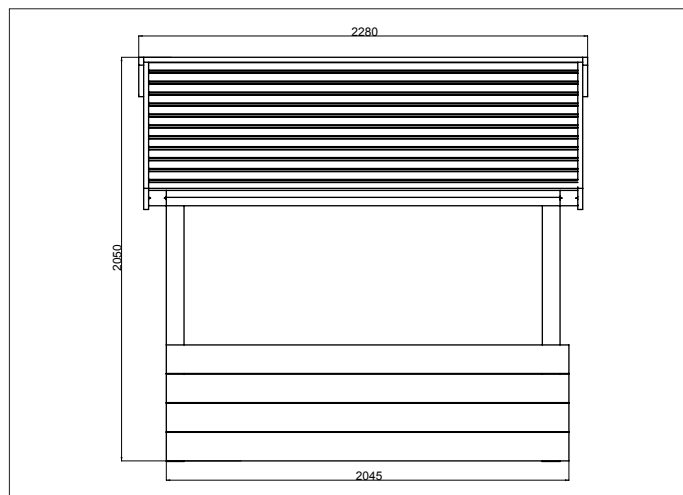

NUR152 - TIMBER PLAYHOUSE WITHOUT FLOOR

creative
play

AGE RANGE 2 - 5 YEARS

MULTIPLE CHILDREN

SURFACE AREA - N/A

	INSTALLERS REQUIRED	2
	TIME REQUIRED	4 HOURS
	FOUNDATIONS	0.48M³
	FREE FALL HEIGHT	N/A
	PRODUCT DIMENSIONS	H - 2.1M, W - 2.3M, D - 2.3M