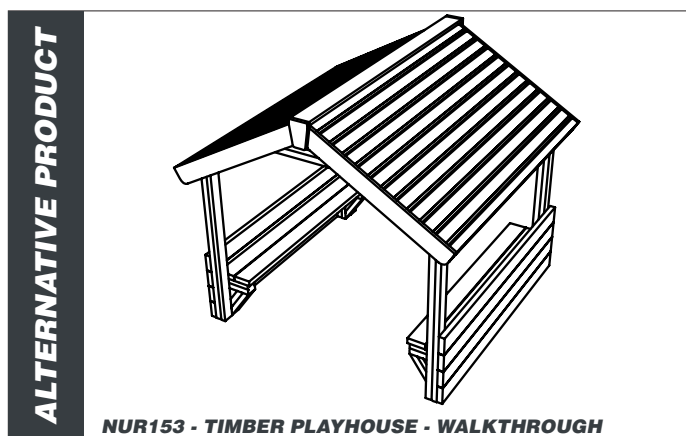

NUR151 - TIMBER PLAYHOUSE CONSTRUCTION SITE

creative play

AGE RANGE 2 - 5 YEARS

MULTIPLE CHILDREN

SURFACE AREA - N/A

	INSTALLERS REQUIRED	2
	TIME REQUIRED	6 HOURS
	FOUNDATIONS	1.24M³
	FREE FALL HEIGHT	N/A
	PRODUCT DIMENSIONS	H - 0.2M, W - 1.2M, D - 0.6M