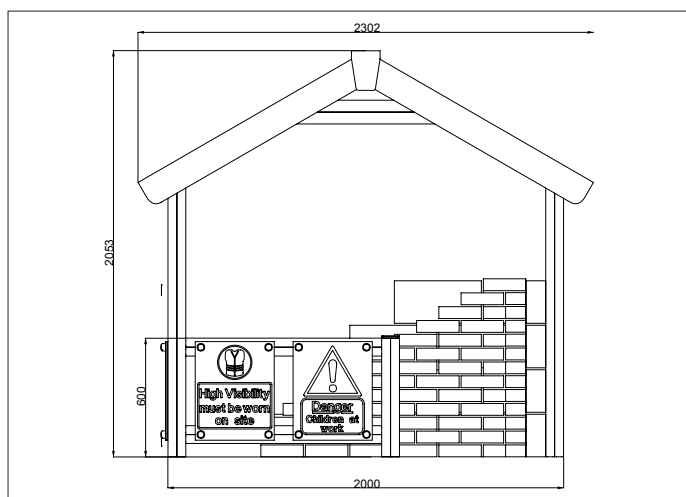

NUR151 - TIMBER PLAYHOUSE CONSTRUCTION SITE

creative play

AGE RANGE 2 - 5 YEARS

MULTIPLE CHILDREN

SURFACE AREA - N/A

	INSTALLERS REQUIRED	2
	TIME REQUIRED	6 HOURS
	FOUNDATIONS	1.24M³
	FREE FALL HEIGHT	N/A
	PRODUCT DIMENSIONS	H - 0.2M, W - 1.2M, D - 0.6M