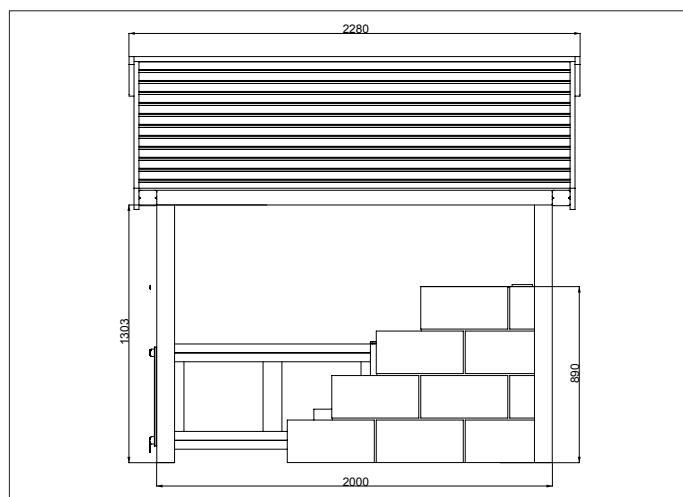

NUR151 - TIMBER PLAYHOUSE CONSTRUCTION SITE

creative play

AGE RANGE 2 - 5 YEARS

MULTIPLE CHILDREN

SURFACE AREA - N/A

	INSTALLERS REQUIRED	2
	TIME REQUIRED	6 HOURS
	FOUNDATIONS	1.24M³
	FREE FALL HEIGHT	N/A
	PRODUCT DIMENSIONS	H - 0.2M, W - 1.2M, D - 0.6M