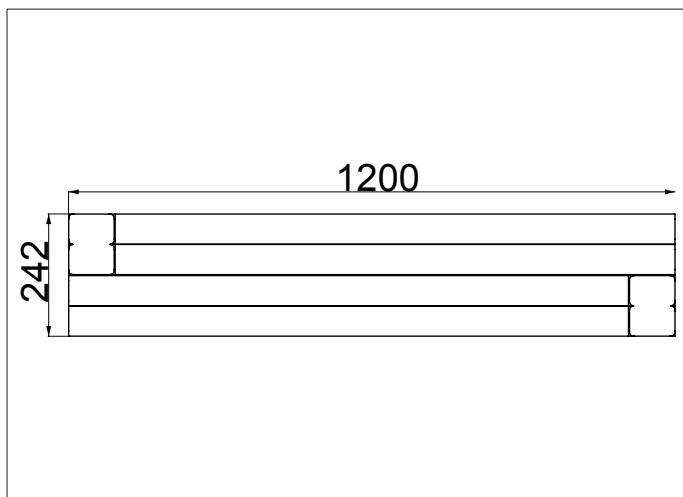

NUR142 - ONE-20 PLANTER

creative
play

AGE RANGE 2 - 5 YEARS

MULTIPLE CHILDREN

SURFACE AREA - N/A

	INSTALLERS REQUIRED	2
	TIME REQUIRED	2 HOURS
	FOUNDATIONS	0.056M³
	FREE FALL HEIGHT	N/A
	PRODUCT DIMENSIONS	H - 0.2M, W - 1.2M, D - 0.6M

NUR142 - ONE-20 PLANTER