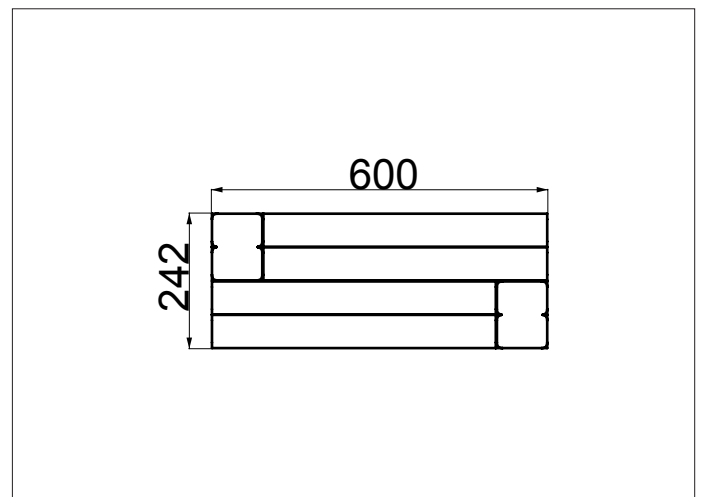

NUR142 - ONE-20 PLANTER

creative
play

AGE RANGE 2 - 5 YEARS

MULTIPLE CHILDREN

SURFACE AREA - N/A

	INSTALLERS REQUIRED	2
	TIME REQUIRED	2 HOURS
	FOUNDATIONS	0.056M³
	FREE FALL HEIGHT	N/A
	PRODUCT DIMENSIONS	H - 0.2M, W - 1.2M, D - 0.6M