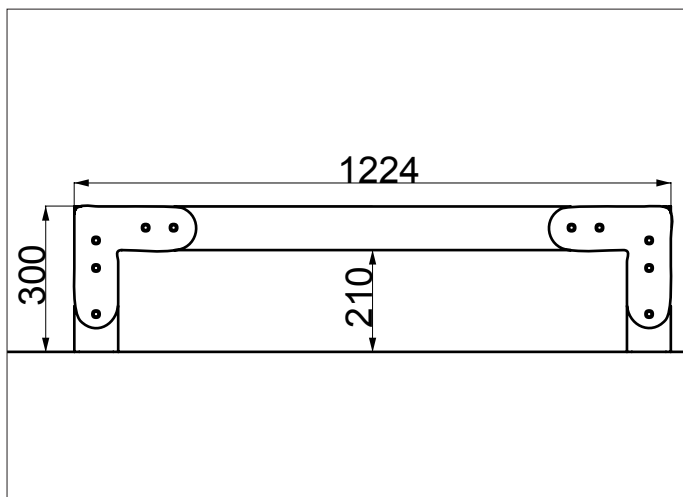

# NUR132 - ONE-20 BENCH

creative  
play

**AGE RANGE** 2 - 5 YEARS

**MULTIPLE CHILDREN**

**SURFACE AREA - N/A**

	<b>INSTALLERS REQUIRED</b>	<b>2</b>
	<b>TIME REQUIRED</b>	<b>2 HOURS</b>
	<b>FOUNDATIONS</b>	<b>0.14M<sup>3</sup></b>
	<b>FREE FALL HEIGHT</b>	<b>N/A</b>
	<b>PRODUCT DIMENSIONS</b>	<b>H - 0.3M, W - 1.2M, D - 0.3M</b>

## NUR132 - ONE-20 BENCH