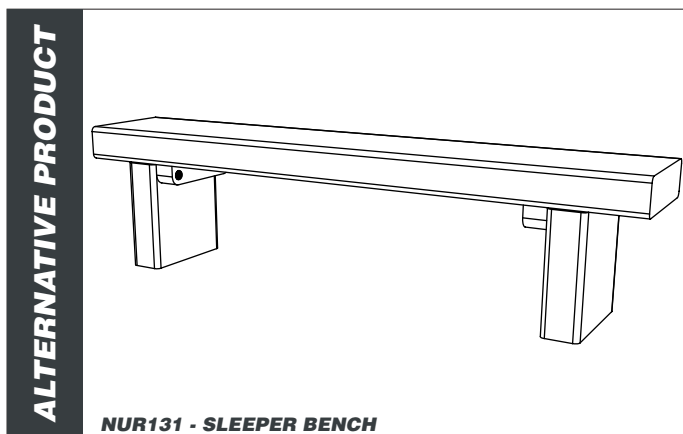

# NUR132 - ONE-20 BENCH

creative  
play

**AGE RANGE** 2 - 5 YEARS

**MULTIPLE CHILDREN**

**SURFACE AREA - N/A**

	<b>INSTALLERS REQUIRED</b>	<b>2</b>
	<b>TIME REQUIRED</b>	<b>2 HOURS</b>
	<b>FOUNDATIONS</b>	<b>0.14M<sup>3</sup></b>
	<b>FREE FALL HEIGHT</b>	<b>N/A</b>
	<b>PRODUCT DIMENSIONS</b>	<b>H - 0.3M, W - 1.2M, D - 0.3M</b>

## NUR132 - ONE-20 BENCH