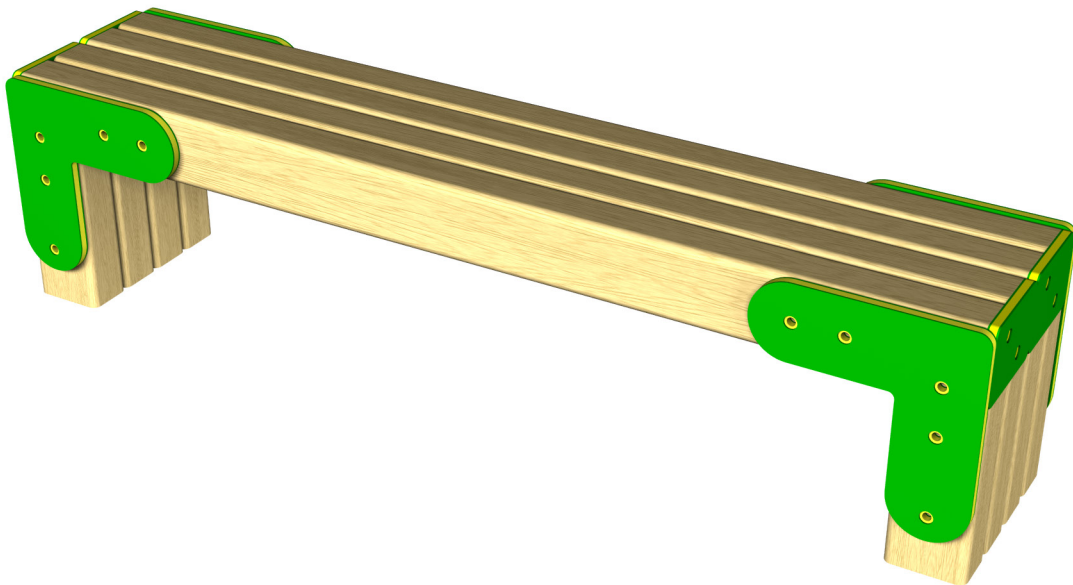

# NUR132 - ONE-20 BENCH

creative  
play

**AGE RANGE** 2 - 5 YEARS

**MULTIPLE CHILDREN**

**SURFACE AREA - N/A**

	<b>INSTALLERS REQUIRED</b>	<b>2</b>
	<b>TIME REQUIRED</b>	<b>2 HOURS</b>
	<b>FOUNDATIONS</b>	<b>0.14M<sup>3</sup></b>
	<b>FREE FALL HEIGHT</b>	<b>N/A</b>
	<b>PRODUCT DIMENSIONS</b>	<b>H - 0.3M, W - 1.2M, D - 0.3M</b>

## NUR132 - ONE-20 BENCH