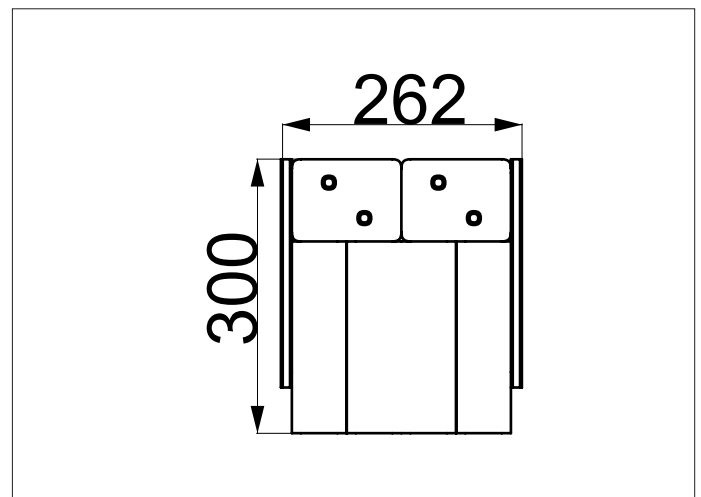

# NUR132 - ONE-20 BENCH

creative  
play

**AGE RANGE** 2 - 5 YEARS

**MULTIPLE CHILDREN**

**SURFACE AREA - N/A**

	<b>INSTALLERS REQUIRED</b>	<b>2</b>
	<b>TIME REQUIRED</b>	<b>2 HOURS</b>
	<b>FOUNDATIONS</b>	<b>0.14M<sup>3</sup></b>
	<b>FREE FALL HEIGHT</b>	<b>N/A</b>
	<b>PRODUCT DIMENSIONS</b>	<b>H - 0.3M, W - 1.2M, D - 0.3M</b>