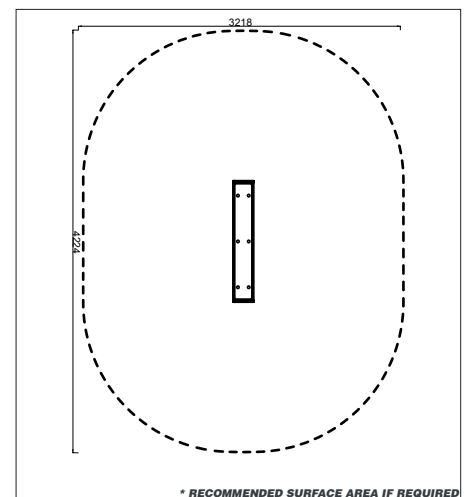

NUR128 - SLEEPER BALANCE BEAM

creative
play

AGE RANGE 2 - 5 YEARS

MULTIPLE CHILDREN

11.6M² SURFACE AREA*

	INSTALLERS REQUIRED	2
	TIME REQUIRED	1 HOUR
	FOUNDATIONS	0.06M³
	FREE FALL HEIGHT	N/A
	PRODUCT DIMENSIONS	H - 0.9M, W - 1.2M, D - 0.2M