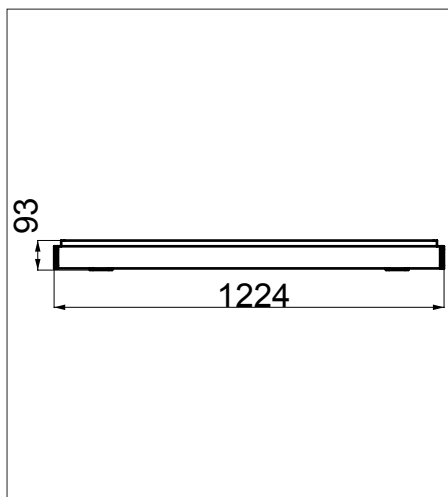

NUR128 - SLEEPER BALANCE BEAM

creative
play

AGE RANGE 2 - 5 YEARS

MULTIPLE CHILDREN

11.6M² SURFACE AREA*

	INSTALLERS REQUIRED	2
	TIME REQUIRED	1 HOUR
	FOUNDATIONS	0.06M³
	FREE FALL HEIGHT	N/A
	PRODUCT DIMENSIONS	H - 0.9M, W - 1.2M, D - 0.2M