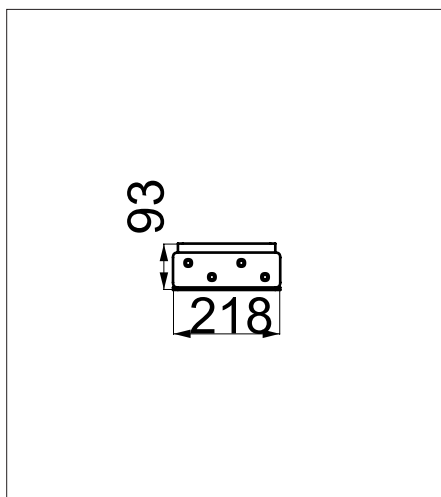

NUR128 - SLEEPER BALANCE BEAM

creative
play

AGE RANGE 2 - 5 YEARS

MULTIPLE CHILDREN

11.6M² SURFACE AREA*

	INSTALLERS REQUIRED	2
	TIME REQUIRED	1 HOUR
	FOUNDATIONS	0.06M³
	FREE FALL HEIGHT	N/A
	PRODUCT DIMENSIONS	H - 0.9M, W - 1.2M, D - 0.2M