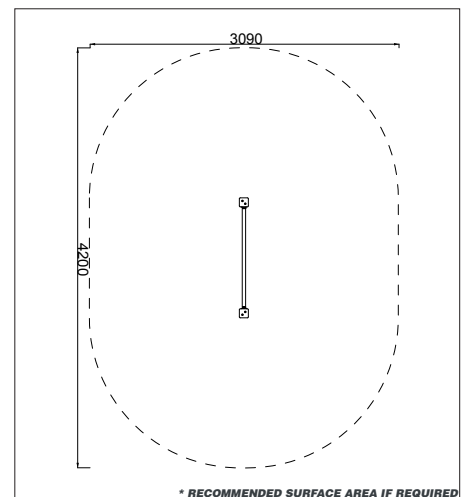

NUR124 - BALANCE BAR

creative
play

AGE RANGE 2 - 5 YEARS

1 CHILD USE

11M² SURFACE AREA *

	INSTALLERS REQUIRED	2
	TIME REQUIRED	2 HOURS
	FOUNDATIONS	0.1M³
	FREE FALL HEIGHT	0.3M
	PRODUCT DIMENSIONS	H - 0.3M, W - 1.2M, D - 0.09M

NUR124 - BALANCE BAR