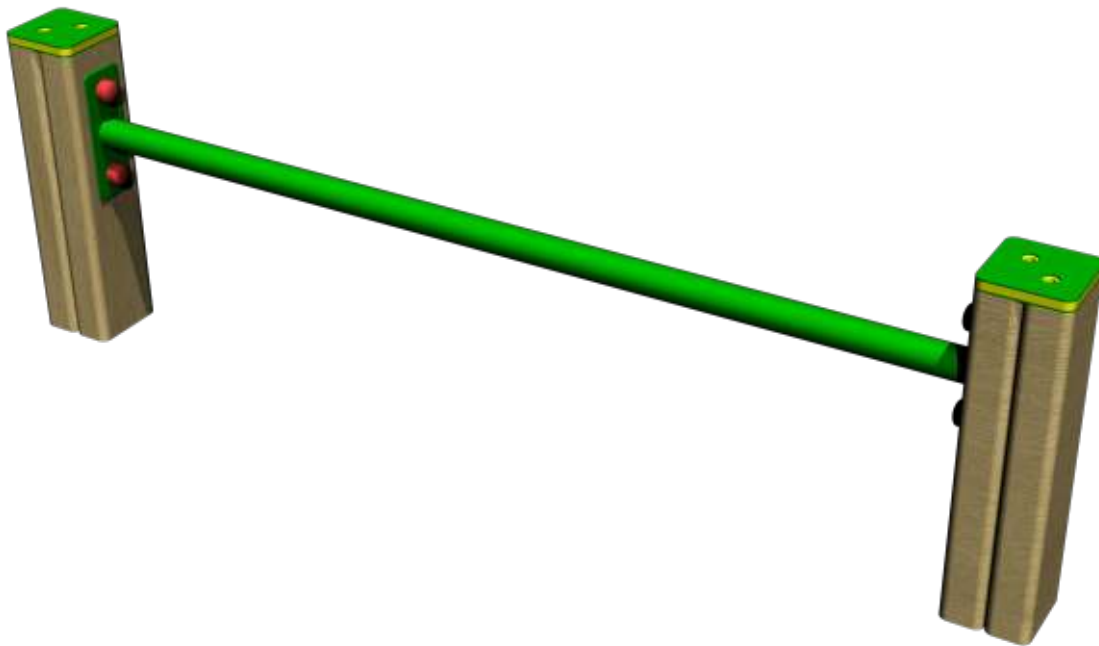

NUR124 - BALANCE BAR

creative
play

AGE RANGE 2 - 5 YEARS

1 CHILD USE

11M² SURFACE AREA *

	INSTALLERS REQUIRED	2
	TIME REQUIRED	2 HOURS
	FOUNDATIONS	0.1M³
	FREE FALL HEIGHT	0.3M
	PRODUCT DIMENSIONS	H - 0.3M, W - 1.2M, D - 0.09M

NUR124 - BALANCE BAR