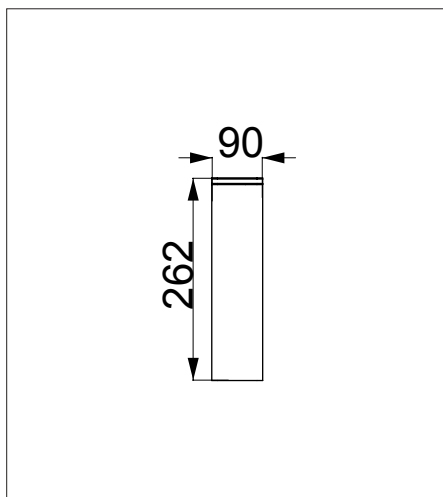

NUR124 - BALANCE BAR

creative
play

AGE RANGE 2 - 5 YEARS

1 CHILD USE

11M² SURFACE AREA *

	INSTALLERS REQUIRED	2
	TIME REQUIRED	2 HOURS
	FOUNDATIONS	0.1M³
	FREE FALL HEIGHT	0.3M
	PRODUCT DIMENSIONS	H - 0.3M, W - 1.2M, D - 0.09M

NUR124 - BALANCE BAR