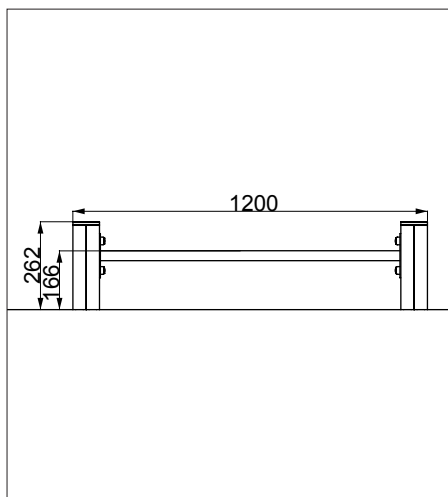

NUR124 - BALANCE BAR

creative
play

AGE RANGE 2 - 5 YEARS

1 CHILD USE

11M² SURFACE AREA *

	INSTALLERS REQUIRED	2
	TIME REQUIRED	2 HOURS
	FOUNDATIONS	0.1M³
	FREE FALL HEIGHT	0.3M
	PRODUCT DIMENSIONS	H - 0.3M, W - 1.2M, D - 0.09M

NUR124 - BALANCE BAR